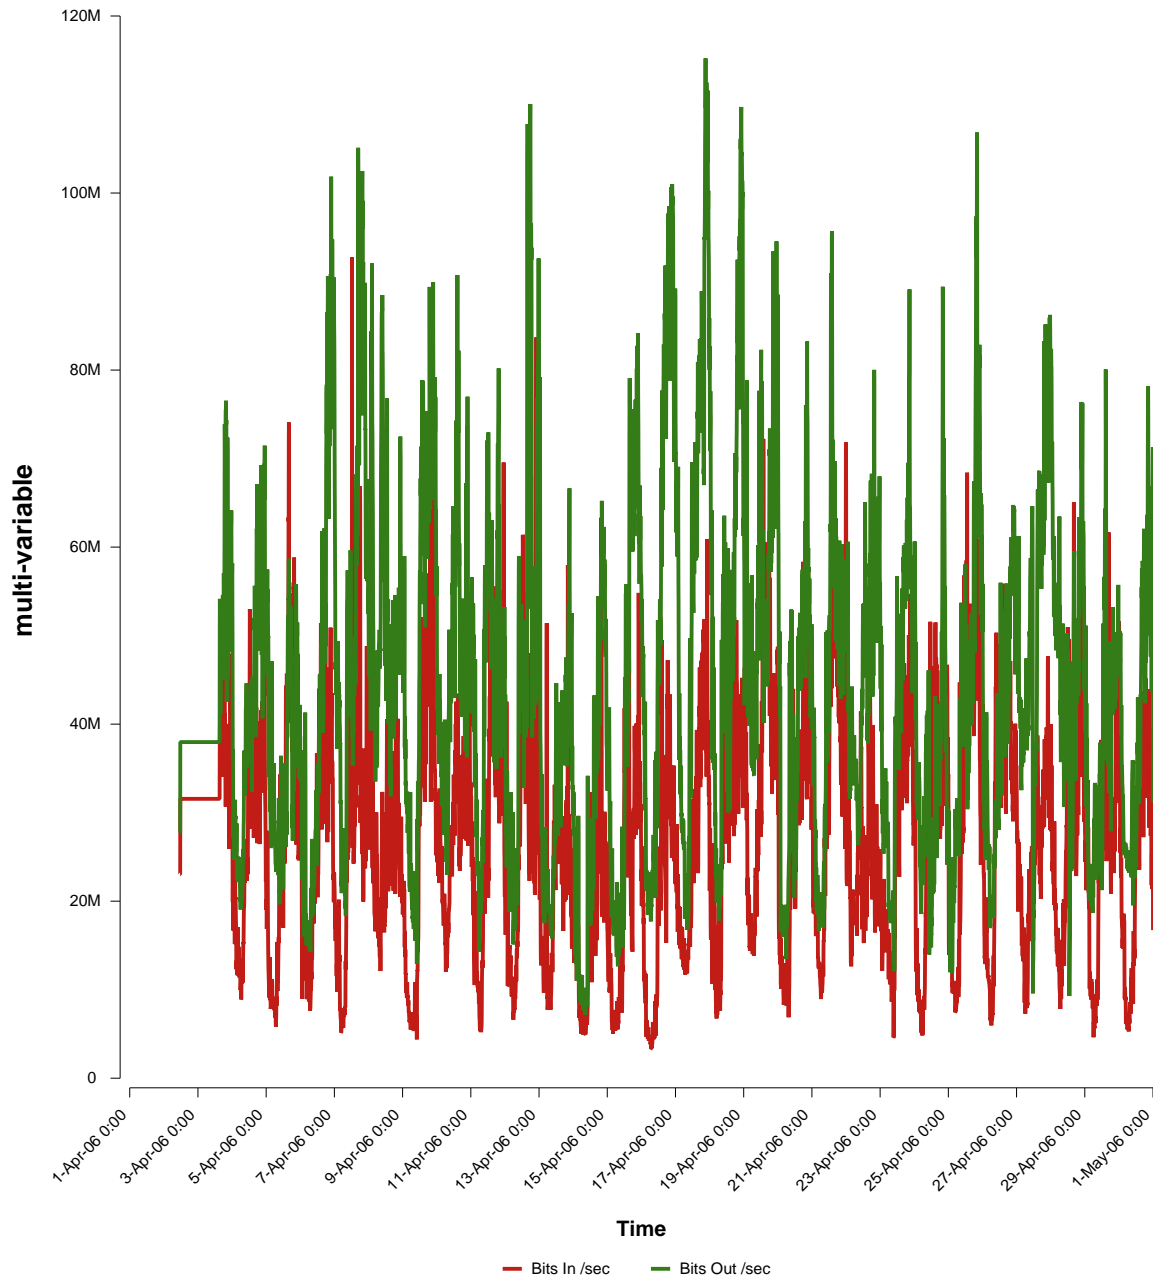

# eHealth Trend Report

Divide by Time

## SUNET-A-BORAS-HB

Auto Range: Last Month  
From: 2006/04/01 00:00  
To: 2006/04/30 23:59

Created: 2006/05/02 03:05:29