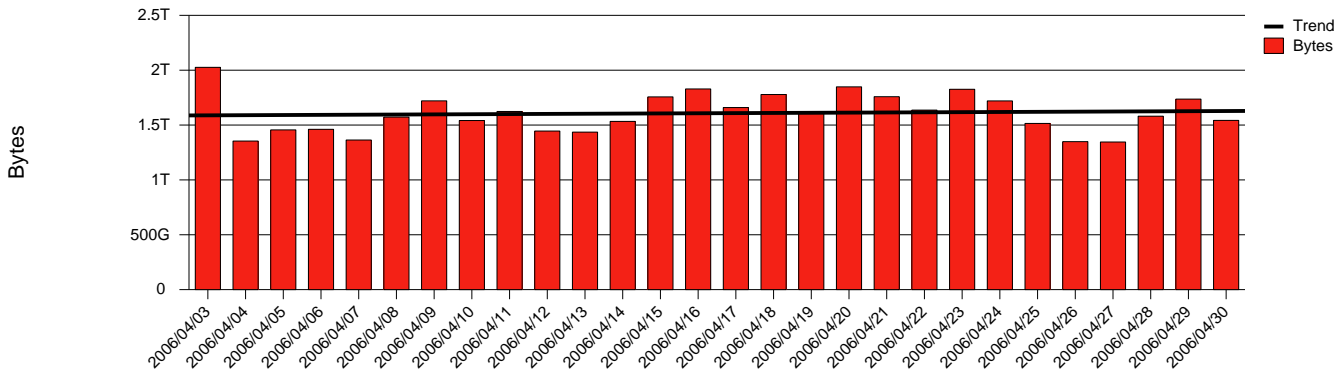

Monthly Health Report

Report for 2006/04/30, Subject: SUNET-A-VISBY-HGO

LAN/WAN

Total Network Volume by Month

Total Network Volume by Week

Total Network Volume by Day

Situations to Watch

Rank	Element Name	Variable	Threshold	Monthly Average		Days to (from) Threshold
			Value	Actual	Predicted	
1	hgo1-POS(Out)	Volume (Bandwidth %)	80.000	4.739	5.542	Increasing
2	hgo1-POS(In)	Volume (Bandwidth %)	80.000	1.248	1.310	Increasing