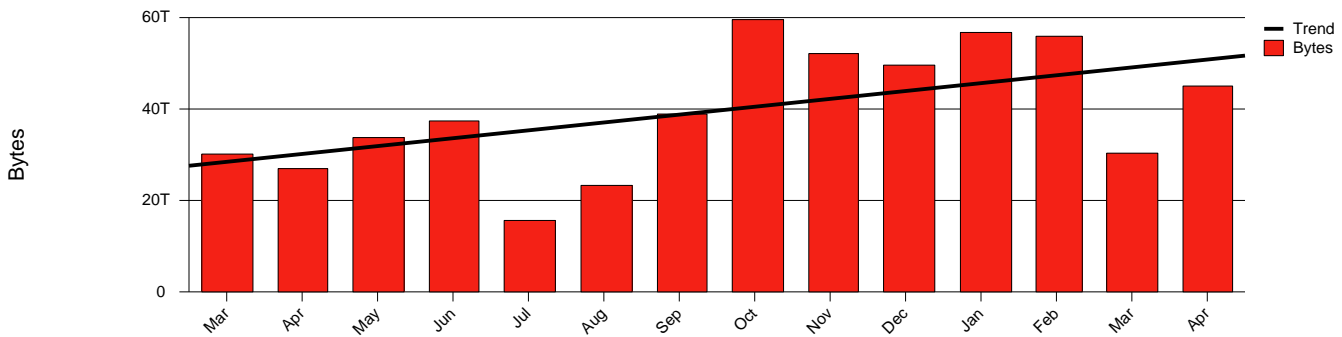

Monthly Health Report

Report for 2006/04/30, Subject: SUNET-A-VISBY-HGO

LAN/WAN

Total Network Volume by Month

Total Network Volume by Week

Total Network Volume by Day

Situations to Watch

Rank	Element Name	Variable	Threshold	Monthly Average		Days to (from) Threshold
			Value	Actual	Predicted	
1	hgo1-POS(Out)	Volume (Bandwidth %)	80.000	4.739	5.542	Increasing
2	hgo1-POS(In)	Volume (Bandwidth %)	80.000	1.248	1.310	Increasing