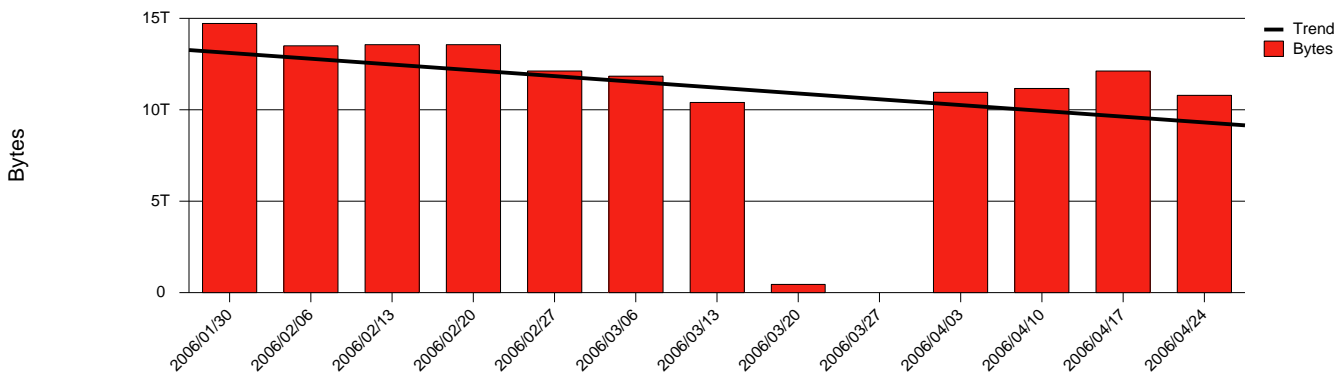

Monthly Health Report

Report for 2006/04/30, Subject: SUNET-A-VISBY-HGO

LAN/WAN

Total Network Volume by Month

Total Network Volume by Week

Total Network Volume by Day

Situations to Watch

Rank	Element Name	Variable	Threshold	Monthly Average		Days to (from) Threshold
			Value	Actual	Predicted	
1	hgo1-POS(Out)	Volume (Bandwidth %)	80.000	4.739	5.542	Increasing
2	hgo1-POS(In)	Volume (Bandwidth %)	80.000	1.248	1.310	Increasing