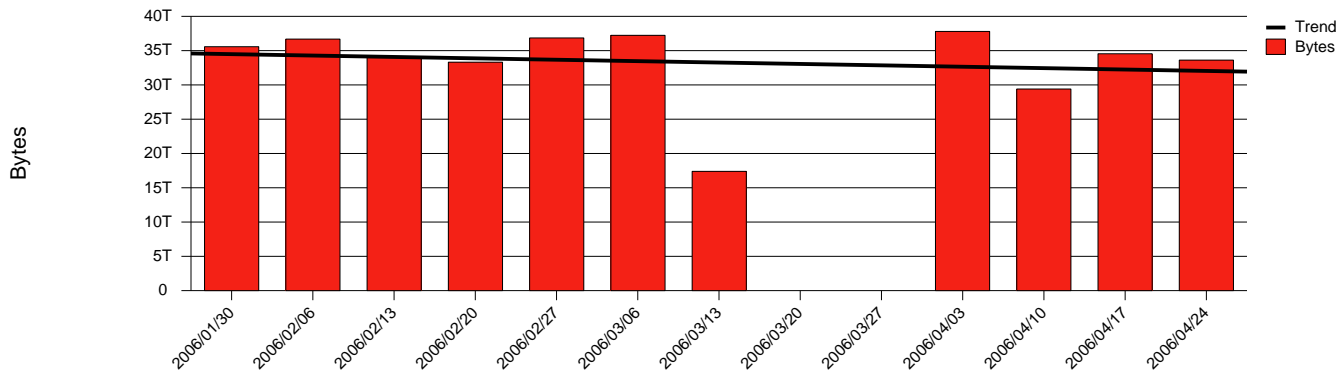

Monthly Health Report

Report for 2006/04/30, Subject: SUNET-A-VAXJO-VXU

LAN/WAN

Total Network Volume by Month

Total Network Volume by Week

Total Network Volume by Day

Situations to Watch

Rank	Element Name	Variable	Threshold	Monthly Average		Days to (from) Threshold
			Value	Actual	Predicted	
1	vxu2-SRP(Out)	Volume (Bandwidth %)	80.000	11.072	11.097	Increasing
2	vxu2-SRP(In)	Volume (Bandwidth %)	80.000	0.004	2.406	Increasing
3	vxu1-SRP(In)	Volume (Bandwidth %)	80.000	6.662	4.164	Decreasing
4	vxu1-SRP(In)	Errors (% Frames)	5.000	0.000	0.000	Decreasing
5	vxu1-SRP(Out)	Volume (Bandwidth %)	80.000	0.422	0.301	Decreasing
6	vxu2-SRP(In)	Errors (% Frames)	5.000	0.000	0.000	Decreasing