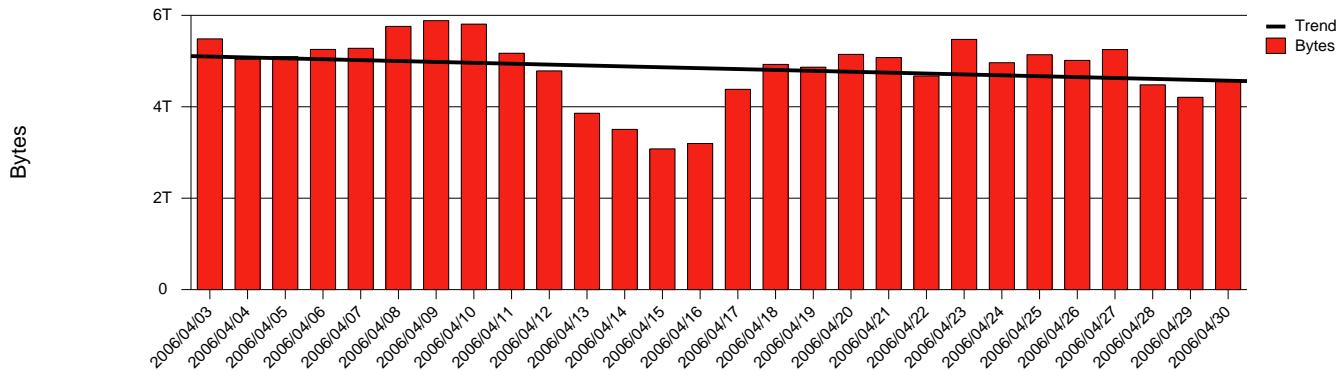

Monthly Health Report

Report for 2006/04/30, Subject: SUNET-A-VAXJO-VXU

LAN/WAN

Total Network Volume by Month

Total Network Volume by Week

Total Network Volume by Day

Situations to Watch

Rank	Element Name	Variable	Threshold	Monthly Average		Days to (from) Threshold
			Value	Actual	Predicted	
1	vxu2-SRP(Out)	Volume (Bandwidth %)	80.000	11.072	11.097	Increasing
2	vxu2-SRP(In)	Volume (Bandwidth %)	80.000	0.004	2.406	Increasing
3	vxu1-SRP(In)	Volume (Bandwidth %)	80.000	6.662	4.164	Decreasing
4	vxu1-SRP(In)	Errors (% Frames)	5.000	0.000	0.000	Decreasing
5	vxu1-SRP(Out)	Volume (Bandwidth %)	80.000	0.422	0.301	Decreasing
6	vxu2-SRP(In)	Errors (% Frames)	5.000	0.000	0.000	Decreasing