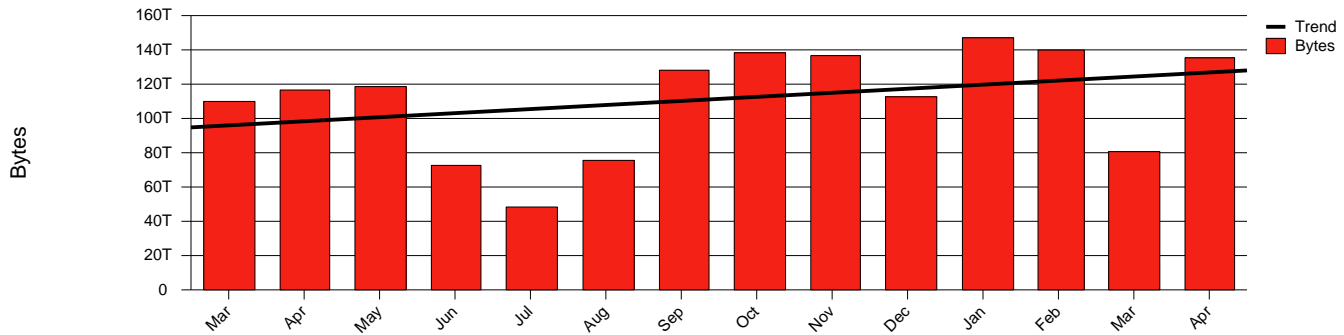

Monthly Health Report

Report for 2006/04/30, Subject: SUNET-A-VAXJO-VXU

LAN/WAN

Total Network Volume by Month

Total Network Volume by Week

Total Network Volume by Day

Situations to Watch

Rank	Element Name	Variable	Threshold	Monthly Average		Days to (from) Threshold
			Value	Actual	Predicted	
1	vxu2-SRP(Out)	Volume (Bandwidth %)	80.000	11.072	11.097	Increasing
2	vxu2-SRP(In)	Volume (Bandwidth %)	80.000	0.004	2.406	Increasing
3	vxu1-SRP(In)	Volume (Bandwidth %)	80.000	6.662	4.164	Decreasing
4	vxu1-SRP(In)	Errors (% Frames)	5.000	0.000	0.000	Decreasing
5	vxu1-SRP(Out)	Volume (Bandwidth %)	80.000	0.422	0.301	Decreasing
6	vxu2-SRP(In)	Errors (% Frames)	5.000	0.000	0.000	Decreasing