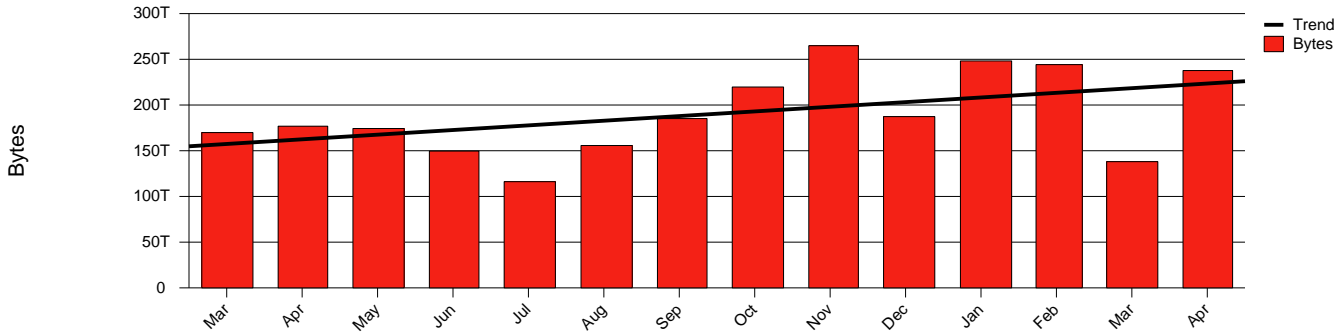

Monthly Health Report

Report for 2006/04/30, Subject: SUNET-A-UPPSALA-UU

LAN/WAN

Total Network Volume by Month

Total Network Volume by Week

Total Network Volume by Day

Situations to Watch

Rank	Element Name	Variable	Threshold	Monthly Average		Days to (from)
			Value	Actual	Predicted	Threshold
1	uu1-SRP(Out)	Volume (Bandwidth %)	80.000	17.798	18.839	Increasing
2	uu1-SRP(In)	Volume (Bandwidth %)	80.000	12.148	12.209	Increasing
3	uu2-SRP(Out)	Volume (Bandwidth %)	80.000	2.276	0.719	Increasing
4	uu2-SRP(In)	Errors (% Frames)	5.000	0.000	0.061	Increasing
5	uu2-SRP(In)	Volume (Bandwidth %)	80.000	0.069	0.024	Increasing
6	uu1-SRP(In)	Errors (% Frames)	5.000	0.000	0.000	Increasing