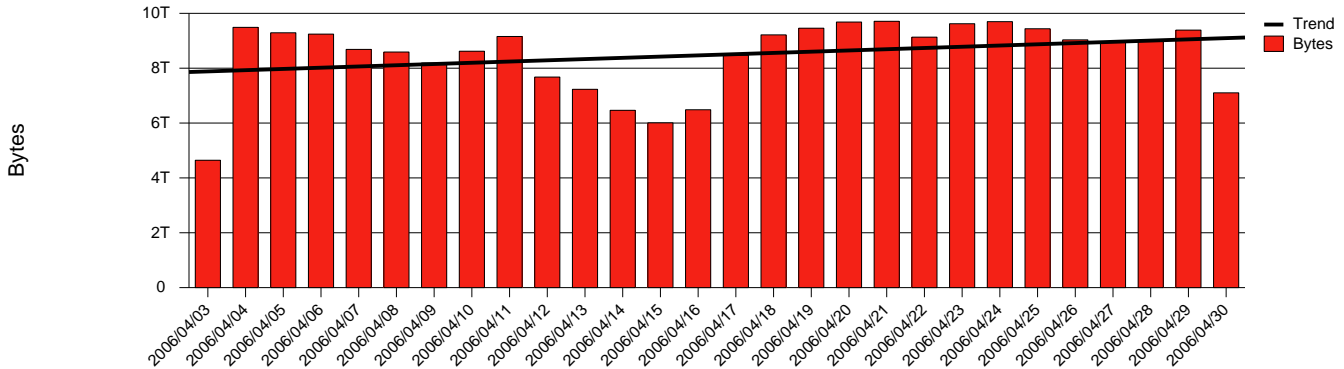

Monthly Health Report

Report for 2006/04/30, Subject: SUNET-A-UPPSALA-UU

LAN/WAN

Total Network Volume by Month

Total Network Volume by Week

Total Network Volume by Day

Situations to Watch

Rank	Element Name	Variable	Threshold	Monthly Average		Days to (from)
			Value	Actual	Predicted	Threshold
1	uu1-SRP(Out)	Volume (Bandwidth %)	80.000	17.798	18.839	Increasing
2	uu1-SRP(In)	Volume (Bandwidth %)	80.000	12.148	12.209	Increasing
3	uu2-SRP(Out)	Volume (Bandwidth %)	80.000	2.276	0.719	Increasing
4	uu2-SRP(In)	Errors (% Frames)	5.000	0.000	0.061	Increasing
5	uu2-SRP(In)	Volume (Bandwidth %)	80.000	0.069	0.024	Increasing
6	uu1-SRP(In)	Errors (% Frames)	5.000	0.000	0.000	Increasing