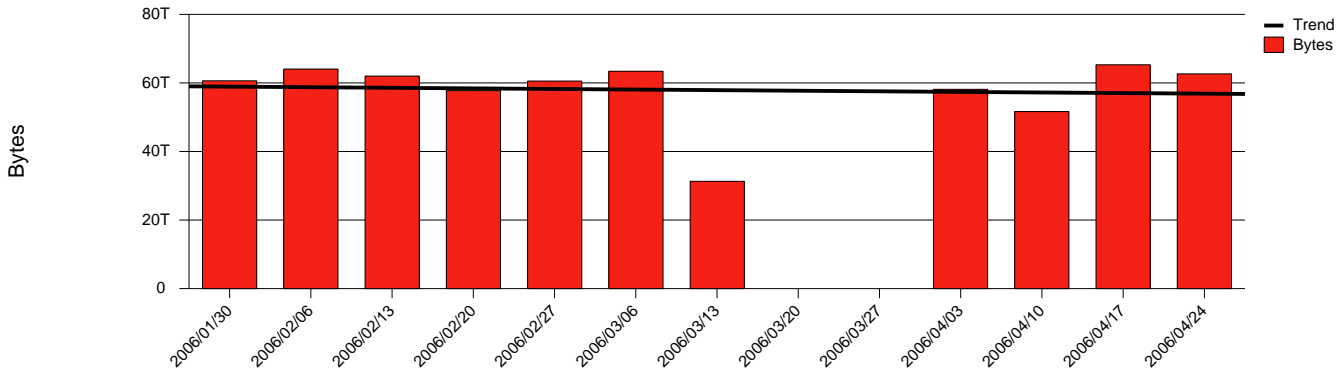

Monthly Health Report

Report for 2006/04/30, Subject: SUNET-A-UPPSALA-UU

LAN/WAN

Total Network Volume by Month

Total Network Volume by Week

Total Network Volume by Day

Situations to Watch

Rank	Element Name	Variable	Threshold	Monthly Average		Days to (from)
			Value	Actual	Predicted	Threshold
1	uu1-SRP(Out)	Volume (Bandwidth %)	80.000	17.798	18.839	Increasing
2	uu1-SRP(In)	Volume (Bandwidth %)	80.000	12.148	12.209	Increasing
3	uu2-SRP(Out)	Volume (Bandwidth %)	80.000	2.276	0.719	Increasing
4	uu2-SRP(In)	Errors (% Frames)	5.000	0.000	0.061	Increasing
5	uu2-SRP(In)	Volume (Bandwidth %)	80.000	0.069	0.024	Increasing
6	uu1-SRP(In)	Errors (% Frames)	5.000	0.000	0.000	Increasing