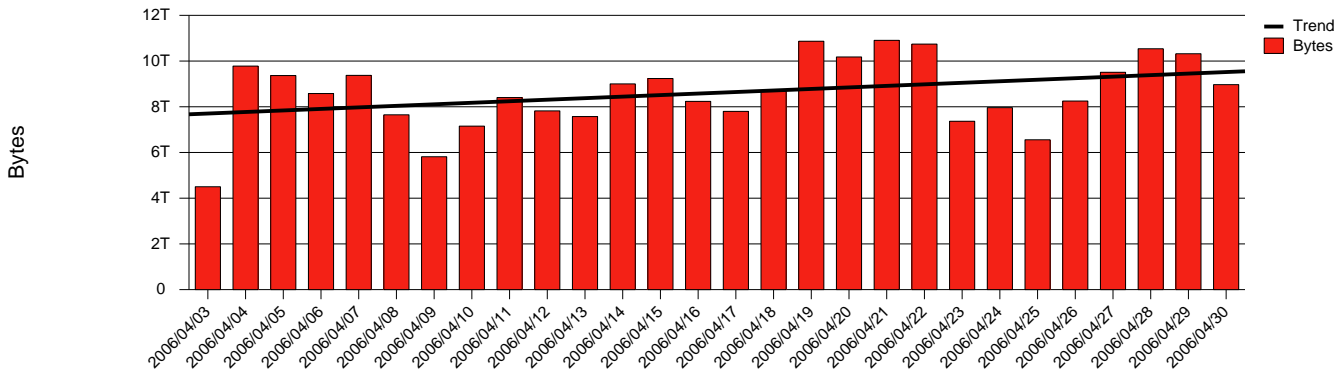

Monthly Health Report

Report for 2006/04/30, Subject: SUNET-A-UMEA-UMU

LAN/WAN

Total Network Volume by Month

Total Network Volume by Week

Total Network Volume by Day

Situations to Watch

Rank	Element Name	Variable	Threshold	Monthly Average		Days to (from) Threshold
			Value	Actual	Predicted	
1	umu1-SRP(Out)	Volume (Bandwidth %)	80.000	21.913	23.034	Increasing
2	umu1-SRP(In)	Volume (Bandwidth %)	80.000	10.887	7.800	Increasing
3	umu2-SRP(In)	Errors (% Frames)	5.000	0.425	0.102	Increasing
4	umu1-SRP(In)	Errors (% Frames)	5.000	0.000	0.000	Decreasing
5	umu2-SRP(In)	Volume (Bandwidth %)	80.000	0.002	0.000	Decreasing
6	umu2-SRP(Out)	Volume (Bandwidth %)	80.000	0.001	0.000	Decreasing