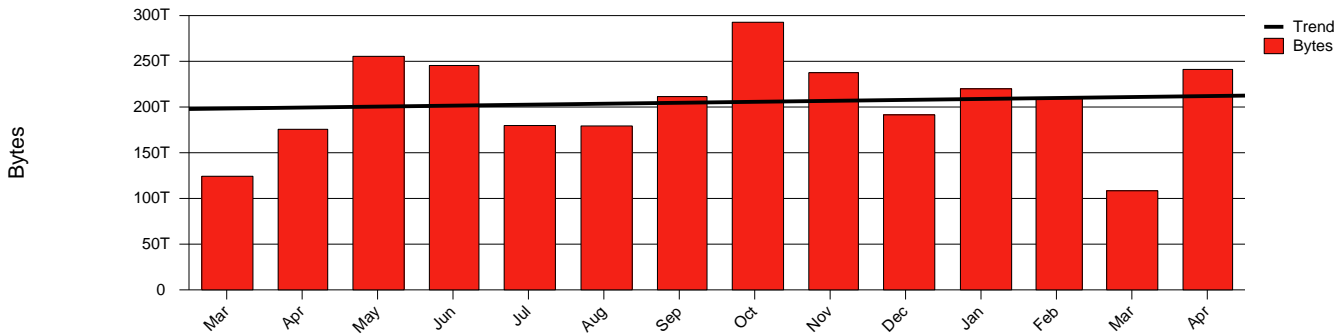

Monthly Health Report

Report for 2006/04/30, Subject: SUNET-A-UMEA-UMU

LAN/WAN

Total Network Volume by Month

Total Network Volume by Week

Total Network Volume by Day

Situations to Watch

Rank	Element Name	Variable	Threshold	Monthly Average		Days to (from) Threshold
			Value	Actual	Predicted	
1	umu1-SRP(Out)	Volume (Bandwidth %)	80.000	21.913	23.034	Increasing
2	umu1-SRP(In)	Volume (Bandwidth %)	80.000	10.887	7.800	Increasing
3	umu2-SRP(In)	Errors (% Frames)	5.000	0.425	0.102	Increasing
4	umu1-SRP(In)	Errors (% Frames)	5.000	0.000	0.000	Decreasing
5	umu2-SRP(In)	Volume (Bandwidth %)	80.000	0.002	0.000	Decreasing
6	umu2-SRP(Out)	Volume (Bandwidth %)	80.000	0.001	0.000	Decreasing