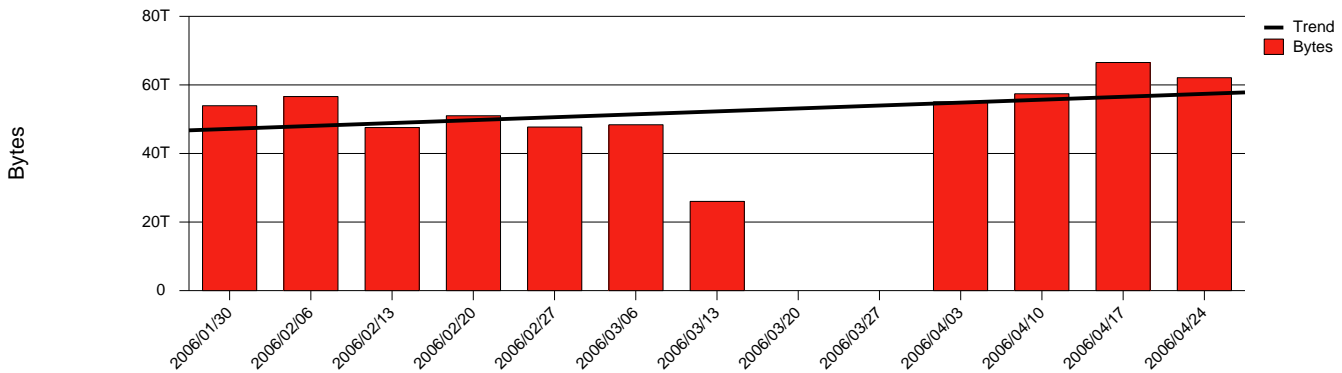

Monthly Health Report

Report for 2006/04/30, Subject: SUNET-A-UMEA-UMU

LAN/WAN

Total Network Volume by Month

Total Network Volume by Week

Total Network Volume by Day

Situations to Watch

Rank	Element Name	Variable	Threshold	Monthly Average		Days to (from) Threshold
			Value	Actual	Predicted	
1	umu1-SRP(Out)	Volume (Bandwidth %)	80.000	21.913	23.034	Increasing
2	umu1-SRP(In)	Volume (Bandwidth %)	80.000	10.887	7.800	Increasing
3	umu2-SRP(In)	Errors (% Frames)	5.000	0.425	0.102	Increasing
4	umu1-SRP(In)	Errors (% Frames)	5.000	0.000	0.000	Decreasing
5	umu2-SRP(In)	Volume (Bandwidth %)	80.000	0.002	0.000	Decreasing
6	umu2-SRP(Out)	Volume (Bandwidth %)	80.000	0.001	0.000	Decreasing