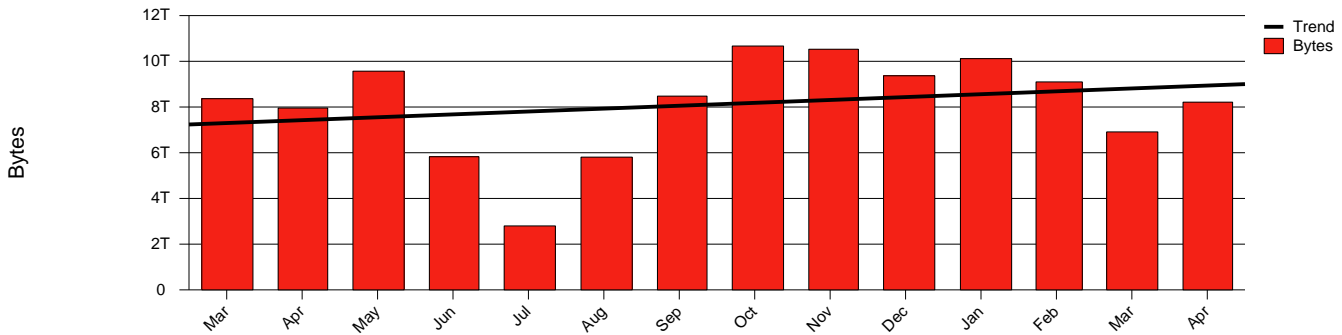

Monthly Health Report

Report for 2006/04/30, Subject: SUNET-A-TROLLHATTAN-HTU

LAN/WAN

Total Network Volume by Month

Total Network Volume by Week

Total Network Volume by Day

Situations to Watch

Rank	Element Name	Variable	Threshold	Monthly Average		Days to (from)
			Value	Actual	Predicted	Threshold
1	htu2-SRP(Out)	Volume (Bandwidth %)	80.000	0.247	0.278	Increasing
2	htu1-SRP(Out)	Volume (Bandwidth %)	80.000	0.249	0.265	Increasing
3	htu1-SRP(In)	Volume (Bandwidth %)	80.000	0.596	0.641	Increasing
4	htu2-SRP(In)	Volume (Bandwidth %)	80.000	0.000	0.000	Decreasing
5	htu1-SRP(In)	Errors (% Frames)	5.000	0.000	0.000	Decreasing