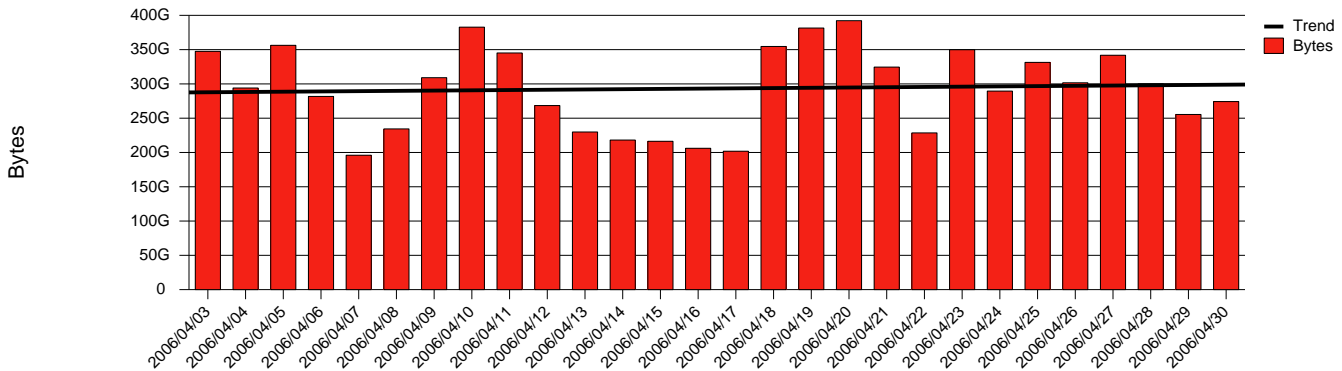

Monthly Health Report

Report for 2006/04/30, Subject: SUNET-A-TROLLHATTAN-HTU

LAN/WAN

Total Network Volume by Month

Total Network Volume by Week

Total Network Volume by Day

Situations to Watch

Rank	Element Name	Variable	Threshold	Monthly Average		Days to (from)
			Value	Actual	Predicted	Threshold
1	htu2-SRP(Out)	Volume (Bandwidth %)	80.000	0.247	0.278	Increasing
2	htu1-SRP(Out)	Volume (Bandwidth %)	80.000	0.249	0.265	Increasing
3	htu1-SRP(In)	Volume (Bandwidth %)	80.000	0.596	0.641	Increasing
4	htu2-SRP(In)	Volume (Bandwidth %)	80.000	0.000	0.000	Decreasing
5	htu1-SRP(In)	Errors (% Frames)	5.000	0.000	0.000	Decreasing