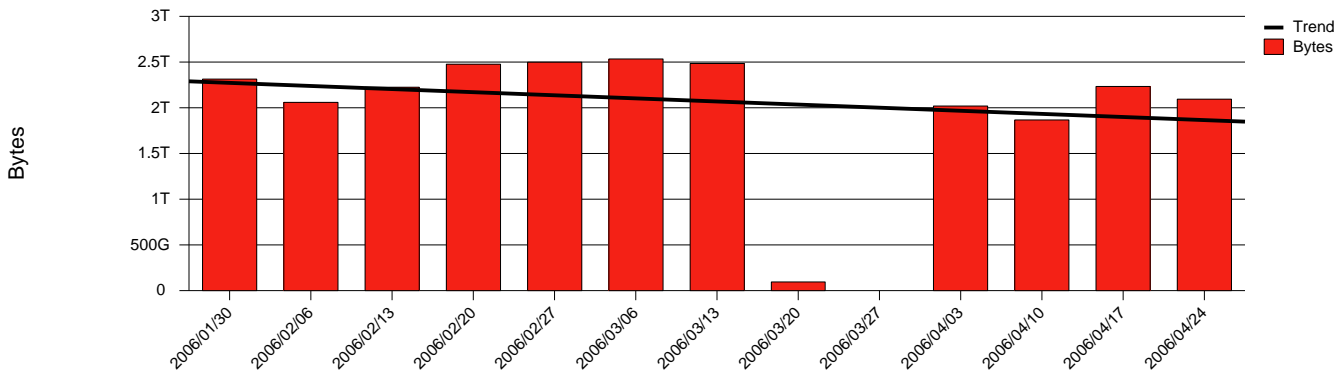

Monthly Health Report

Report for 2006/04/30, Subject: SUNET-A-TROLLHATTAN-HTU

LAN/WAN

Total Network Volume by Month

Total Network Volume by Week

Total Network Volume by Day

Situations to Watch

Rank	Element Name	Variable	Threshold	Monthly Average		Days to (from)
			Value	Actual	Predicted	Threshold
1	htu2-SRP(Out)	Volume (Bandwidth %)	80.000	0.247	0.278	Increasing
2	htu1-SRP(Out)	Volume (Bandwidth %)	80.000	0.249	0.265	Increasing
3	htu1-SRP(In)	Volume (Bandwidth %)	80.000	0.596	0.641	Increasing
4	htu2-SRP(In)	Volume (Bandwidth %)	80.000	0.000	0.000	Decreasing
5	htu1-SRP(In)	Errors (% Frames)	5.000	0.000	0.000	Decreasing