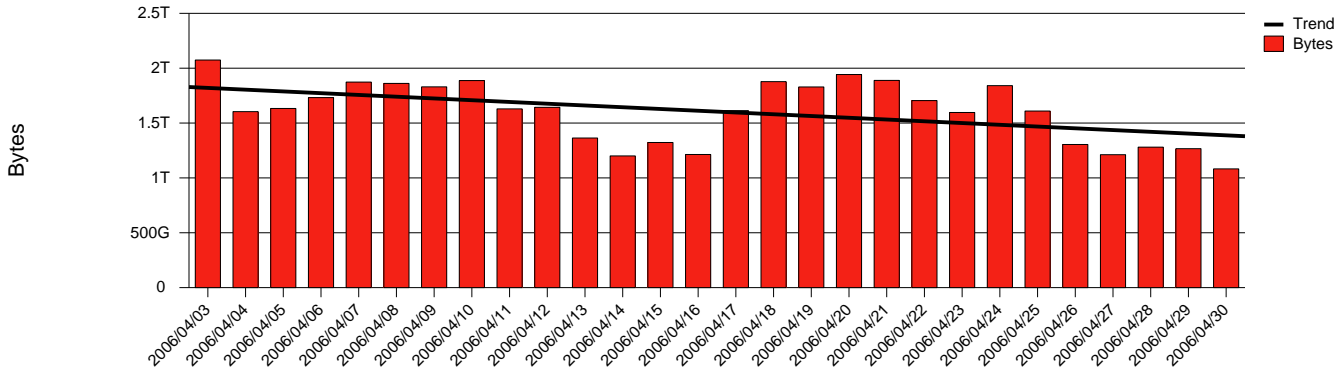

Monthly Health Report

Report for 2006/04/30, Subject: SUNET-A-SKOVDE-HIS

LAN/WAN

Total Network Volume by Month

Total Network Volume by Week

Total Network Volume by Day

Situations to Watch

Rank	Element Name	Variable	Threshold	Monthly Average		Days to (from)
			Value	Actual	Predicted	Threshold
1	his1-SRP(Out)	Volume (Bandwidth %)	80.000	4.172	3.866	Increasing
2	his1-SRP(In)	Volume (Bandwidth %)	80.000	1.797	1.658	Increasing
3	his2-SRP(In)	Errors (% Frames)	5.000	0.000	0.000	Increasing
4	his2-SRP(In)	Volume (Bandwidth %)	80.000	0.002	0.002	Decreasing
5	his2-SRP(Out)	Volume (Bandwidth %)	80.000	0.000	0.001	Decreasing