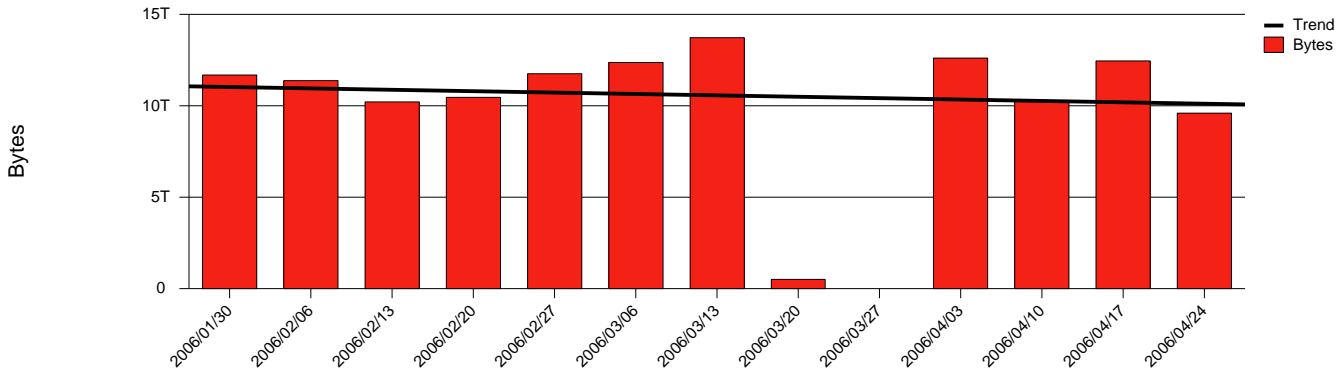

Monthly Health Report

Report for 2006/04/30, Subject: SUNET-A-SKOVDE-HIS

LAN/WAN

Total Network Volume by Month

Total Network Volume by Week

Total Network Volume by Day

Situations to Watch

Rank	Element Name	Variable	Threshold	Monthly Average		Days to (from)
			Value	Actual	Predicted	Threshold
1	his1-SRP(Out)	Volume (Bandwidth %)	80.000	4.172	3.866	Increasing
2	his1-SRP(In)	Volume (Bandwidth %)	80.000	1.797	1.658	Increasing
3	his2-SRP(In)	Errors (% Frames)	5.000	0.000	0.000	Increasing
4	his2-SRP(In)	Volume (Bandwidth %)	80.000	0.002	0.002	Decreasing
5	his2-SRP(Out)	Volume (Bandwidth %)	80.000	0.000	0.001	Decreasing