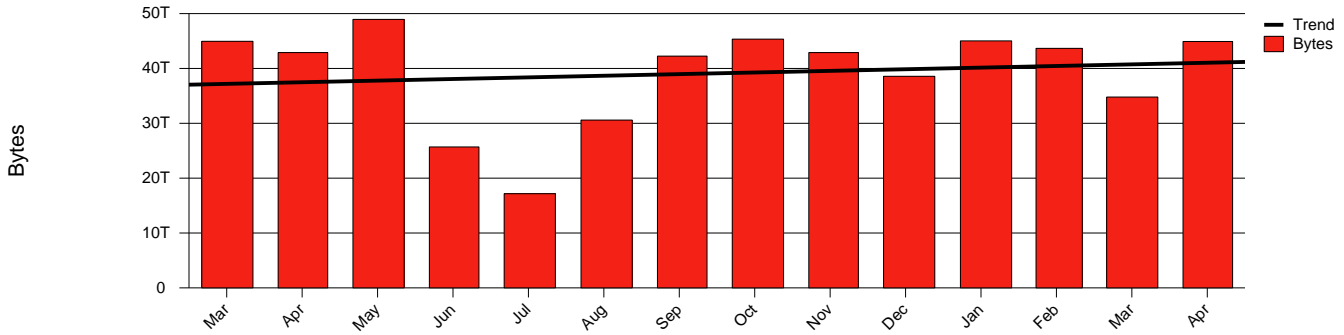

Monthly Health Report

Report for 2006/04/30, Subject: SUNET-A-SKOVDE-HIS

LAN/WAN

Total Network Volume by Month

Total Network Volume by Week

Total Network Volume by Day

Situations to Watch

Rank	Element Name	Variable	Threshold	Monthly Average		Days to (from)
			Value	Actual	Predicted	Threshold
1	his1-SRP(Out)	Volume (Bandwidth %)	80.000	4.172	3.866	Increasing
2	his1-SRP(In)	Volume (Bandwidth %)	80.000	1.797	1.658	Increasing
3	his2-SRP(In)	Errors (% Frames)	5.000	0.000	0.000	Increasing
4	his2-SRP(In)	Volume (Bandwidth %)	80.000	0.002	0.002	Decreasing
5	his2-SRP(Out)	Volume (Bandwidth %)	80.000	0.000	0.001	Decreasing