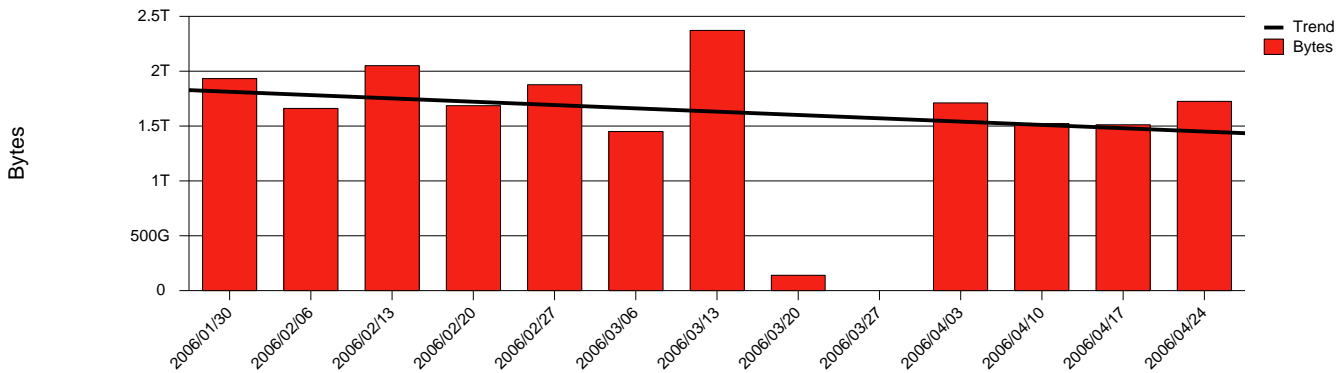

Monthly Health Report

Report for 2006/04/30, Subject: SUNET-A-OREBRO-ORU

LAN/WAN

Total Network Volume by Month

Total Network Volume by Week

Total Network Volume by Day

Situations to Watch

Rank	Element Name	Variable	Threshold	Monthly Average		Days to (from) Threshold
			Value	Actual	Predicted	
1	oru2-SRP(In)	Errors (% Frames)	5.000	0.000	0.007	Increasing
2	oru2-SRP(Out)	Discards (% Frames)	10.000	0.000	0.000	Increasing
3	oru2-SRP(Out)	Volume (Bandwidth %)	80.000	0.000	0.000	Increasing
4	oru1-SRP(In)	Volume (Bandwidth %)	80.000	0.394	0.000	Decreasing
5	oru1-SRP(Out)	Volume (Bandwidth %)	80.000	0.466	0.000	Decreasing
6	oru2-SRP(In)	Volume (Bandwidth %)	80.000	0.000	0.000	Decreasing