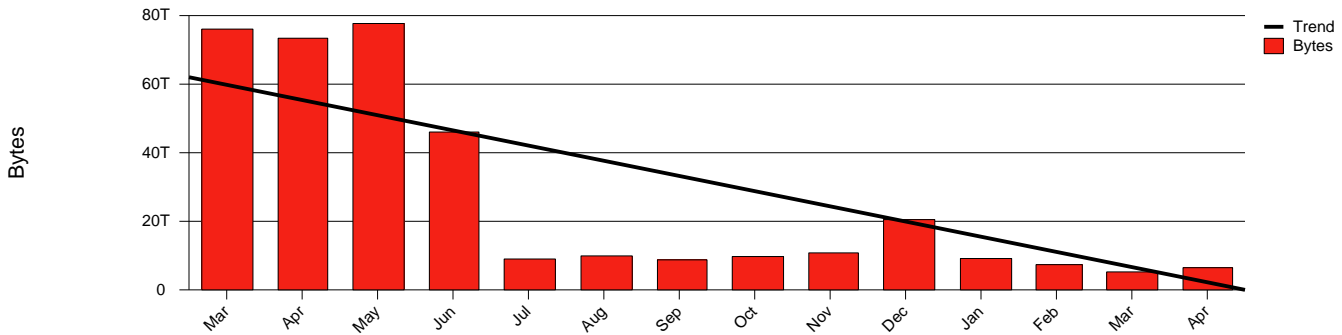

Monthly Health Report

Report for 2006/04/30, Subject: SUNET-A-OREBRO-ORU

LAN/WAN

Total Network Volume by Month

Total Network Volume by Week

Total Network Volume by Day

Situations to Watch

Rank	Element Name	Variable	Threshold	Monthly Average		Days to (from) Threshold
			Value	Actual	Predicted	
1	oru2-SRP(In)	Errors (% Frames)	5.000	0.000	0.007	Increasing
2	oru2-SRP(Out)	Discards (% Frames)	10.000	0.000	0.000	Increasing
3	oru2-SRP(Out)	Volume (Bandwidth %)	80.000	0.000	0.000	Increasing
4	oru1-SRP(In)	Volume (Bandwidth %)	80.000	0.394	0.000	Decreasing
5	oru1-SRP(Out)	Volume (Bandwidth %)	80.000	0.466	0.000	Decreasing
6	oru2-SRP(In)	Volume (Bandwidth %)	80.000	0.000	0.000	Decreasing