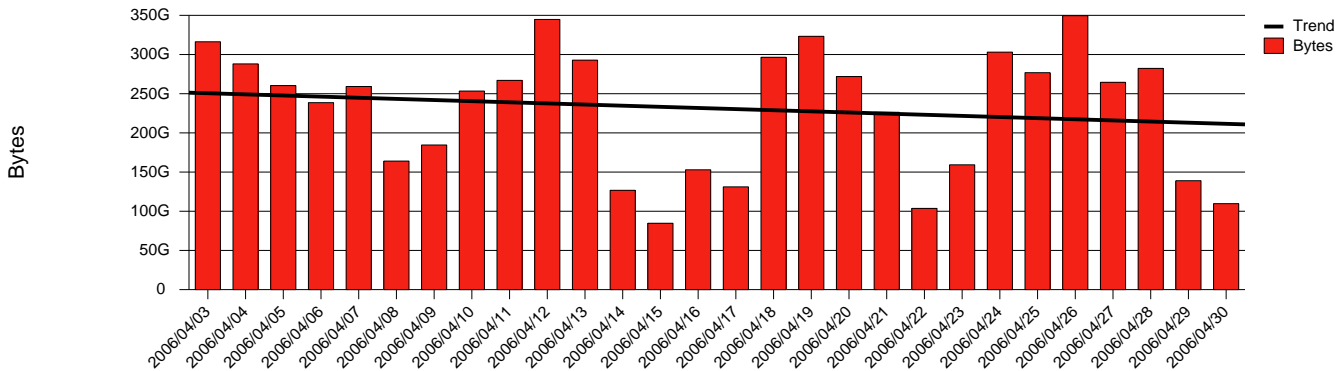

Monthly Health Report

Report for 2006/04/30, Subject: SUNET-A-OREBRO-ORU

LAN/WAN

Total Network Volume by Month

Total Network Volume by Week

Total Network Volume by Day

Situations to Watch

Rank	Element Name	Variable	Threshold	Monthly Average		Days to (from) Threshold
			Value	Actual	Predicted	
1	oru2-SRP(In)	Errors (% Frames)	5.000	0.000	0.007	Increasing
2	oru2-SRP(Out)	Discards (% Frames)	10.000	0.000	0.000	Increasing
3	oru2-SRP(Out)	Volume (Bandwidth %)	80.000	0.000	0.000	Increasing
4	oru1-SRP(In)	Volume (Bandwidth %)	80.000	0.394	0.000	Decreasing
5	oru1-SRP(Out)	Volume (Bandwidth %)	80.000	0.466	0.000	Decreasing
6	oru2-SRP(In)	Volume (Bandwidth %)	80.000	0.000	0.000	Decreasing