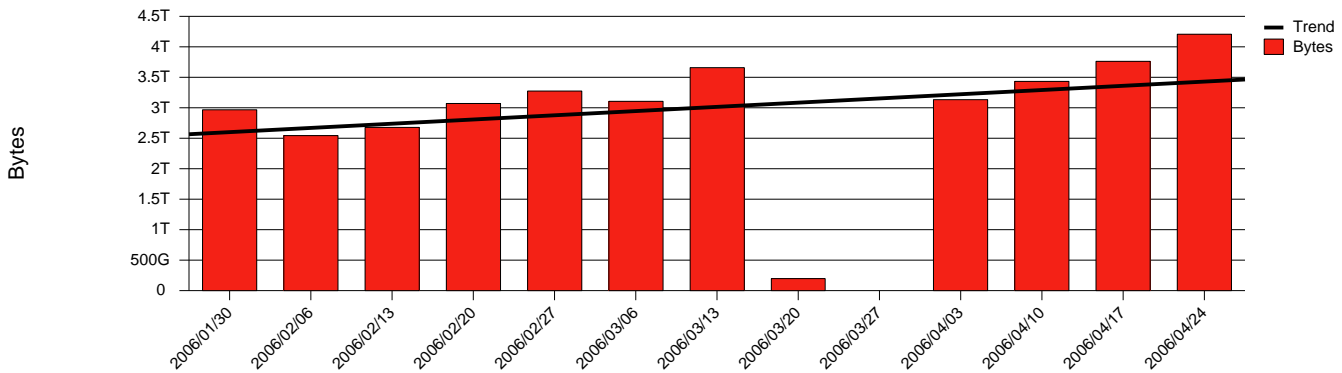

# Monthly Health Report

Report for 2006/04/30, Subject: SUNET-A-KIRUNA-IRF

LAN/WAN

Total Network Volume by Month

Total Network Volume by Week

Total Network Volume by Day

Situations to Watch

Rank	Element Name	Variable	Threshold	Monthly Average		Days to (from) Threshold
			Value	Actual	Predicted	
1	irf1-SRP(Out)	Volume (Bandwidth %)	80.000	1.483	1.516	Increasing
2	irf1-SRP(In)	Volume (Bandwidth %)	80.000	0.447	0.390	Increasing
3	irf2-SRP(In)	Volume (Bandwidth %)	80.000	0.002	0.013	Increasing
4	irf1-SRP(In)	Errors (% Frames)	5.000	0.001	0.001	Increasing
5	irf2-SRP(In)	Errors (% Frames)	5.000	0.004	0.002	Increasing
6	irf2-SRP(Out)	Volume (Bandwidth %)	80.000	0.000	0.000	Decreasing