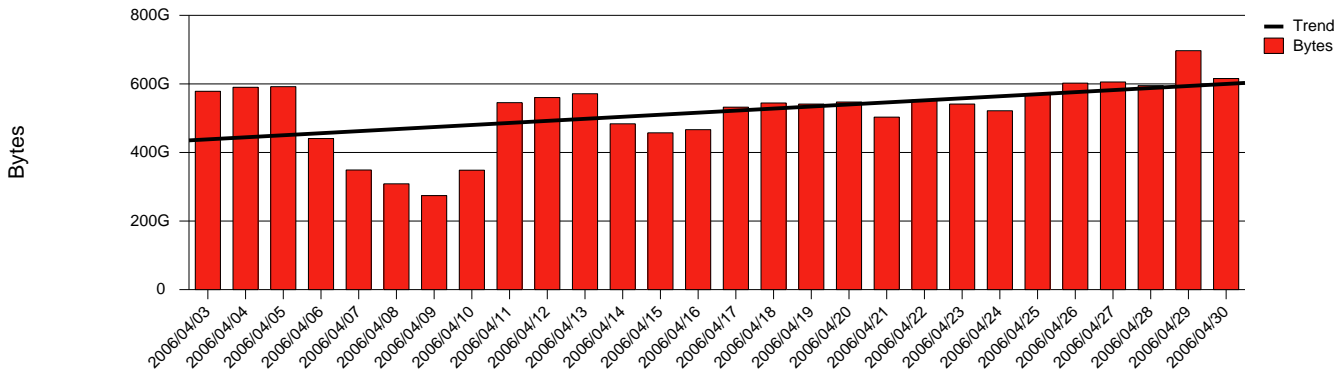

# Monthly Health Report

Report for 2006/04/30, Subject: SUNET-A-KIRUNA-IRF

LAN/WAN

Total Network Volume by Month

Total Network Volume by Week

Total Network Volume by Day

Situations to Watch

Rank	Element Name	Variable	Threshold	Monthly Average		Days to (from) Threshold
			Value	Actual	Predicted	
1	irf1-SRP(Out)	Volume (Bandwidth %)	80.000	1.483	1.516	Increasing
2	irf1-SRP(In)	Volume (Bandwidth %)	80.000	0.447	0.390	Increasing
3	irf2-SRP(In)	Volume (Bandwidth %)	80.000	0.002	0.013	Increasing
4	irf1-SRP(In)	Errors (% Frames)	5.000	0.001	0.001	Increasing
5	irf2-SRP(In)	Errors (% Frames)	5.000	0.004	0.002	Increasing
6	irf2-SRP(Out)	Volume (Bandwidth %)	80.000	0.000	0.000	Decreasing