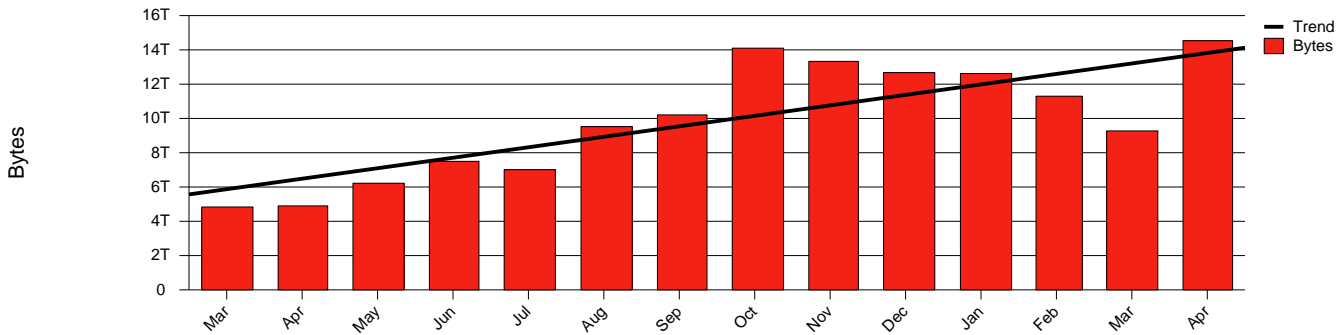

# Monthly Health Report

Report for 2006/04/30, Subject: SUNET-A-KIRUNA-IRF

LAN/WAN

Total Network Volume by Month

Total Network Volume by Week

Total Network Volume by Day

Situations to Watch

Rank	Element Name	Variable	Threshold	Monthly Average		Days to (from) Threshold
			Value	Actual	Predicted	
1	irf1-SRP(Out)	Volume (Bandwidth %)	80.000	1.483	1.516	Increasing
2	irf1-SRP(In)	Volume (Bandwidth %)	80.000	0.447	0.390	Increasing
3	irf2-SRP(In)	Volume (Bandwidth %)	80.000	0.002	0.013	Increasing
4	irf1-SRP(In)	Errors (% Frames)	5.000	0.001	0.001	Increasing
5	irf2-SRP(In)	Errors (% Frames)	5.000	0.004	0.002	Increasing
6	irf2-SRP(Out)	Volume (Bandwidth %)	80.000	0.000	0.000	Decreasing