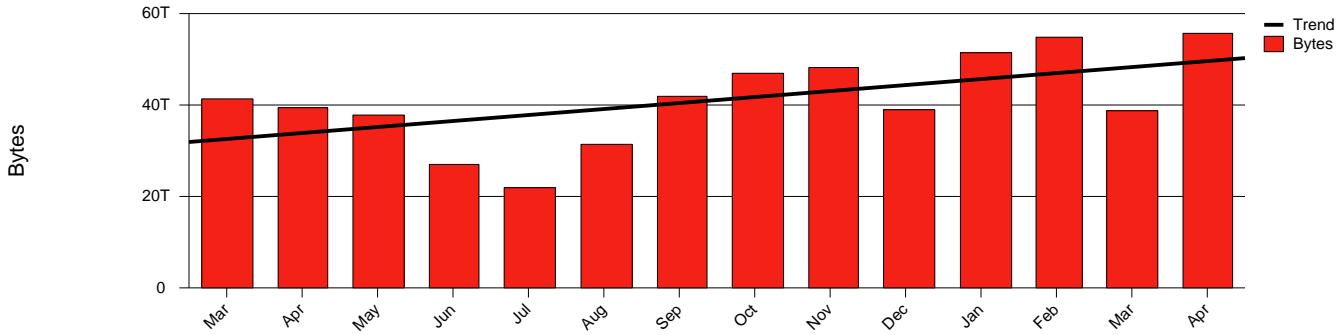

# Monthly Health Report

Report for 2006/04/30, Subject: SUNET-A-KALMAR-HIK

LAN/WAN

Total Network Volume by Month

Total Network Volume by Week

Total Network Volume by Day

Situations to Watch

Rank	Element Name	Variable	Threshold	Monthly Average		Days to (from)
			Value	Actual	Predicted	Threshold
1	hik1-SRP(Out)	Volume (Bandwidth %)	80.000	4.298	3.898	Increasing
2	hik1-SRP(In)	Volume (Bandwidth %)	80.000	2.693	2.453	Increasing
3	hik2-SRP(Out)	Volume (Bandwidth %)	80.000	0.410	0.300	Increasing
4	hik2-SRP(In)	Volume (Bandwidth %)	80.000	0.003	0.003	Increasing
5	hik1-SRP(In)	Errors (% Frames)	5.000	0.000	0.000	Decreasing
6	hik2-SRP(In)	Errors (% Frames)	5.000	0.001	0.000	Decreasing