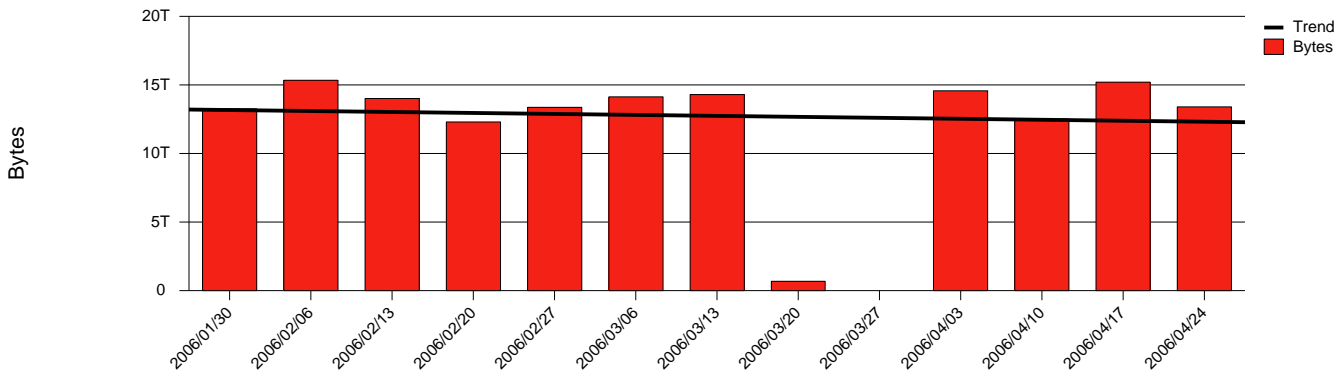

# Monthly Health Report

Report for 2006/04/30, Subject: SUNET-A-KALMAR-HIK

LAN/WAN

Total Network Volume by Month

Total Network Volume by Week

Total Network Volume by Day

Situations to Watch

Rank	Element Name	Variable	Threshold	Monthly Average		Days to (from)
			Value	Actual	Predicted	Threshold
1	hik1-SRP(Out)	Volume (Bandwidth %)	80.000	4.298	3.898	Increasing
2	hik1-SRP(In)	Volume (Bandwidth %)	80.000	2.693	2.453	Increasing
3	hik2-SRP(Out)	Volume (Bandwidth %)	80.000	0.410	0.300	Increasing
4	hik2-SRP(In)	Volume (Bandwidth %)	80.000	0.003	0.003	Increasing
5	hik1-SRP(In)	Errors (% Frames)	5.000	0.000	0.000	Decreasing
6	hik2-SRP(In)	Errors (% Frames)	5.000	0.001	0.000	Decreasing