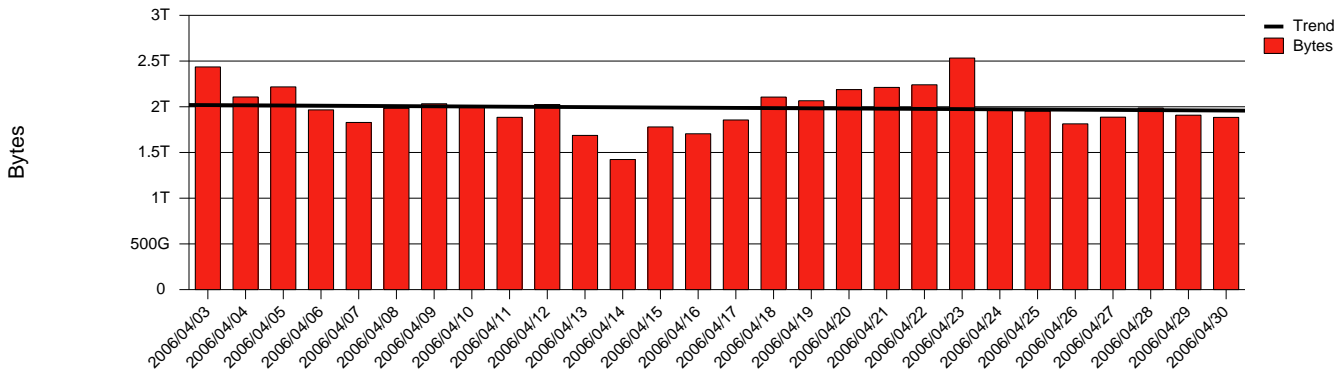

# Monthly Health Report

Report for 2006/04/30, Subject: SUNET-A-KALMAR-HIK

LAN/WAN

Total Network Volume by Month

Total Network Volume by Week

Total Network Volume by Day

Situations to Watch

Rank	Element Name	Variable	Threshold	Monthly Average		Days to (from)
			Value	Actual	Predicted	Threshold
1	hik1-SRP(Out)	Volume (Bandwidth %)	80.000	4.298	3.898	Increasing
2	hik1-SRP(In)	Volume (Bandwidth %)	80.000	2.693	2.453	Increasing
3	hik2-SRP(Out)	Volume (Bandwidth %)	80.000	0.410	0.300	Increasing
4	hik2-SRP(In)	Volume (Bandwidth %)	80.000	0.003	0.003	Increasing
5	hik1-SRP(In)	Errors (% Frames)	5.000	0.000	0.000	Decreasing
6	hik2-SRP(In)	Errors (% Frames)	5.000	0.001	0.000	Decreasing