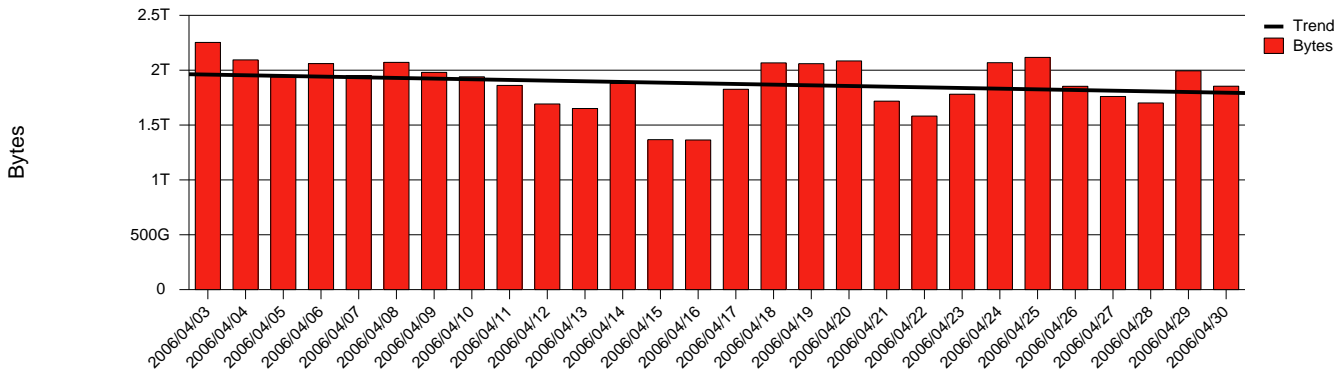

Monthly Health Report

Report for 2006/04/30, Subject: SUNET-A-JONKOPING-HJ

LAN/WAN

Total Network Volume by Month

Total Network Volume by Week

Total Network Volume by Day

Situations to Watch

Rank	Element Name	Variable	Threshold	Monthly Average		Days to (from) Threshold
			Value	Actual	Predicted	
1	hj1-SRP(Out)	Volume (Bandwidth %)	80.000	4.531	4.659	Increasing
2	hj1-SRP(In)	Volume (Bandwidth %)	80.000	2.252	2.546	Increasing
3	hj2-SRP(Out)	Volume (Bandwidth %)	80.000	0.000	0.019	Increasing
4	hj2-SRP(In)	Errors (% Frames)	5.000	0.000	0.000	Increasing
5	hj1-SRP(In)	Errors (% Frames)	5.000	0.000	0.113	Decreasing
6	hj2-SRP(In)	Volume (Bandwidth %)	80.000	0.206	0.000	Decreasing