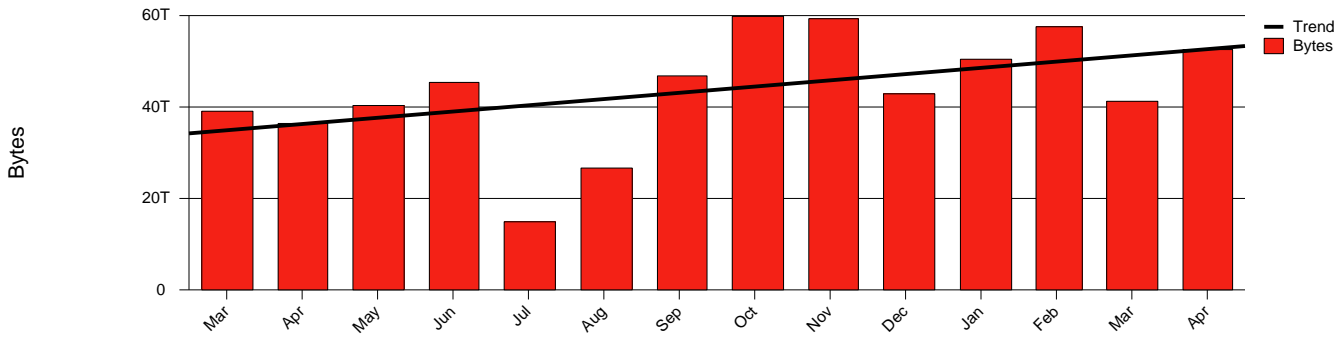

Monthly Health Report

Report for 2006/04/30, Subject: SUNET-A-JONKOPING-HJ

LAN/WAN

Total Network Volume by Month

Total Network Volume by Week

Total Network Volume by Day

Situations to Watch

Rank	Element Name	Variable	Threshold	Monthly Average		Days to (from) Threshold
			Value	Actual	Predicted	
1	hj1-SRP(Out)	Volume (Bandwidth %)	80.000	4.531	4.659	Increasing
2	hj1-SRP(In)	Volume (Bandwidth %)	80.000	2.252	2.546	Increasing
3	hj2-SRP(Out)	Volume (Bandwidth %)	80.000	0.000	0.019	Increasing
4	hj2-SRP(In)	Errors (% Frames)	5.000	0.000	0.000	Increasing
5	hj1-SRP(In)	Errors (% Frames)	5.000	0.000	0.113	Decreasing
6	hj2-SRP(In)	Volume (Bandwidth %)	80.000	0.206	0.000	Decreasing