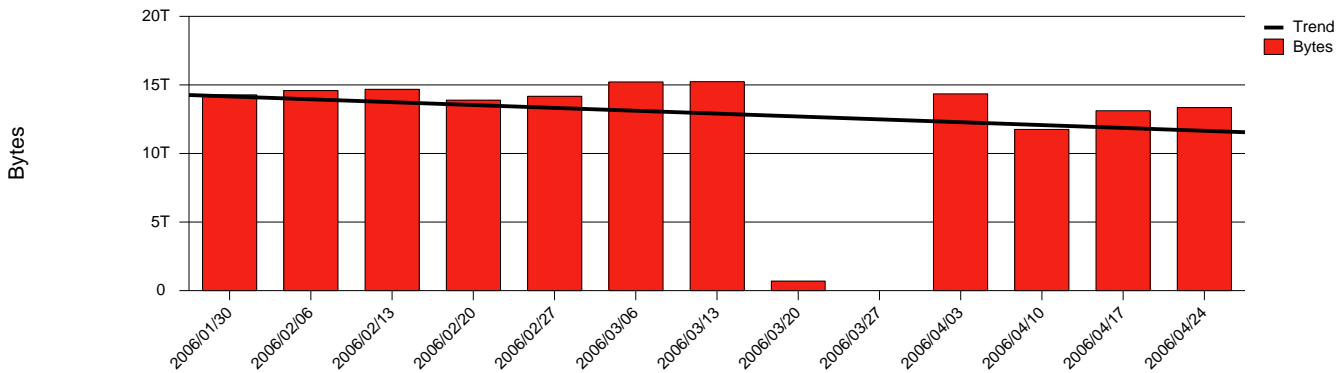

Monthly Health Report

Report for 2006/04/30, Subject: SUNET-A-JONKOPING-HJ

LAN/WAN

Total Network Volume by Month

Total Network Volume by Week

Total Network Volume by Day

Situations to Watch

Rank	Element Name	Variable	Threshold	Monthly Average		Days to (from) Threshold
			Value	Actual	Predicted	
1	hj1-SRP(Out)	Volume (Bandwidth %)	80.000	4.531	4.659	Increasing
2	hj1-SRP(In)	Volume (Bandwidth %)	80.000	2.252	2.546	Increasing
3	hj2-SRP(Out)	Volume (Bandwidth %)	80.000	0.000	0.019	Increasing
4	hj2-SRP(In)	Errors (% Frames)	5.000	0.000	0.000	Increasing
5	hj1-SRP(In)	Errors (% Frames)	5.000	0.000	0.113	Decreasing
6	hj2-SRP(In)	Volume (Bandwidth %)	80.000	0.206	0.000	Decreasing