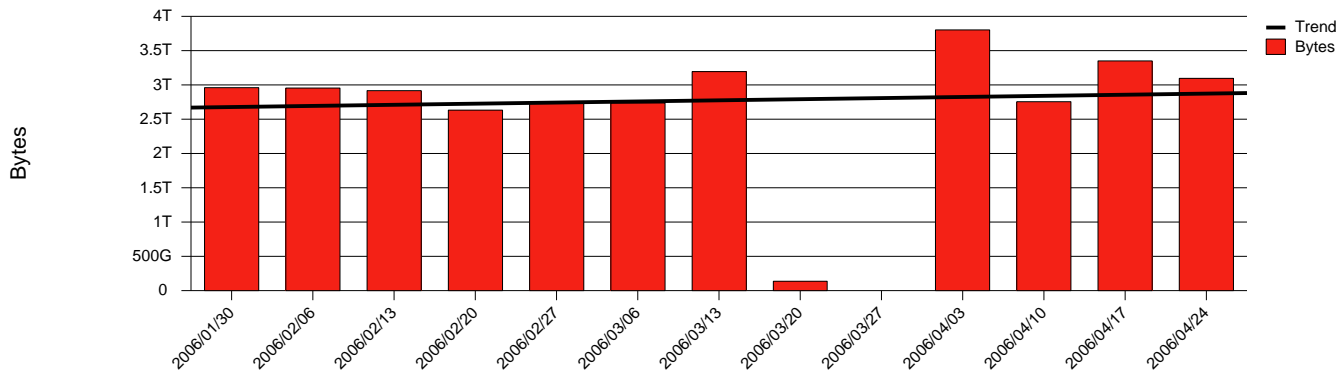

Monthly Health Report

Report for 2006/04/30, Subject: SUNET-A-GBG-GU

LAN/WAN

Total Network Volume by Month

Total Network Volume by Week

Total Network Volume by Day

Situations to Watch

Rank	Element Name	Variable	Threshold	Monthly Average		Days to (from)
			Value	Actual	Predicted	Threshold
1	gu2-SRP(In)	Errors (% Frames)	5.000	0.002	0.001	Increasing
2	gu1-SRP(In)	Volume (Bandwidth %)	80.000	0.761	0.770	Decreasing
3	gu1-SRP(Out)	Volume (Bandwidth %)	80.000	0.966	0.805	Decreasing
4	gu2-SRP(In)	Volume (Bandwidth %)	80.000	0.002	0.000	Decreasing
5	gu2-SRP(Out)	Volume (Bandwidth %)	80.000	0.000	0.000	Decreasing