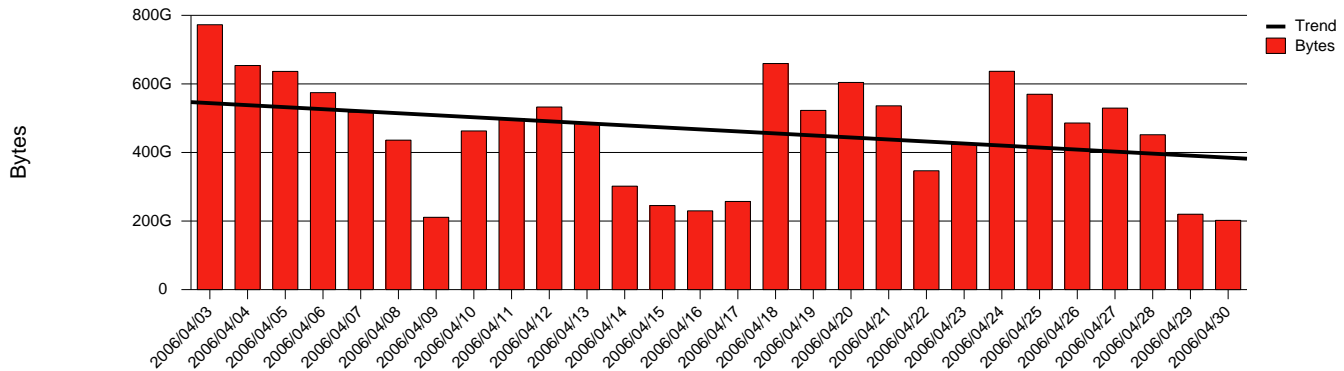

Monthly Health Report

Report for 2006/04/30, Subject: SUNET-A-GBG-GU

LAN/WAN

Total Network Volume by Month

Total Network Volume by Week

Total Network Volume by Day

Situations to Watch

Rank	Element Name	Variable	Threshold	Monthly Average		Days to (from)
			Value	Actual	Predicted	Threshold
1	gu2-SRP(In)	Errors (% Frames)	5.000	0.002	0.001	Increasing
2	gu1-SRP(In)	Volume (Bandwidth %)	80.000	0.761	0.770	Decreasing
3	gu1-SRP(Out)	Volume (Bandwidth %)	80.000	0.966	0.805	Decreasing
4	gu2-SRP(In)	Volume (Bandwidth %)	80.000	0.002	0.000	Decreasing
5	gu2-SRP(Out)	Volume (Bandwidth %)	80.000	0.000	0.000	Decreasing