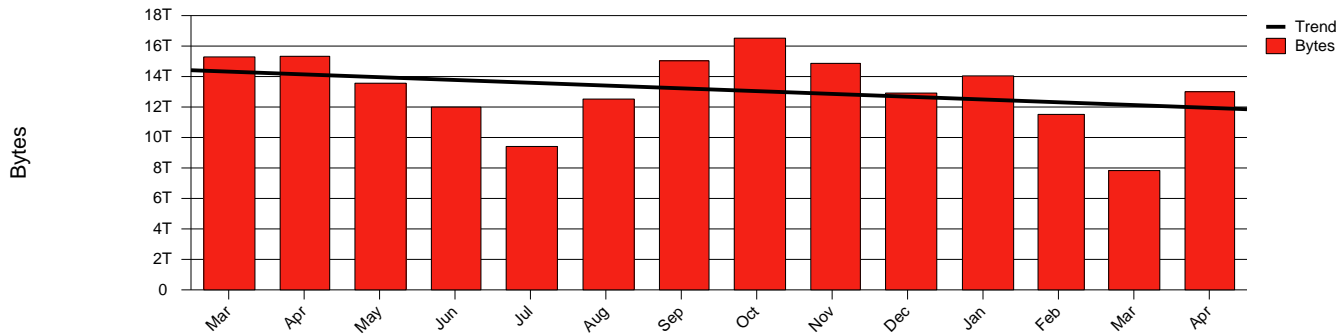

Monthly Health Report

Report for 2006/04/30, Subject: SUNET-A-GBG-GU

LAN/WAN

Total Network Volume by Month

Total Network Volume by Week

Total Network Volume by Day

Situations to Watch

Rank	Element Name	Variable	Threshold	Monthly Average		Days to (from)
			Value	Actual	Predicted	Threshold
1	gu2-SRP(In)	Errors (% Frames)	5.000	0.002	0.001	Increasing
2	gu1-SRP(In)	Volume (Bandwidth %)	80.000	0.761	0.770	Decreasing
3	gu1-SRP(Out)	Volume (Bandwidth %)	80.000	0.966	0.805	Decreasing
4	gu2-SRP(In)	Volume (Bandwidth %)	80.000	0.002	0.000	Decreasing
5	gu2-SRP(Out)	Volume (Bandwidth %)	80.000	0.000	0.000	Decreasing