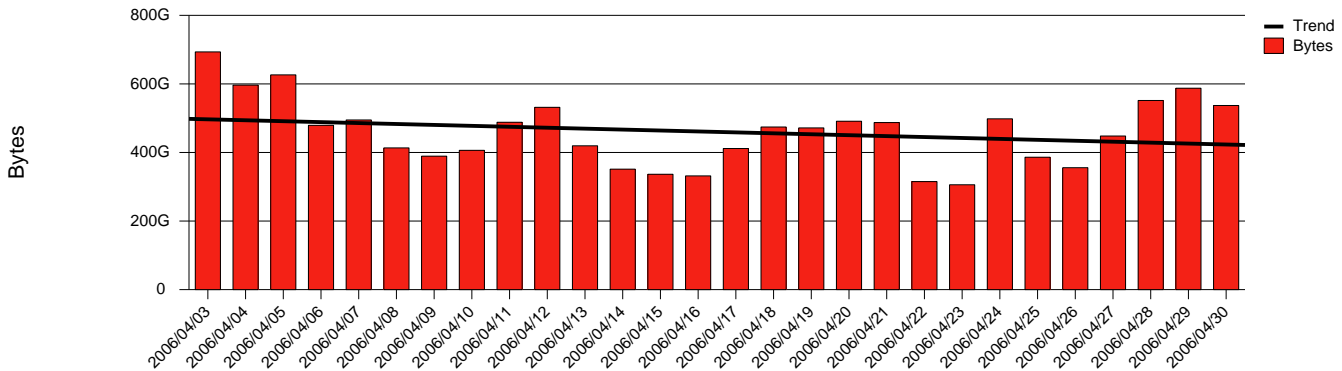

# Monthly Health Report

Report for 2006/04/30, Subject: SUNET-A-GAVLE-HIG

LAN/WAN

Total Network Volume by Month

Total Network Volume by Week

Total Network Volume by Day

Situations to Watch

Rank	Element Name	Variable	Threshold	Monthly Average		Days to (from) Threshold
			Value	Actual	Predicted	
1	hig2-SRP(In)	Volume (Bandwidth %)	80.000	0.003	0.069	Decreasing
2	hig2-SRP(Out)	Volume (Bandwidth %)	80.000	0.206	0.406	Decreasing
3	hig1-SRP(In)	Volume (Bandwidth %)	80.000	0.612	0.403	Decreasing
4	hig1-SRP(In)	Errors (% Frames)	5.000	0.000	0.000	Decreasing
5	hig1-SRP(Out)	Volume (Bandwidth %)	80.000	0.892	0.701	Decreasing