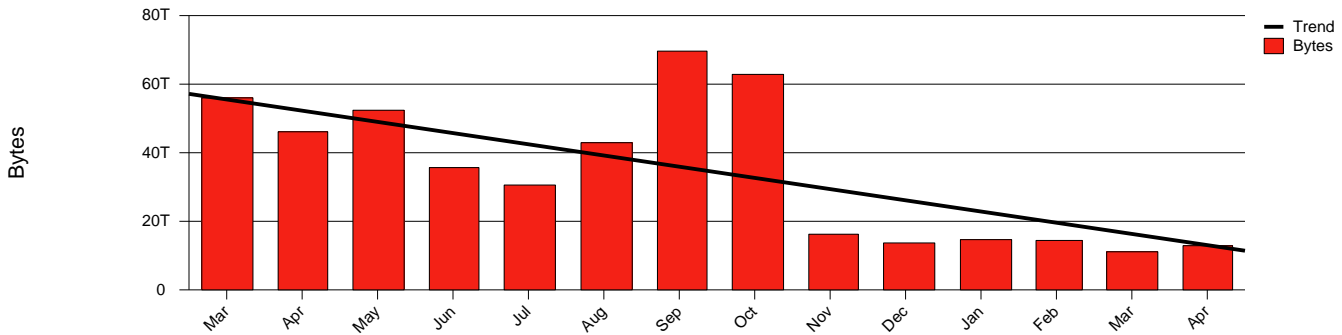

# Monthly Health Report

Report for 2006/04/30, Subject: SUNET-A-GAVLE-HIG

LAN/WAN

Total Network Volume by Month

Total Network Volume by Week

Total Network Volume by Day

Situations to Watch

Rank	Element Name	Variable	Threshold	Monthly Average		Days to (from) Threshold
			Value	Actual	Predicted	
1	hig2-SRP(In)	Volume (Bandwidth %)	80.000	0.003	0.069	Decreasing
2	hig2-SRP(Out)	Volume (Bandwidth %)	80.000	0.206	0.406	Decreasing
3	hig1-SRP(In)	Volume (Bandwidth %)	80.000	0.612	0.403	Decreasing
4	hig1-SRP(In)	Errors (% Frames)	5.000	0.000	0.000	Decreasing
5	hig1-SRP(Out)	Volume (Bandwidth %)	80.000	0.892	0.701	Decreasing