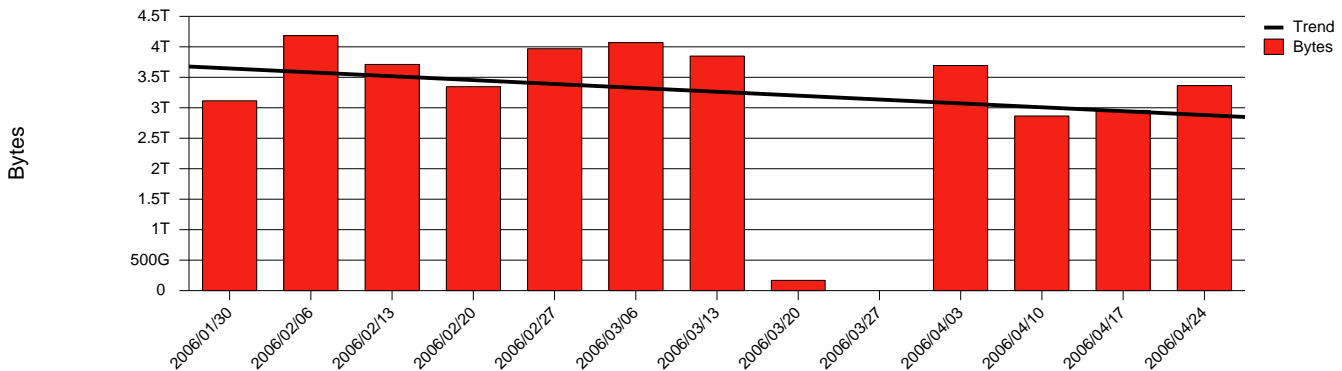

# Monthly Health Report

Report for 2006/04/30, Subject: SUNET-A-GAVLE-HIG

LAN/WAN

Total Network Volume by Month

Total Network Volume by Week

Total Network Volume by Day

Situations to Watch

Rank	Element Name	Variable	Threshold	Monthly Average		Days to (from) Threshold
			Value	Actual	Predicted	
1	hig2-SRP(In)	Volume (Bandwidth %)	80.000	0.003	0.069	Decreasing
2	hig2-SRP(Out)	Volume (Bandwidth %)	80.000	0.206	0.406	Decreasing
3	hig1-SRP(In)	Volume (Bandwidth %)	80.000	0.612	0.403	Decreasing
4	hig1-SRP(In)	Errors (% Frames)	5.000	0.000	0.000	Decreasing
5	hig1-SRP(Out)	Volume (Bandwidth %)	80.000	0.892	0.701	Decreasing