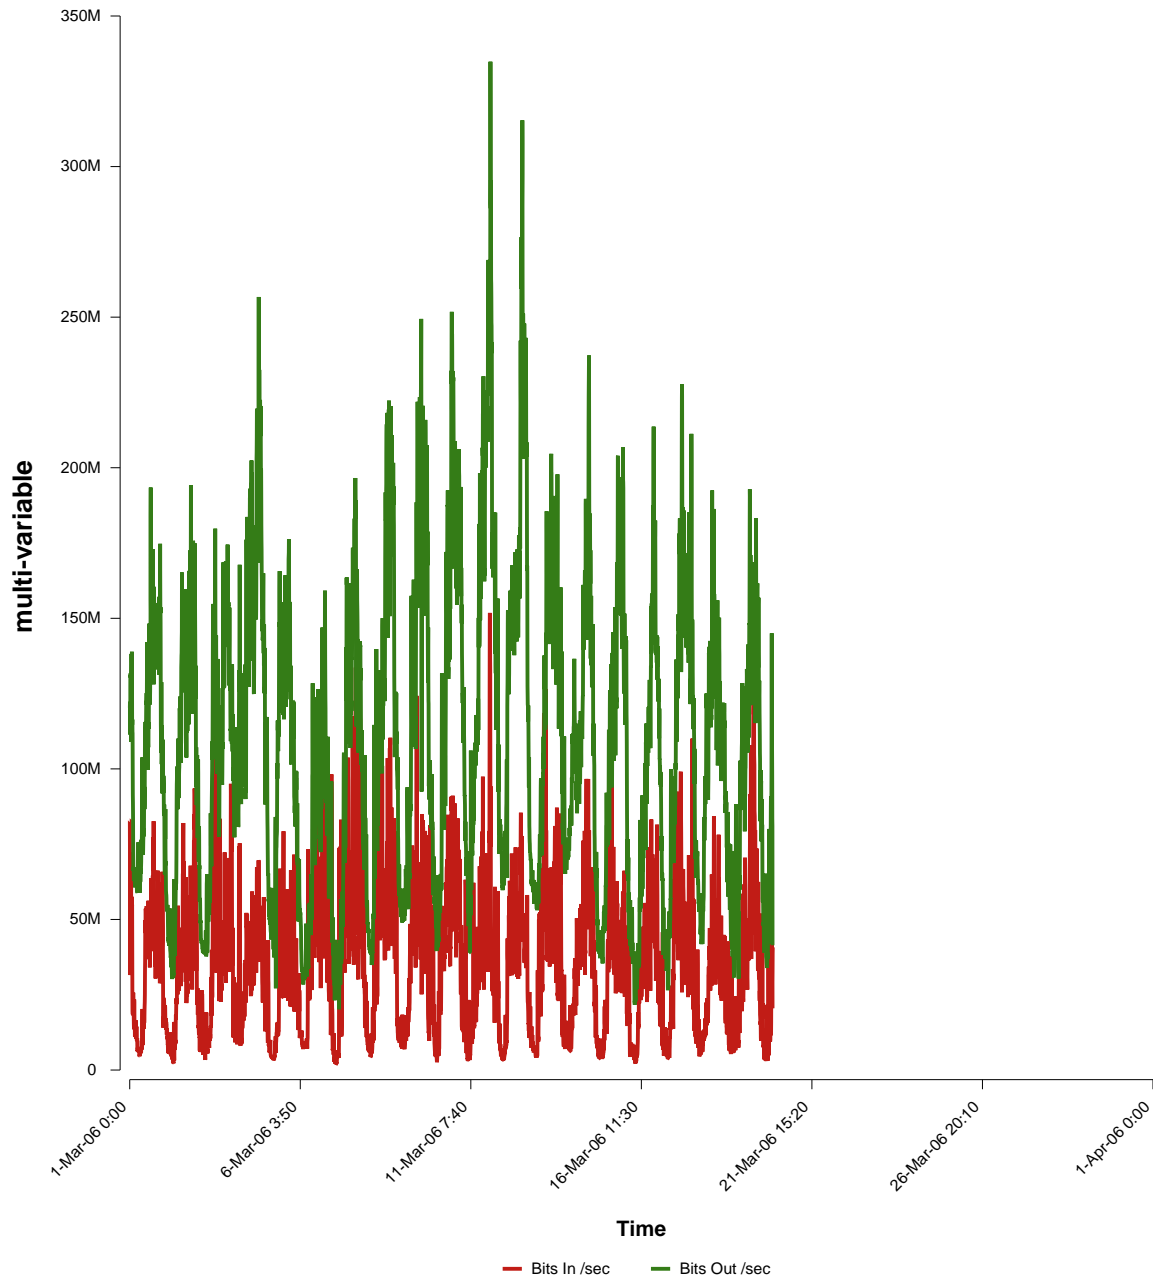

eHealth Trend Report

Divide by Time

SUNET-A-VISBY-HGO

Auto Range: Last Month
From: 2006/03/01 00:00
To: 2006/03/31 23:59

Created: 2006/04/02 07:45:33