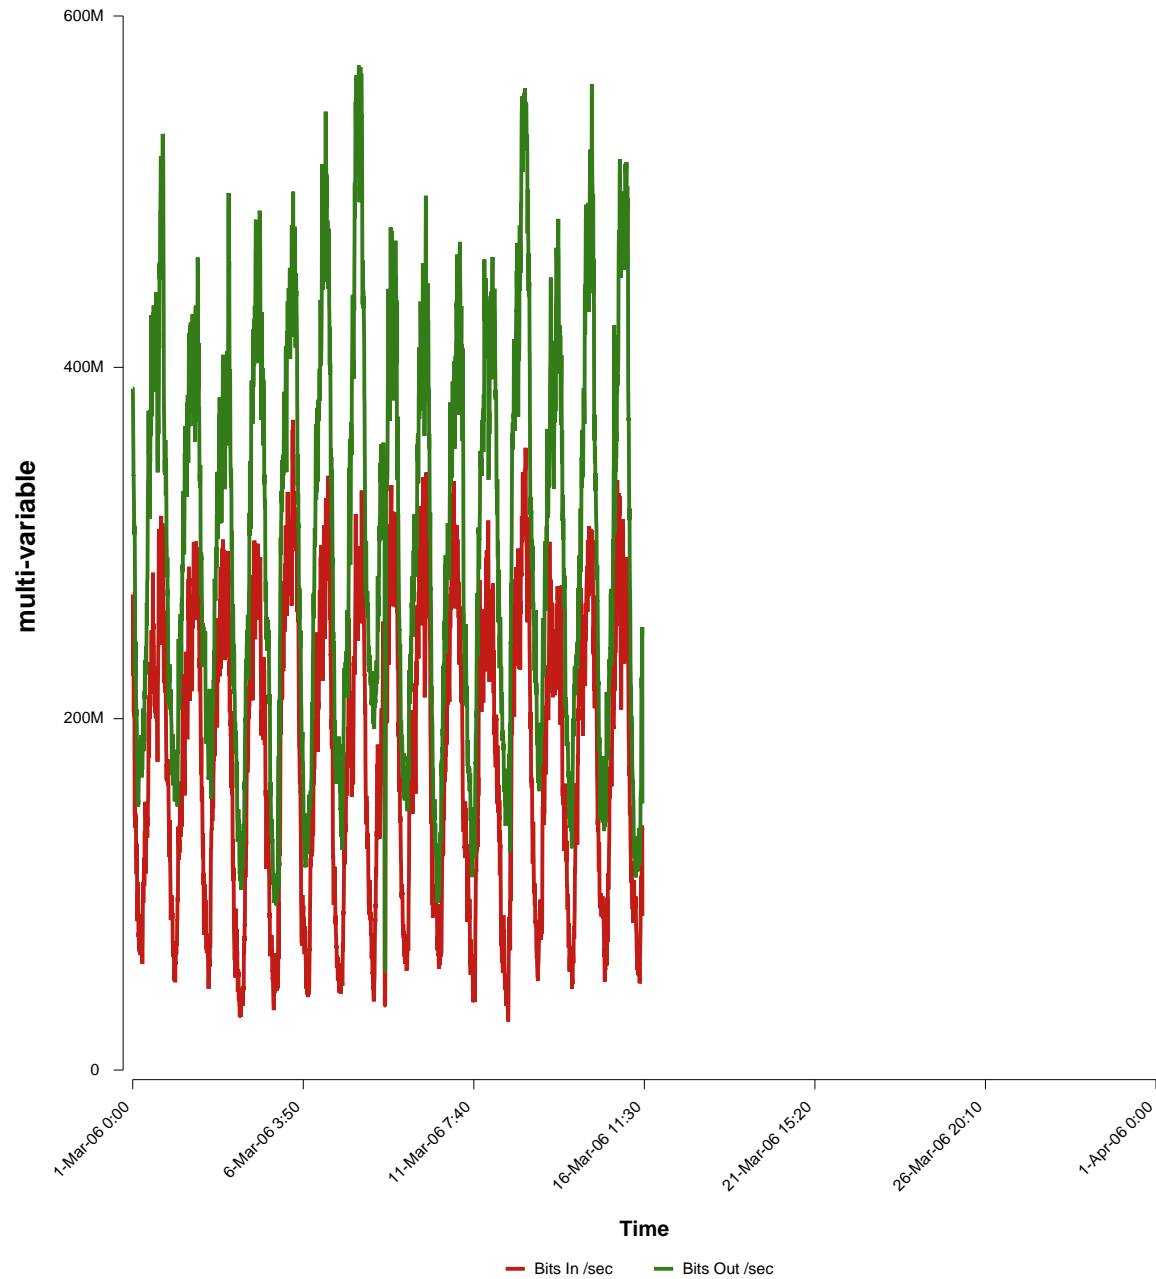

eHealth Trend Report

Divide by Time

SUNET-A-VAXJO-VXU

Auto Range: Last Month
From: 2006/03/01 00:00
To: 2006/03/31 23:59

Created: 2006/04/02 07:30:35