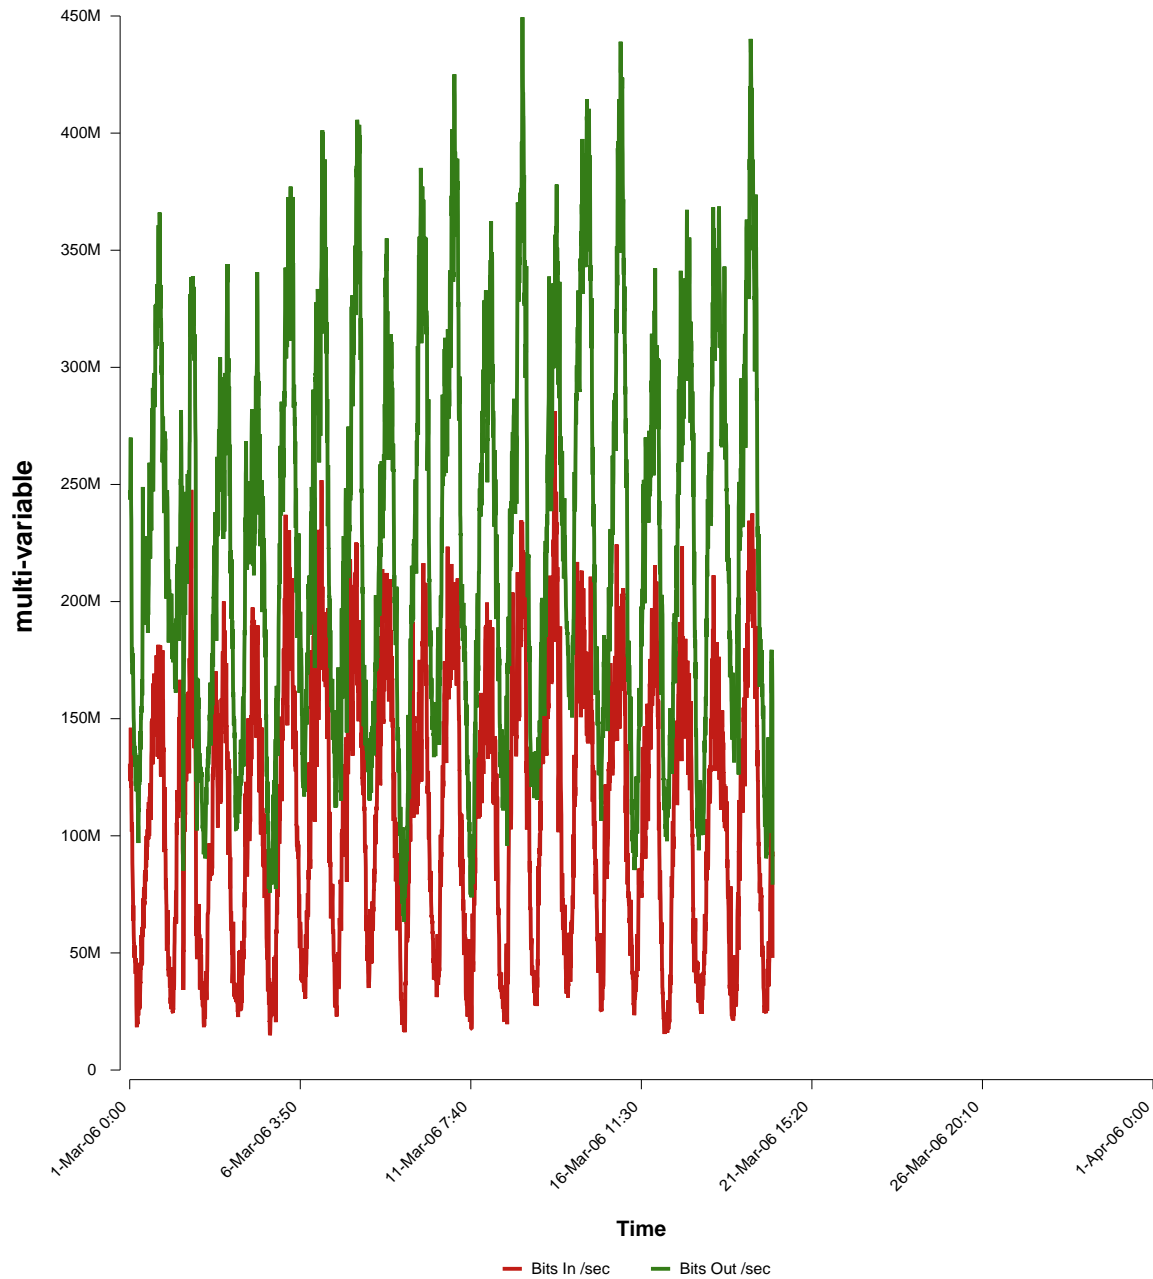

eHealth Trend Report

Divide by Time

SUNET-A-VASTERAS-MDH

Auto Range: Last Month
From: 2006/03/01 00:00
To: 2006/03/31 23:59

Created: 2006/04/02 07:21:06