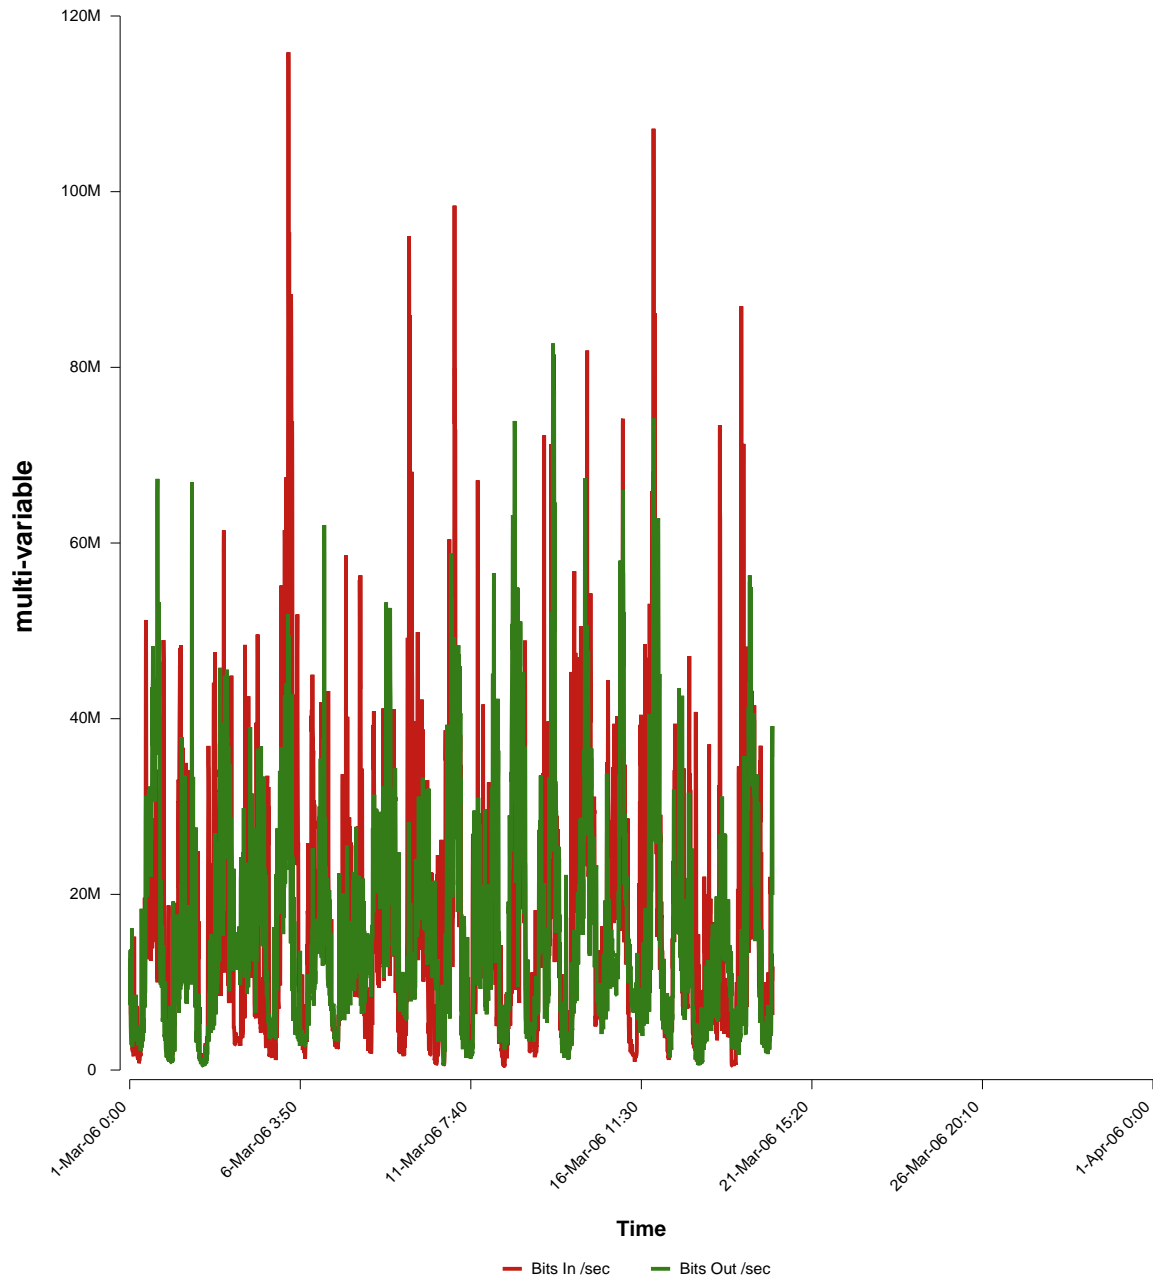

eHealth Trend Report

Divide by Time

SUNET-A-TROLLHATTAN-HTU

Auto Range: Last Month
From: 2006/03/01 00:00
To: 2006/03/31 23:59

Created: 2006/04/02 06:40:34