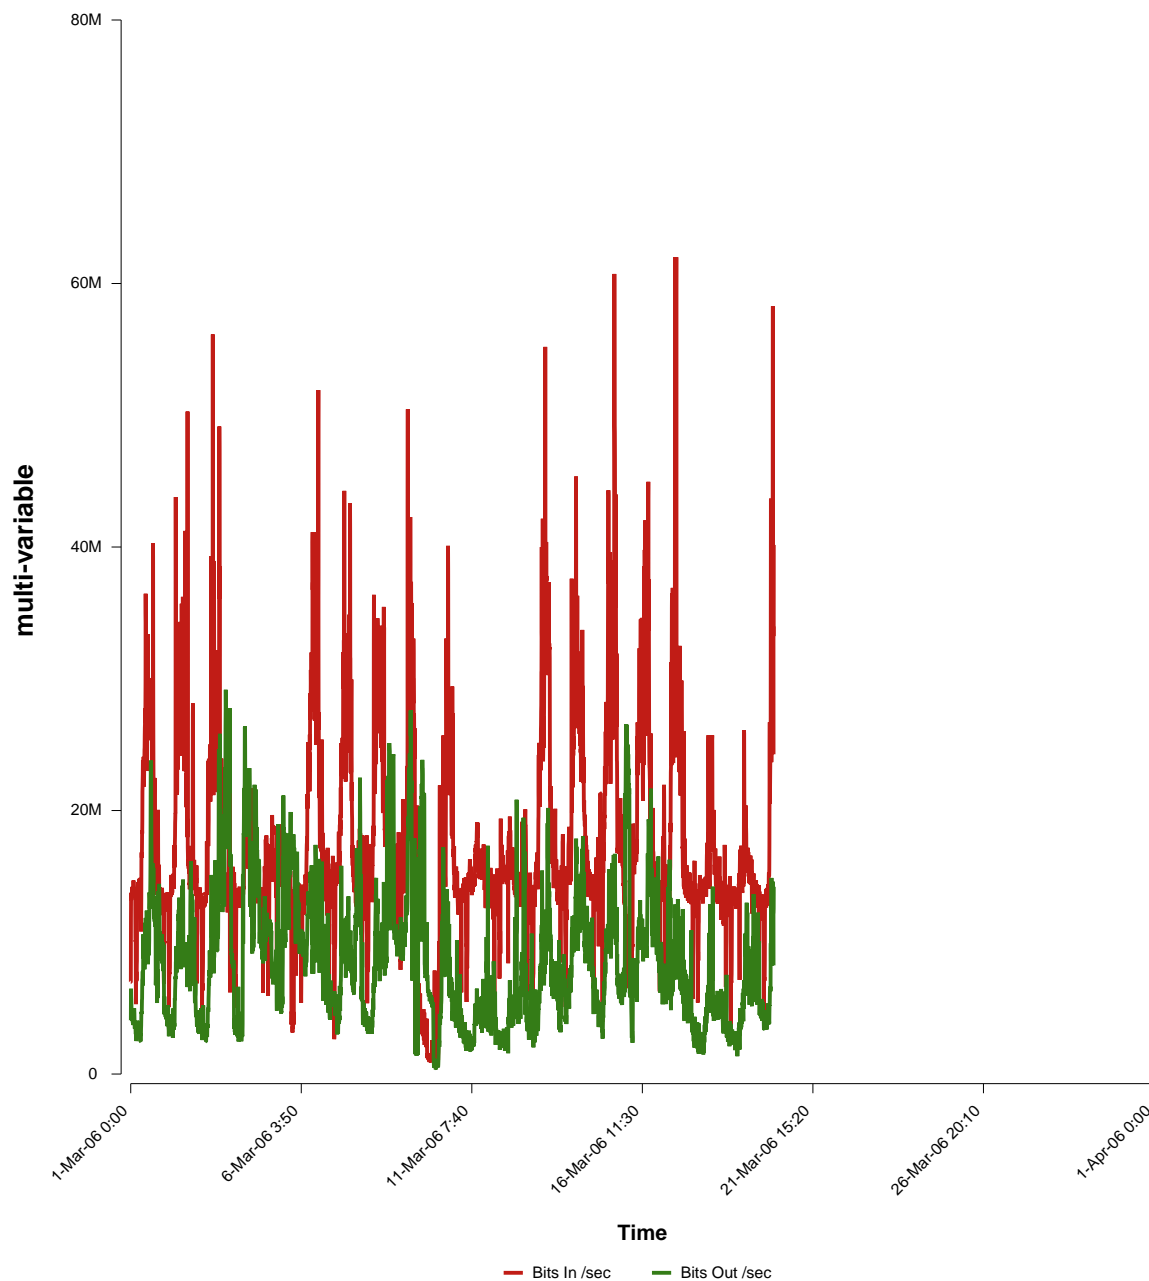

eHealth Trend Report

Divide by Time

SUNET-A-SUNDSVALL-MH

Auto Range: Last Month
From: 2006/03/01 00:00
To: 2006/03/31 23:59

Created: 2006/04/02 06:30:34