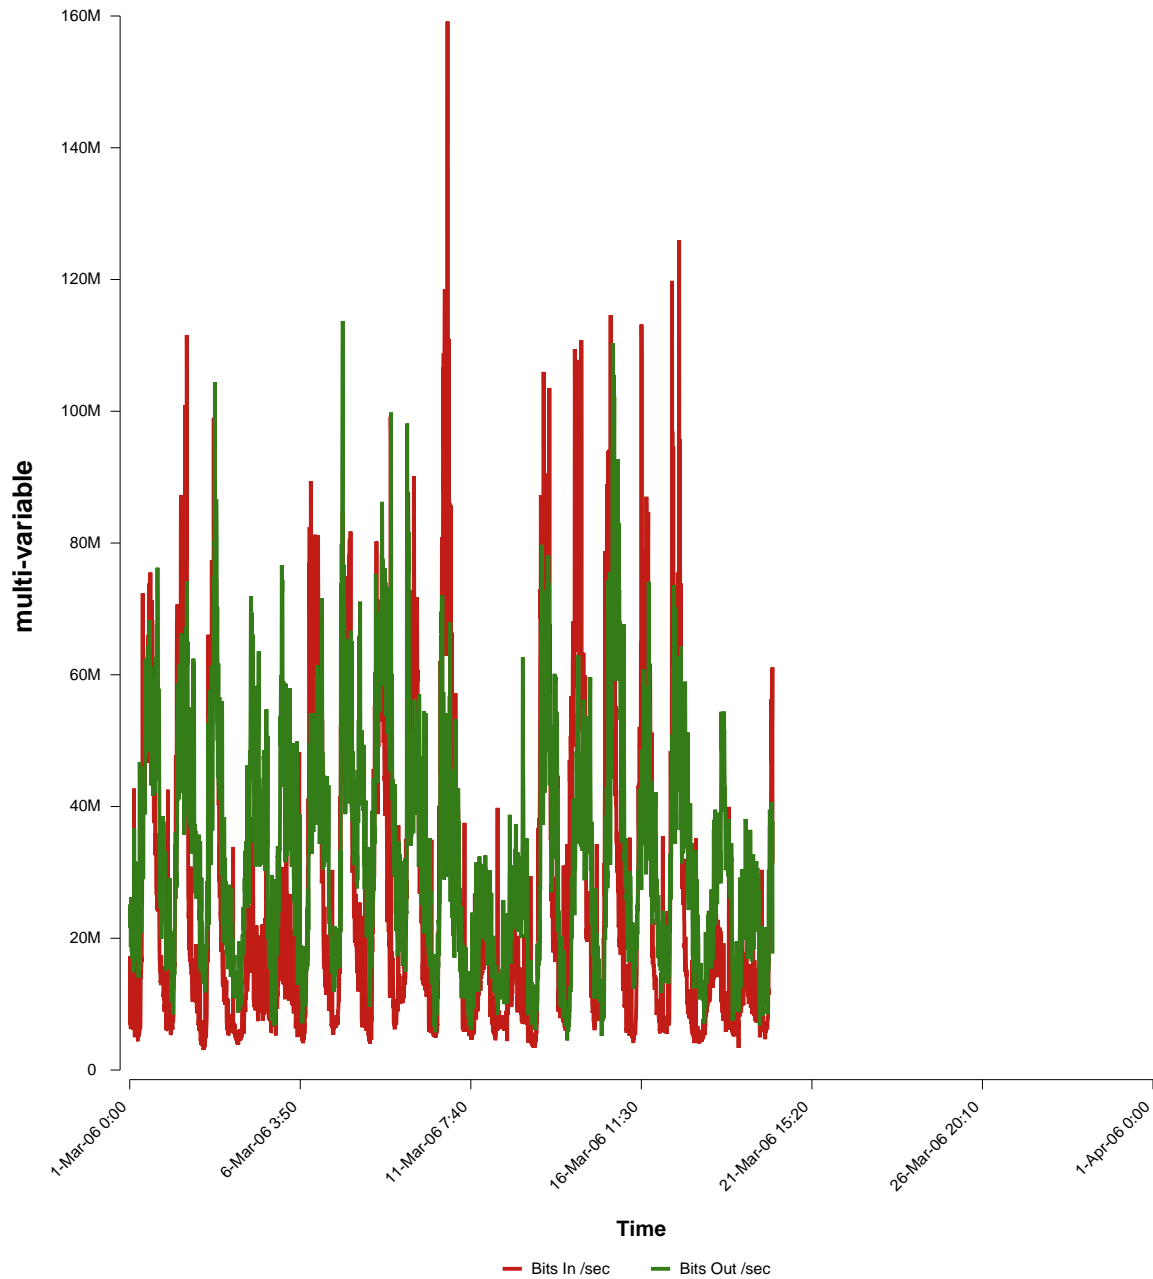

eHealth Trend Report

Divide by Time

SUNET-A-STHLM-SU

Auto Range: Last Month
From: 2006/03/01 00:00
To: 2006/03/31 23:59

Created: 2006/04/02 06:21:08