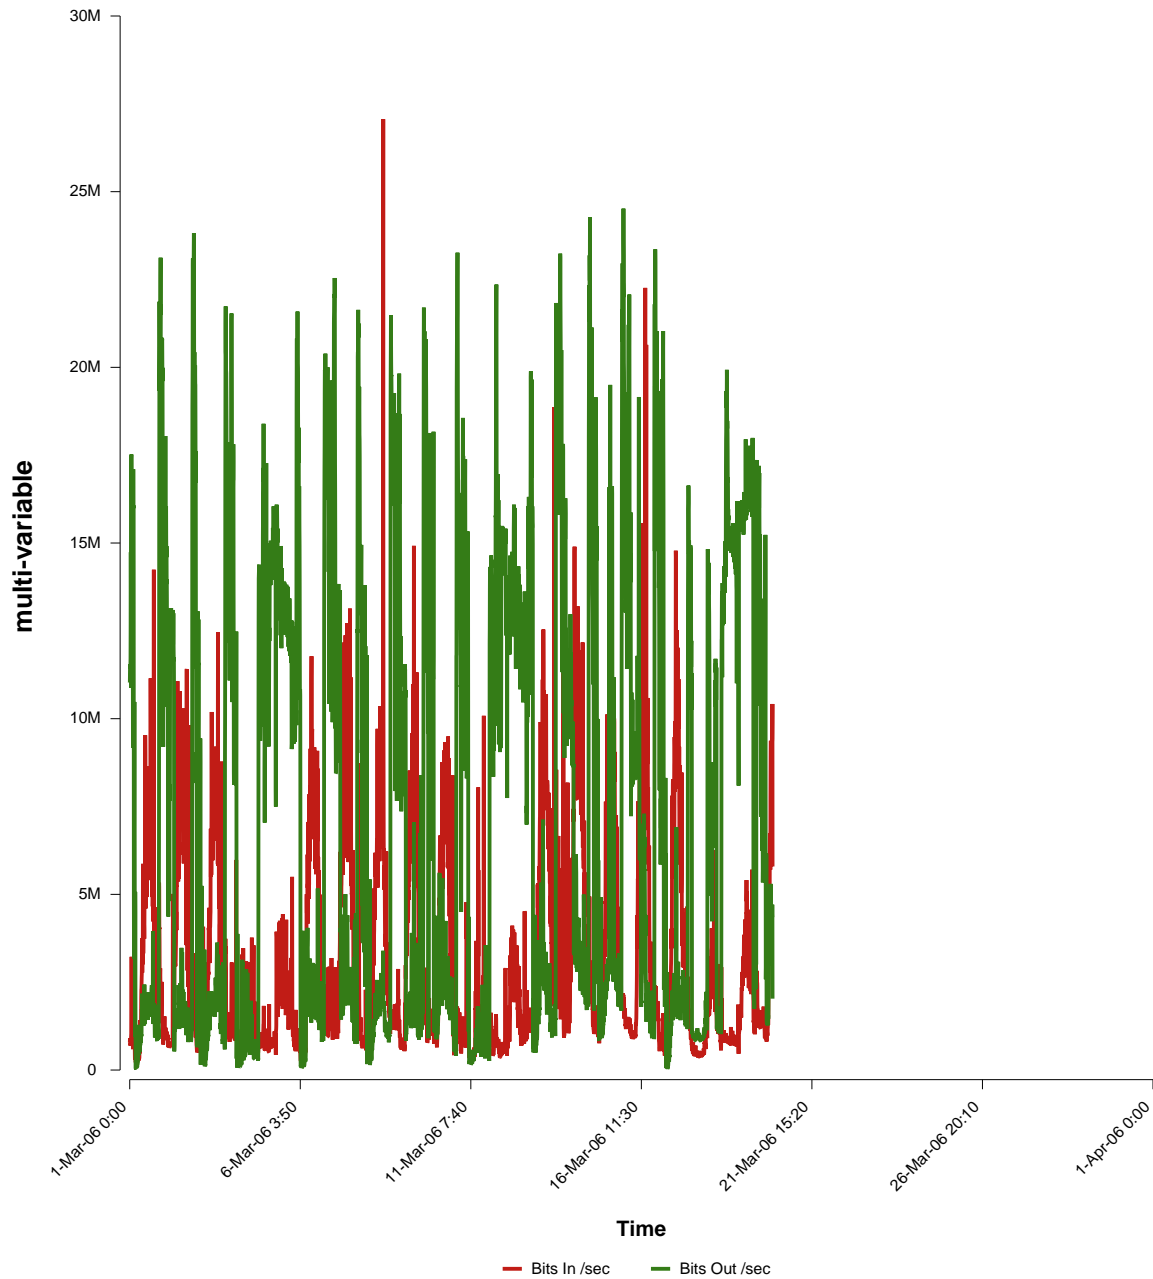

eHealth Trend Report

Divide by Time

SUNET-A-STHLM-SH

Auto Range: Last Month
From: 2006/03/01 00:00
To: 2006/03/31 23:59

Created: 2006/04/02 06:10:33