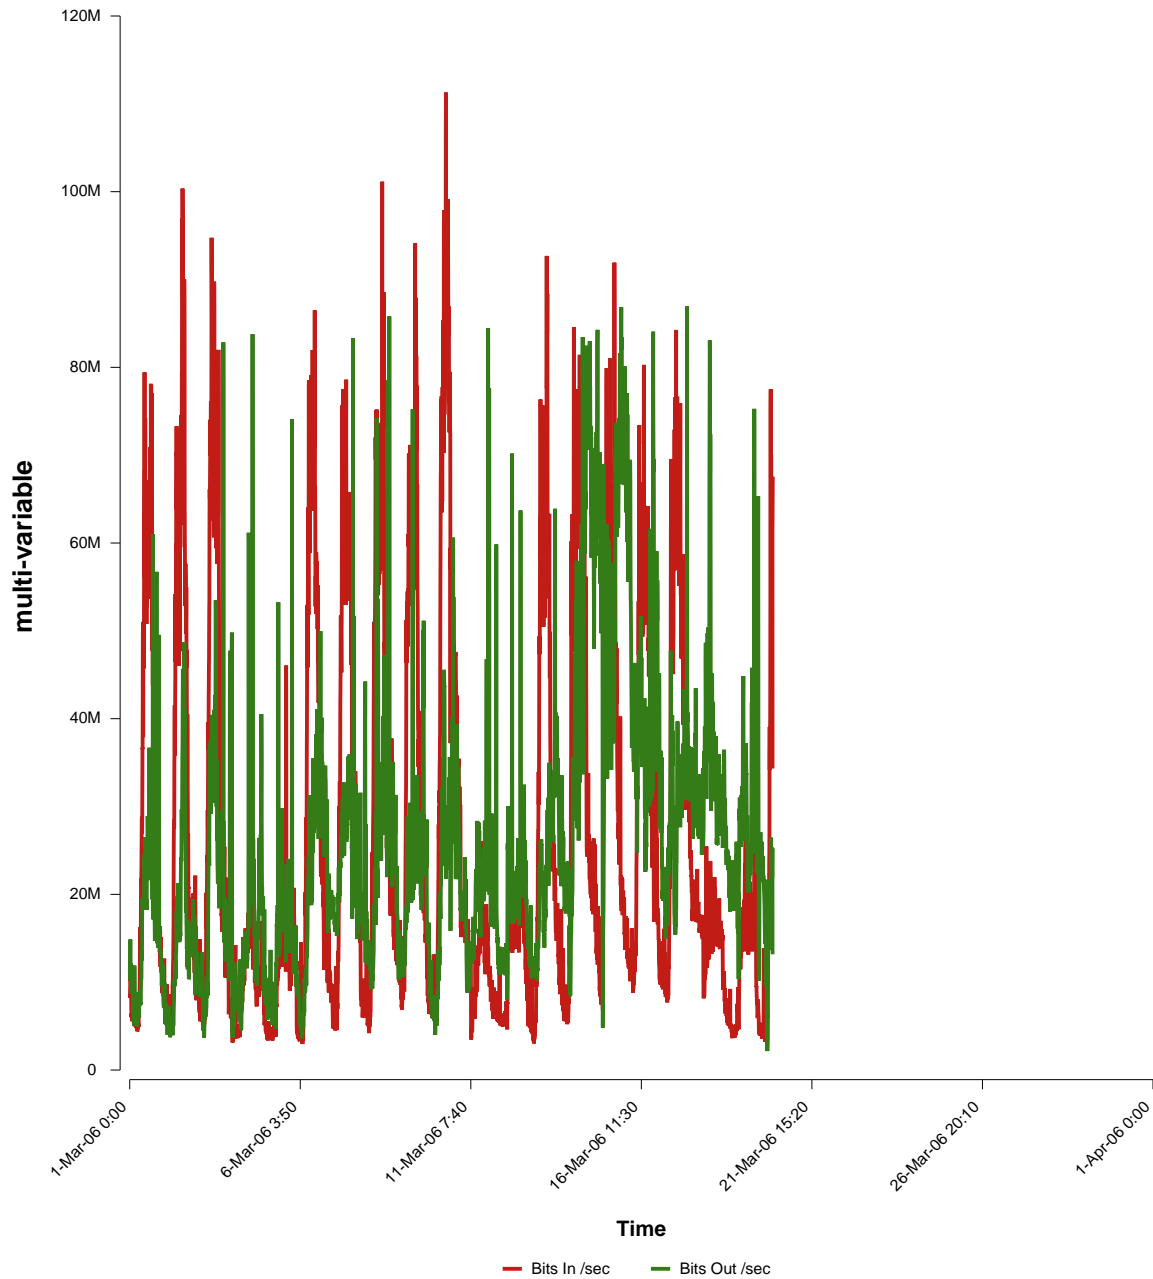

eHealth Trend Report

Divide by Time

SUNET-A-STHLM-KI

Auto Range: Last Month
From: 2006/03/01 00:00
To: 2006/03/31 23:59

Created: 2006/04/02 05:40:34