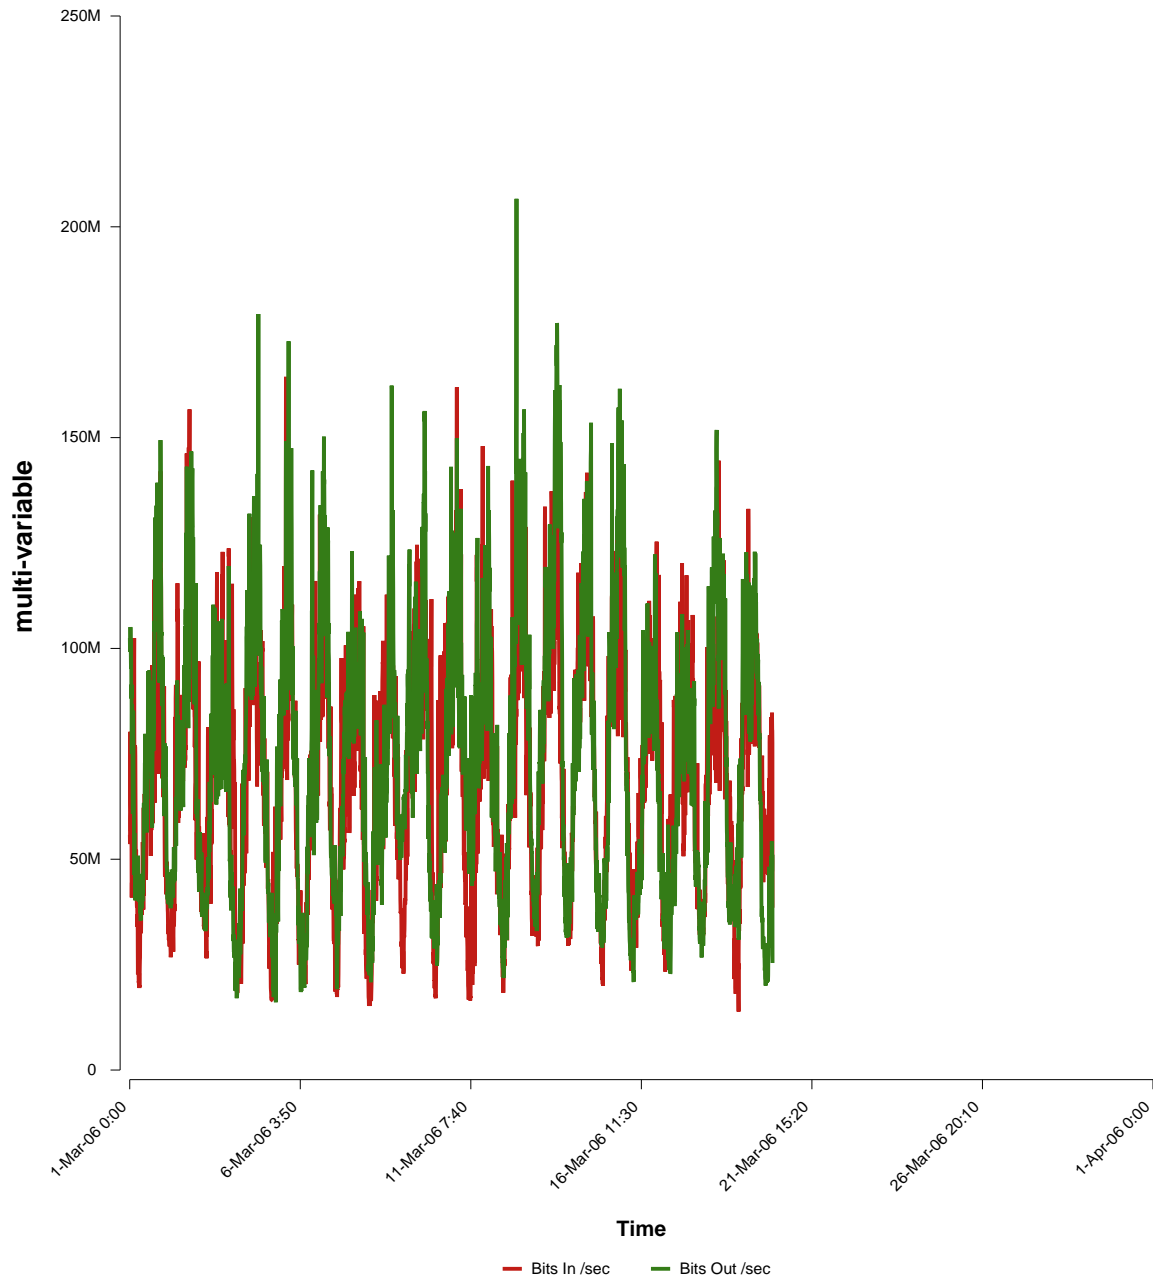

# eHealth Trend Report

Divide by Time

## SUNET-A-RONNEBY-BTH

Auto Range: Last Month  
From: 2006/03/01 00:00  
To: 2006/03/31 23:59

Created: 2006/04/02 05:10:32