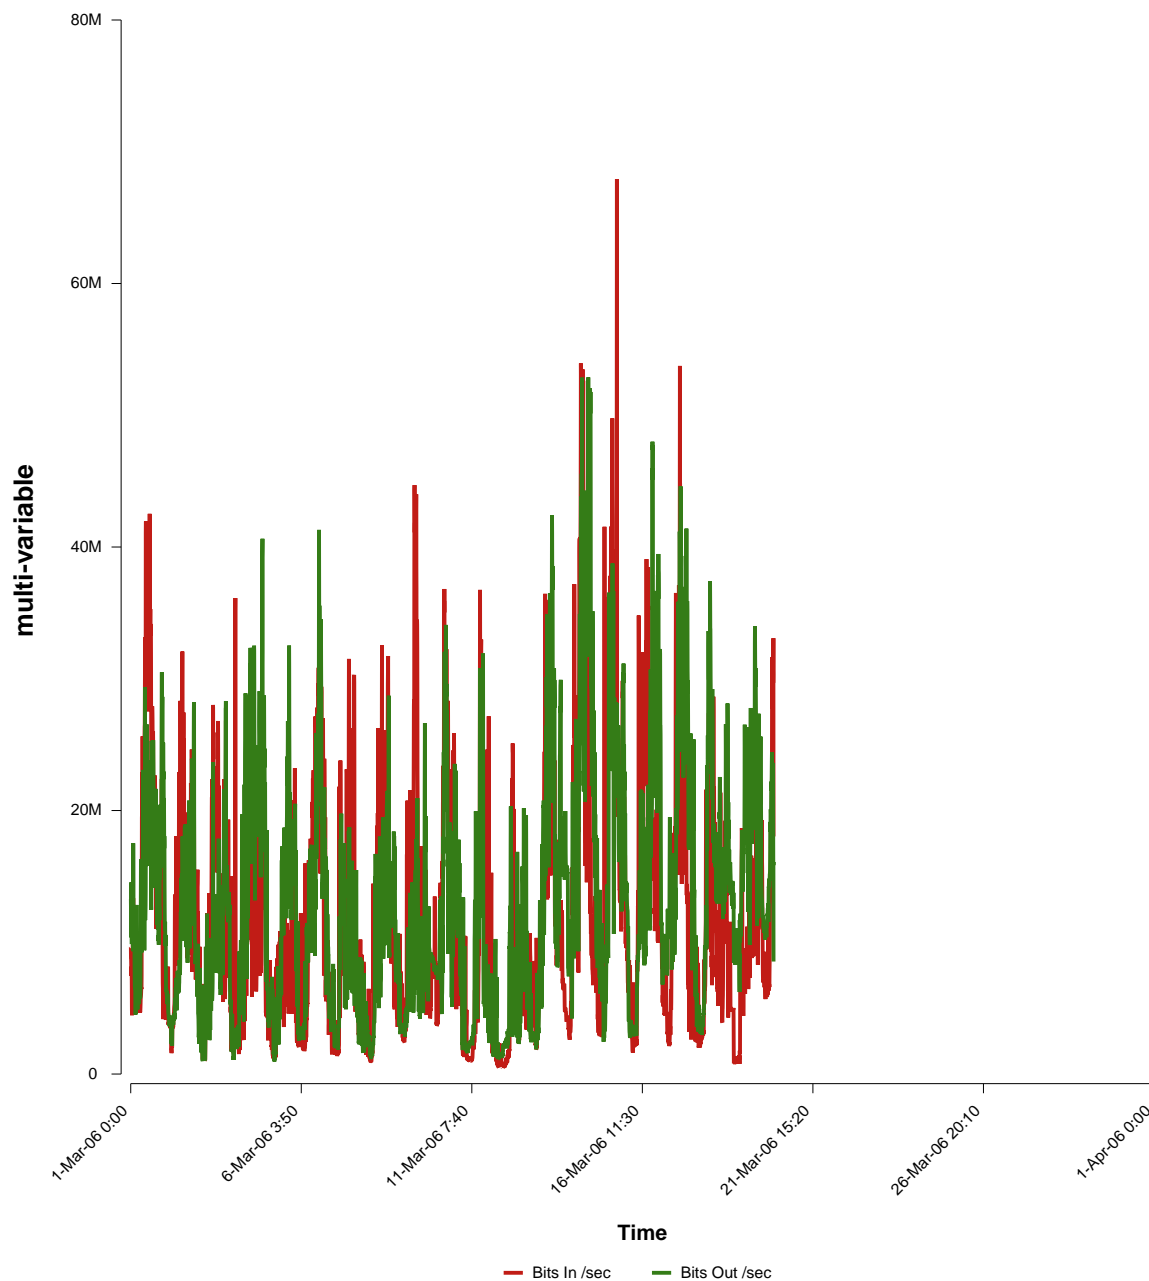

# eHealth Trend Report

Divide by Time

## SUNET-A-OREBRO-ORU

Auto Range: Last Month  
From: 2006/03/01 00:00  
To: 2006/03/31 23:59

Created: 2006/04/02 05:00:36