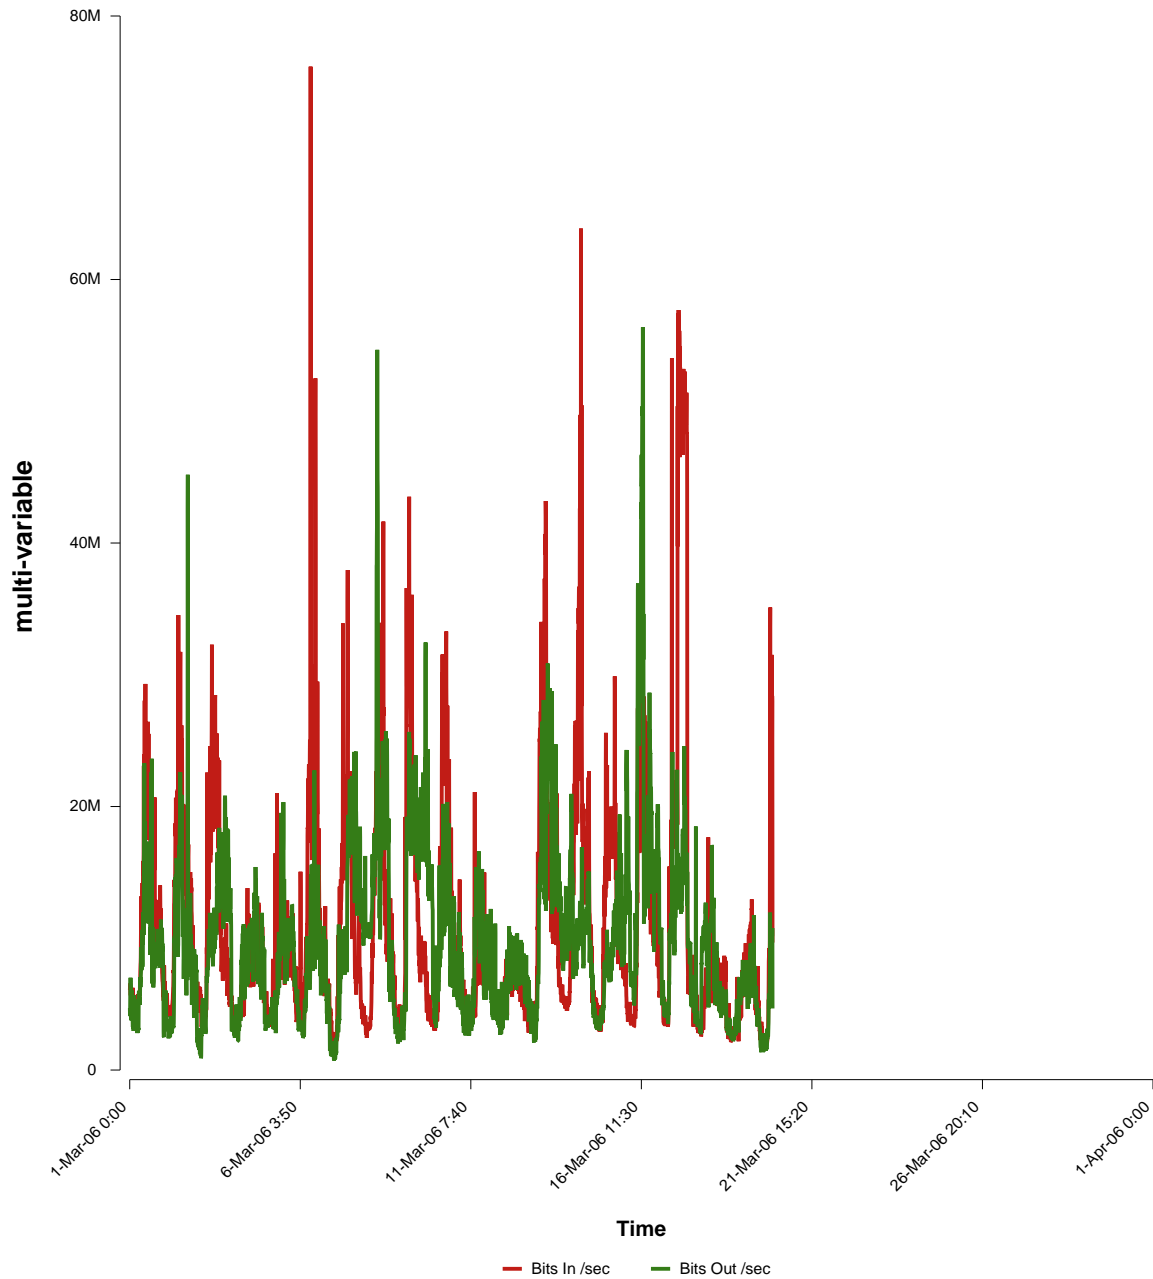

eHealth Trend Report

Divide by Time

SUNET-A-MALMO-MAH

Auto Range: Last Month
From: 2006/03/01 00:00
To: 2006/03/31 23:59

Created: 2006/04/02 04:50:39