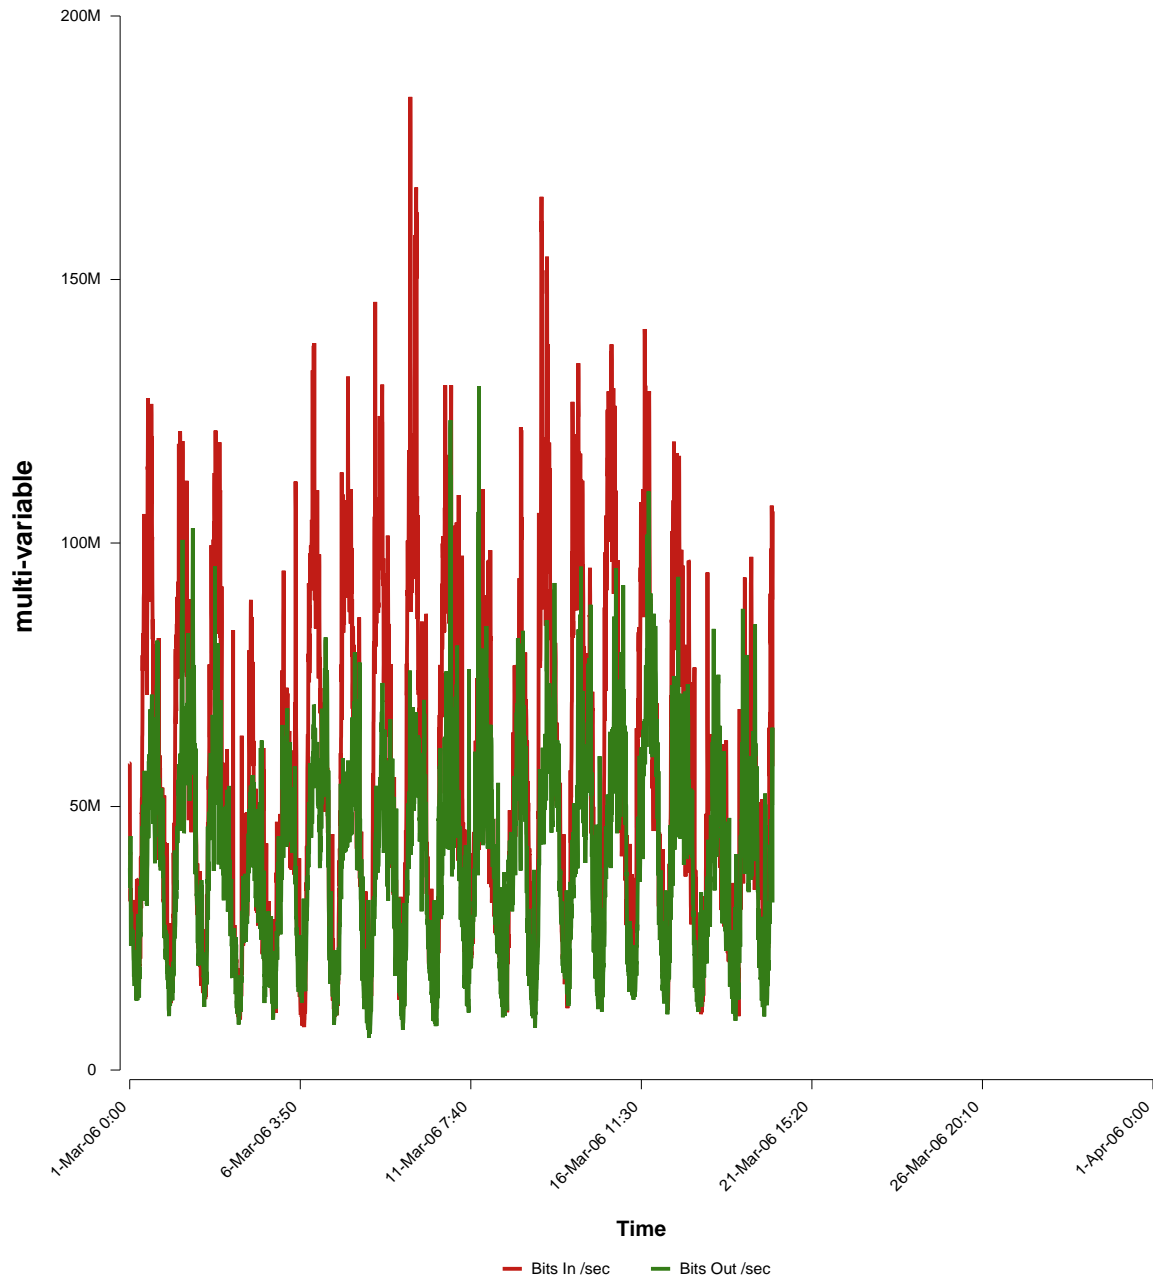

eHealth Trend Report

Divide by Time

SUNET-A-LUND-LU

Auto Range: Last Month
From: 2006/03/01 00:00
To: 2006/03/31 23:59

Created: 2006/04/02 04:50:40