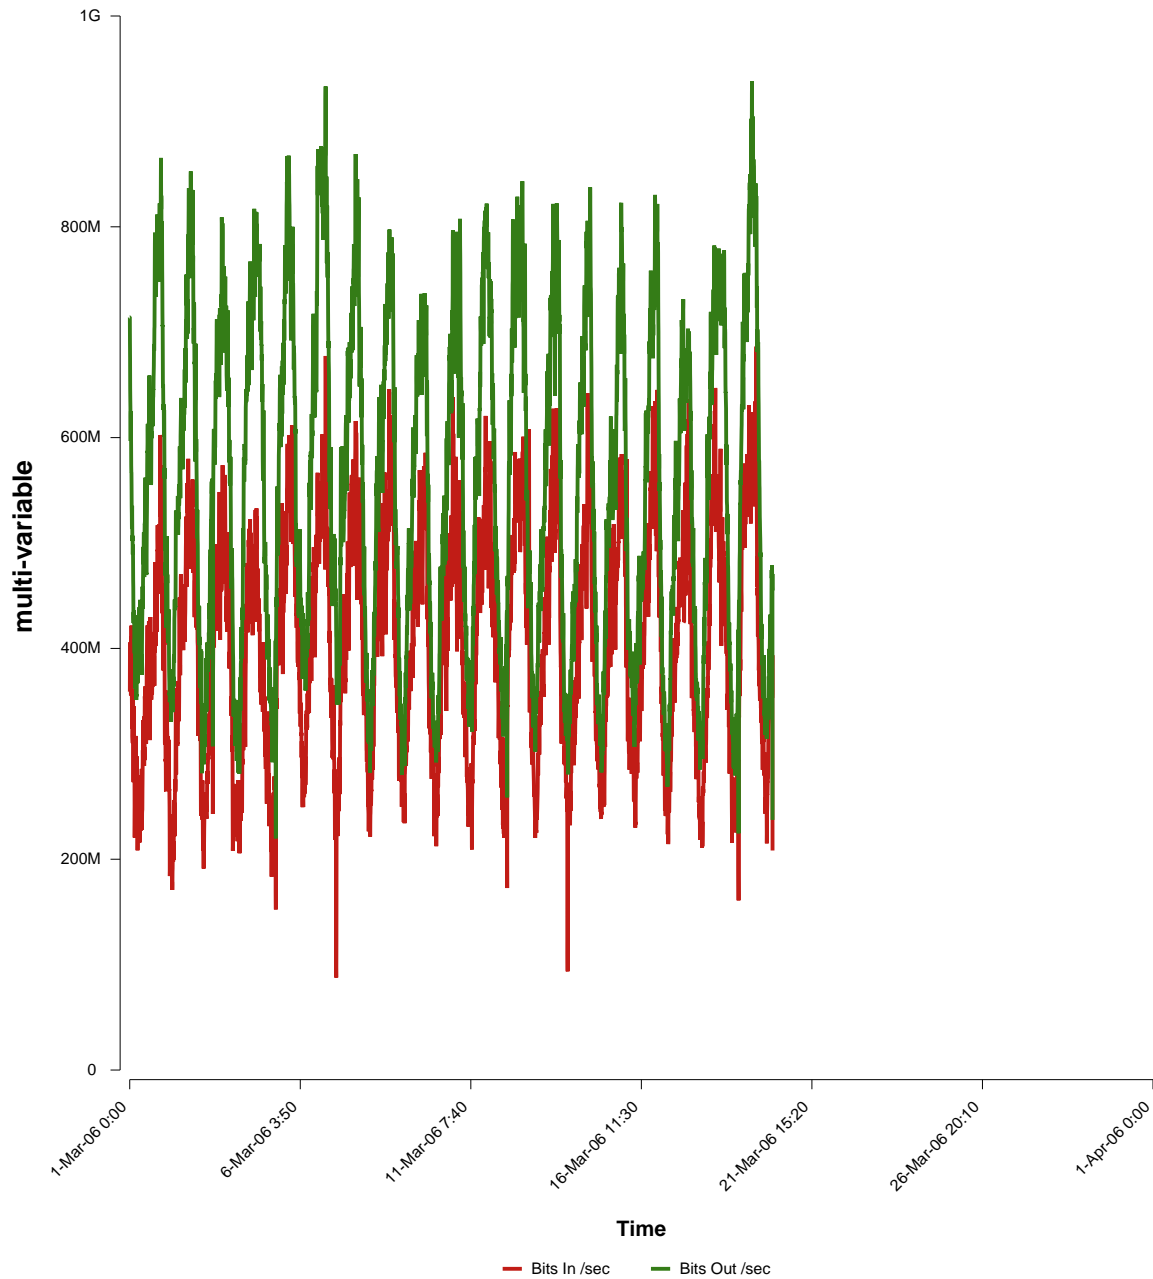

eHealth Trend Report

Divide by Time

SUNET-A-LULEA-LTU

Auto Range: Last Month
From: 2006/03/01 00:00
To: 2006/03/31 23:59

Created: 2006/04/02 04:45:40