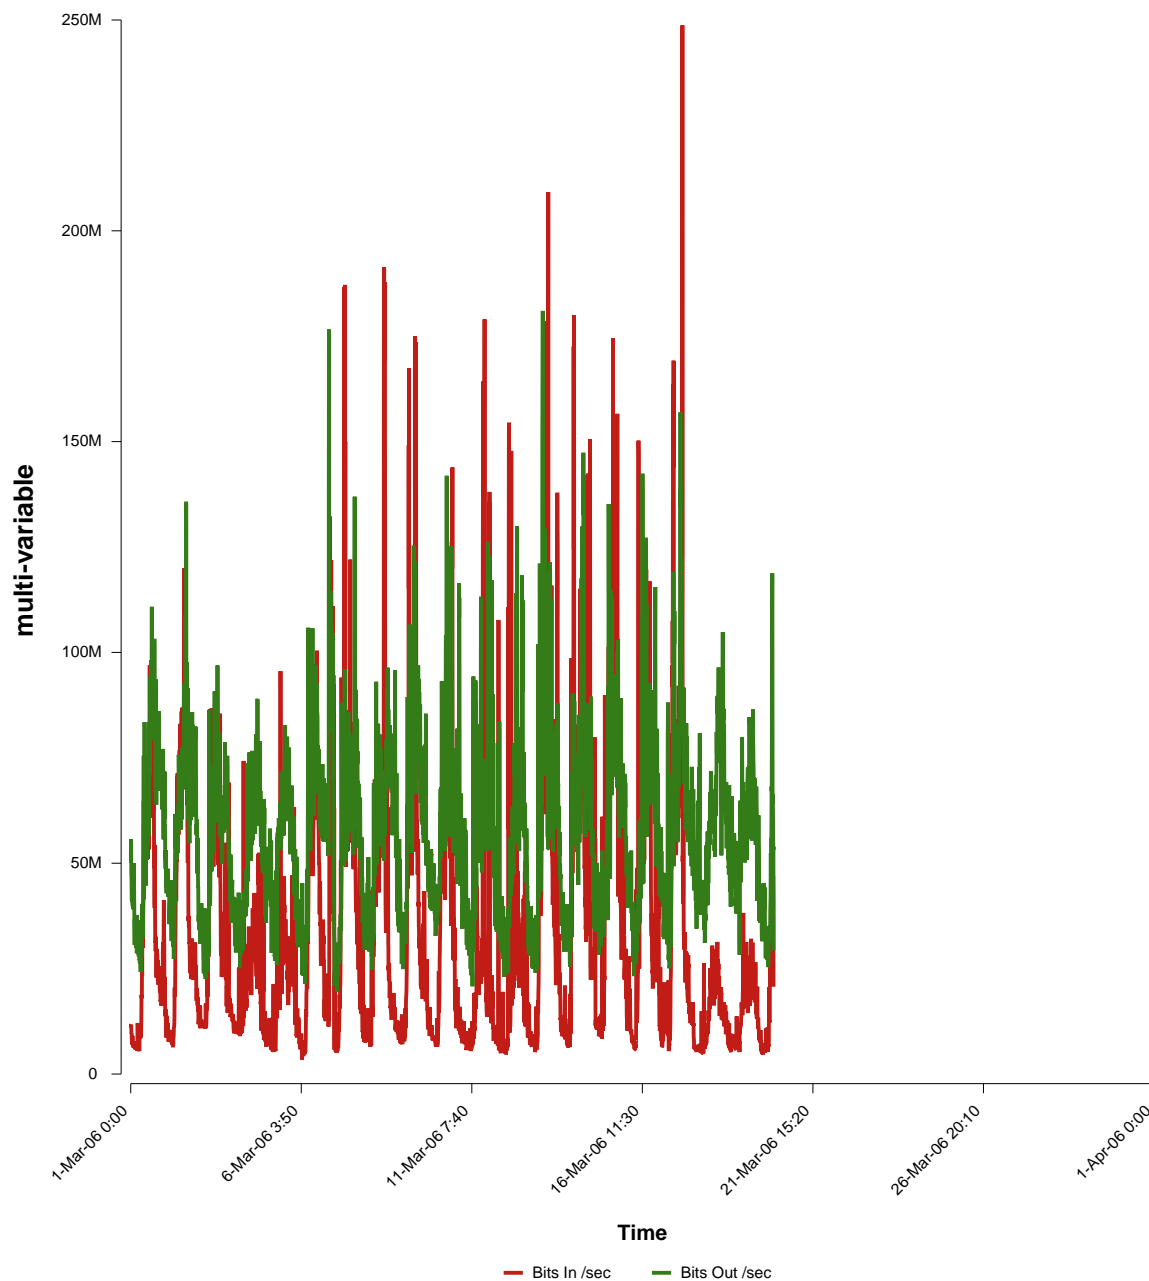

eHealth Trend Report

Divide by Time

SUNET-A-LINKOPING-LIU

Auto Range: Last Month
From: 2006/03/01 00:00
To: 2006/03/31 23:59

Created: 2006/04/02 04:30:34