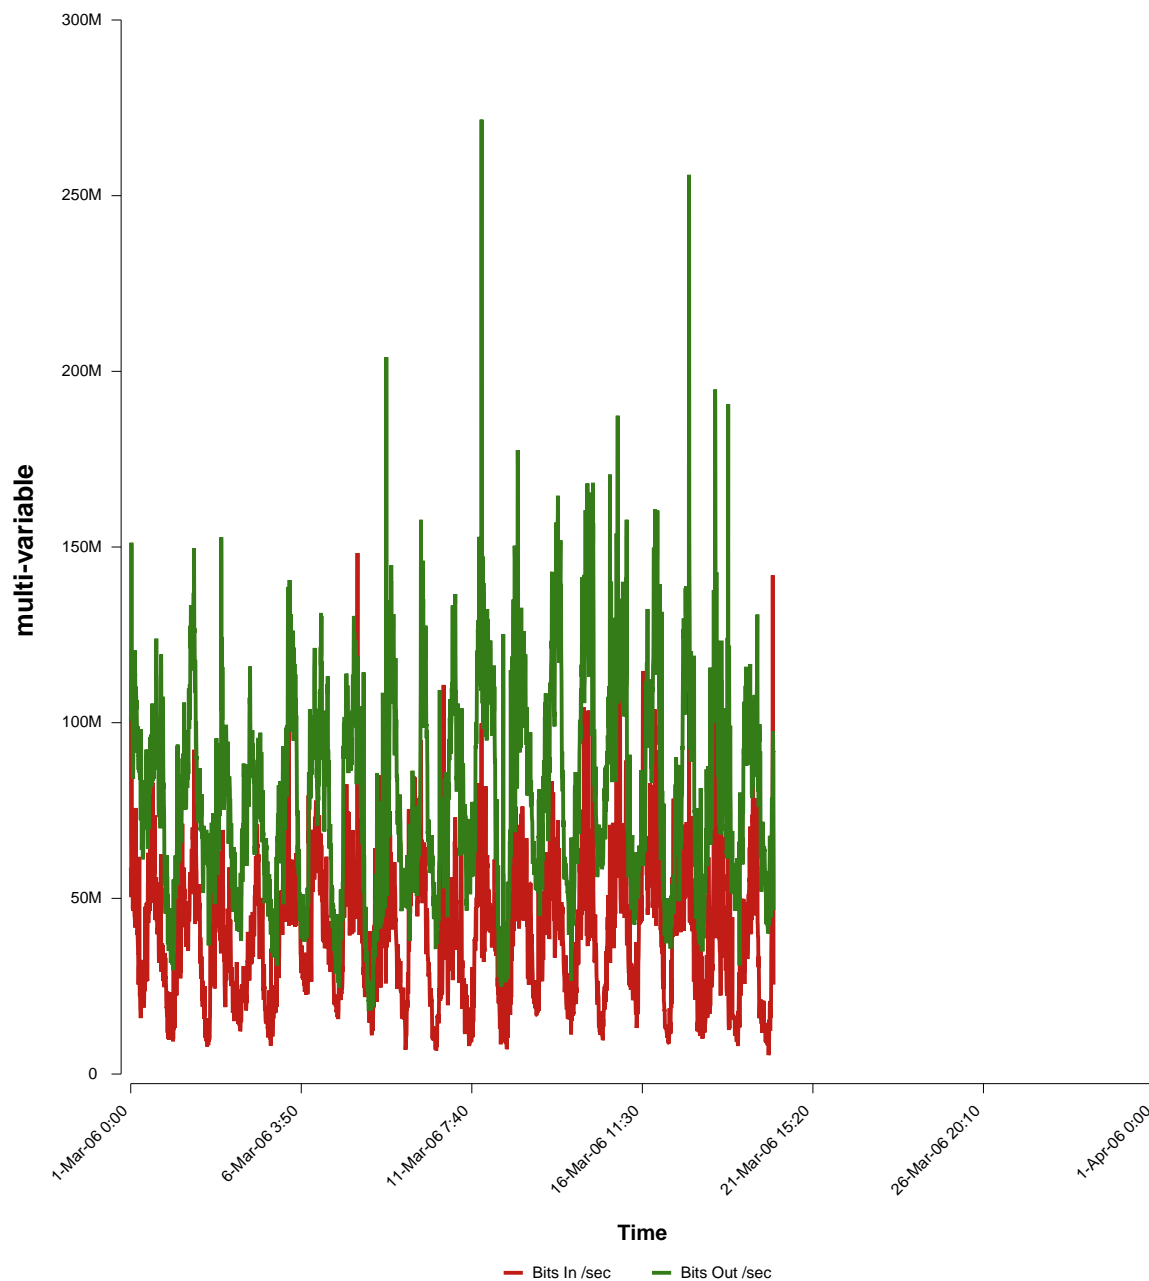

eHealth Trend Report

Divide by Time

SUNET-A-KRISTIANSTAD-HKR

Auto Range: Last Month
From: 2006/03/01 00:00
To: 2006/03/31 23:59

Created: 2006/04/02 04:21:24