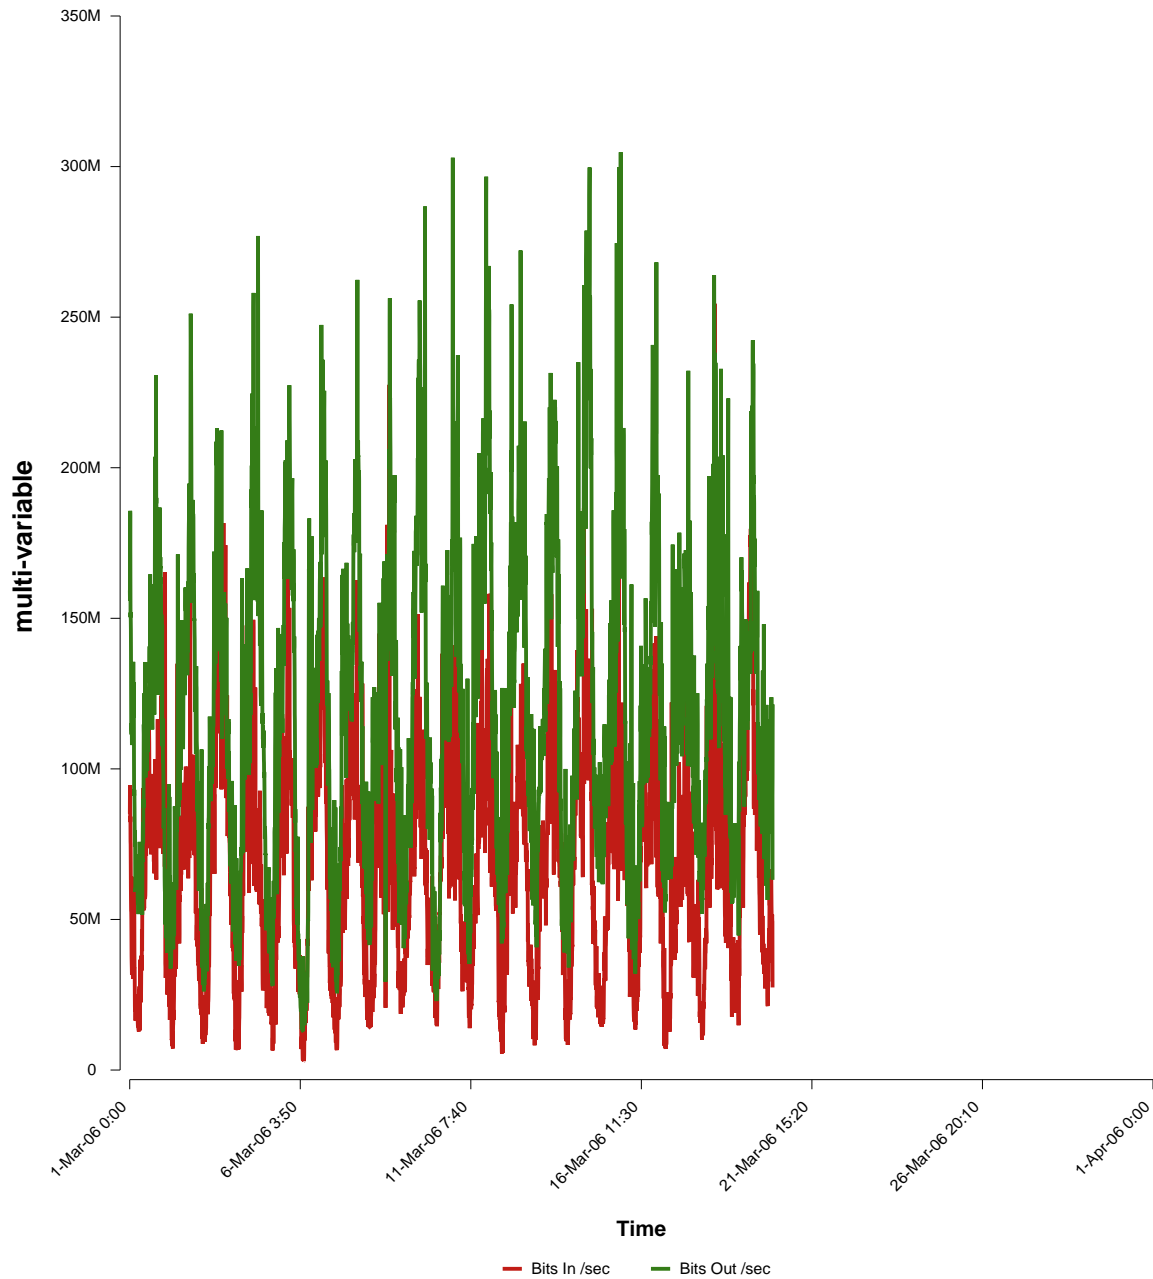

# eHealth Trend Report

Divide by Time

## SUNET-A-KALMAR-HIK

Auto Range: Last Month  
From: 2006/03/01 00:00  
To: 2006/03/31 23:59

Created: 2006/04/02 03:50:35