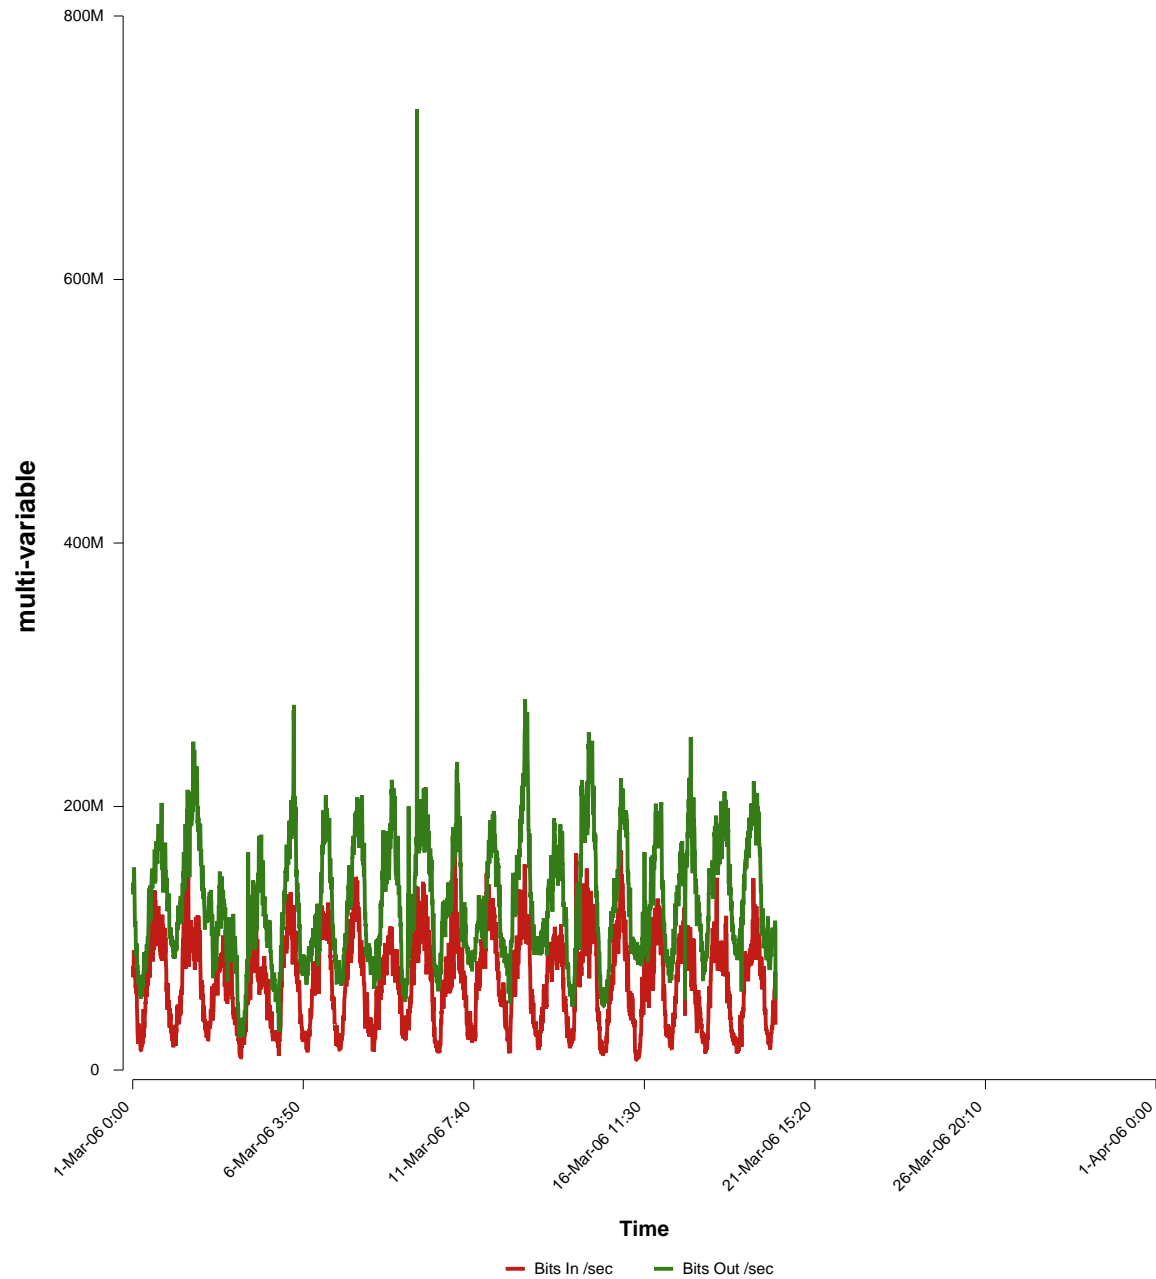

# eHealth Trend Report

Divide by Time

## SUNET-A-JONKOPING-HJ

Auto Range: Last Month  
From: 2006/03/01 00:00  
To: 2006/03/31 23:59

Created: 2006/04/02 03:40:33