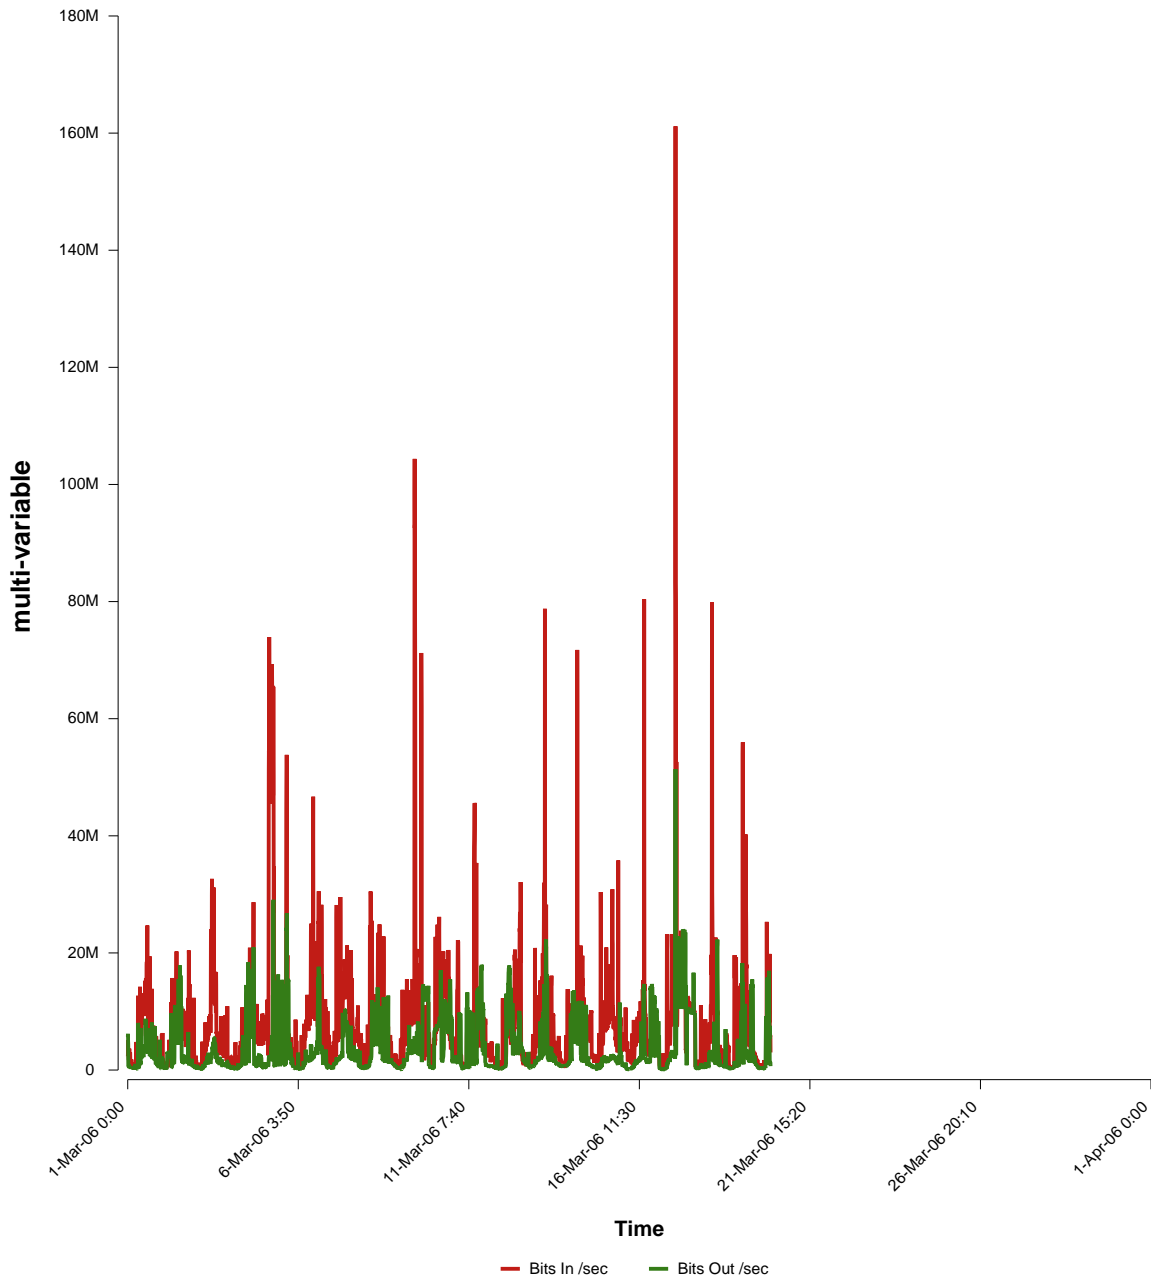

eHealth Trend Report

Divide by Time

SUNET-A-HALMSTAD-HH

Auto Range: Last Month
From: 2006/03/01 00:00
To: 2006/03/31 23:59

Created: 2006/04/02 03:50:36