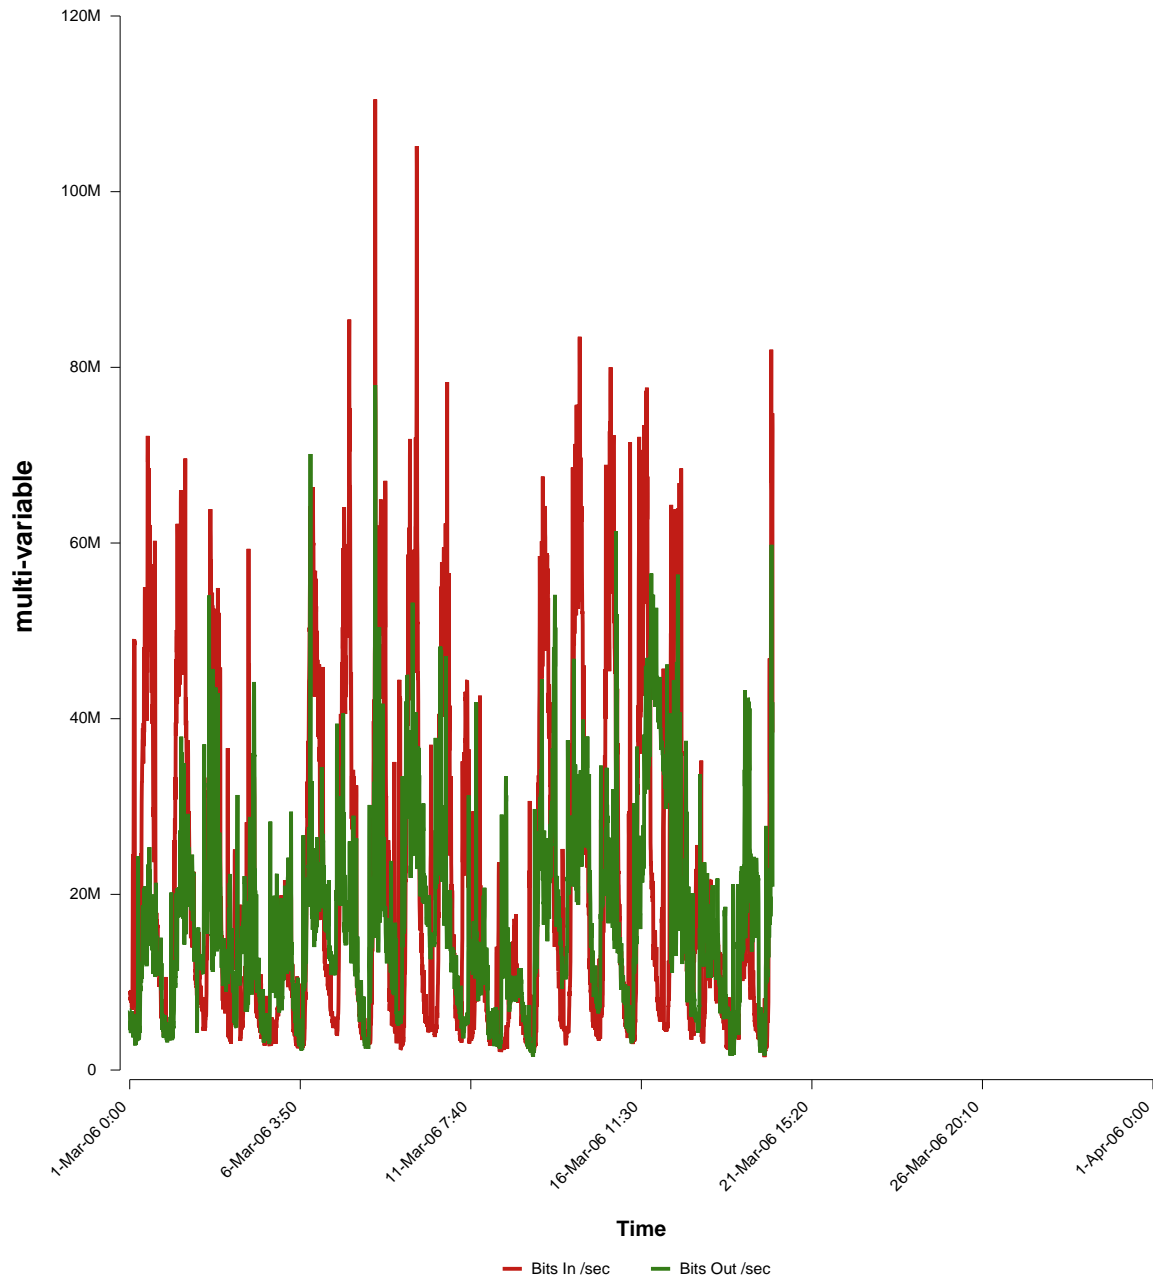

eHealth Trend Report

Divide by Time

SUNET-A-GBG-GU

Auto Range: Last Month
From: 2006/03/01 00:00
To: 2006/03/31 23:59

Created: 2006/04/02 03:40:34