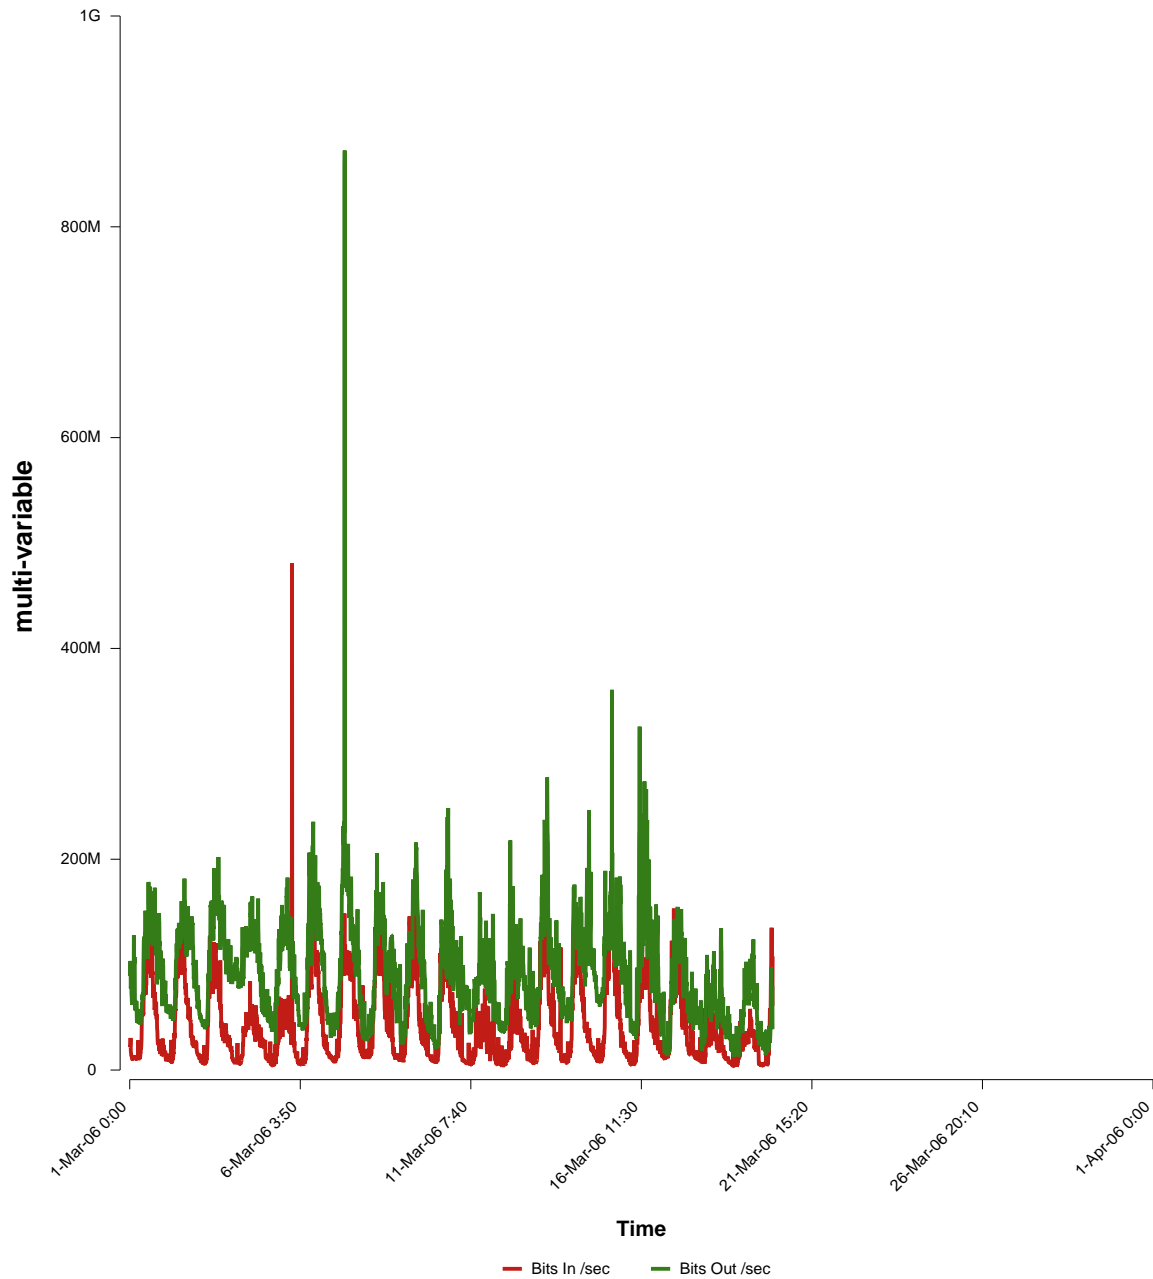

eHealth Trend Report

Divide by Time

SUNET-A-GBG-CHALMERS

Auto Range: Last Month
From: 2006/03/01 00:00
To: 2006/03/31 23:59

Created: 2006/04/02 03:30:34