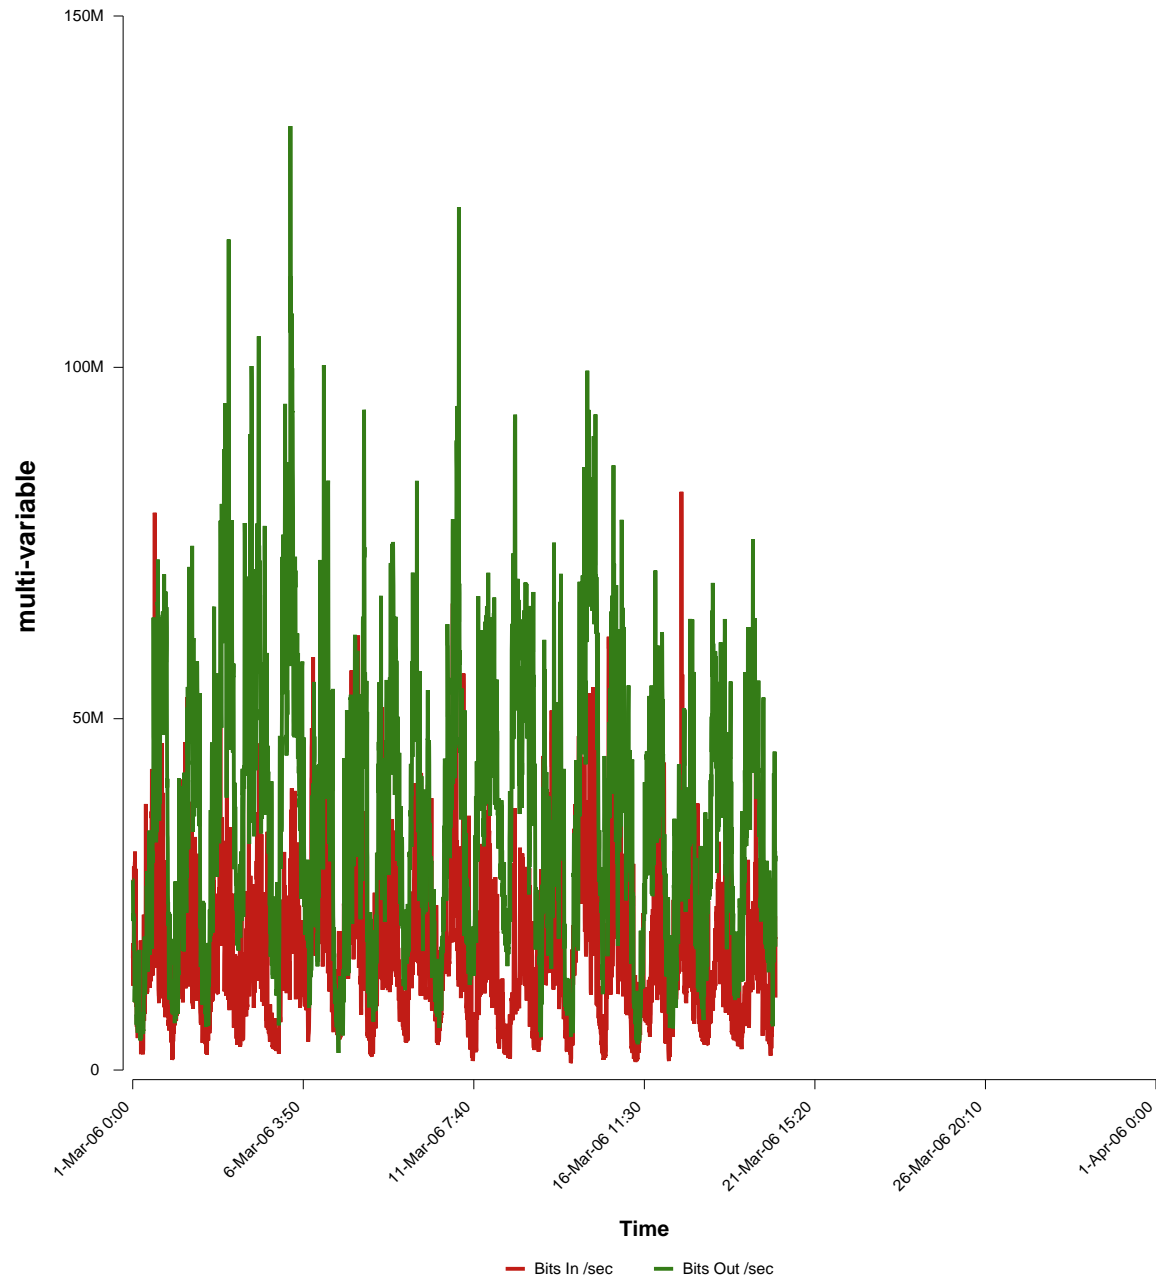

eHealth Trend Report

Divide by Time

SUNET-A-GAVLE-HIG

Auto Range: Last Month
From: 2006/03/01 00:00
To: 2006/03/31 23:59

Created: 2006/04/02 03:21:11