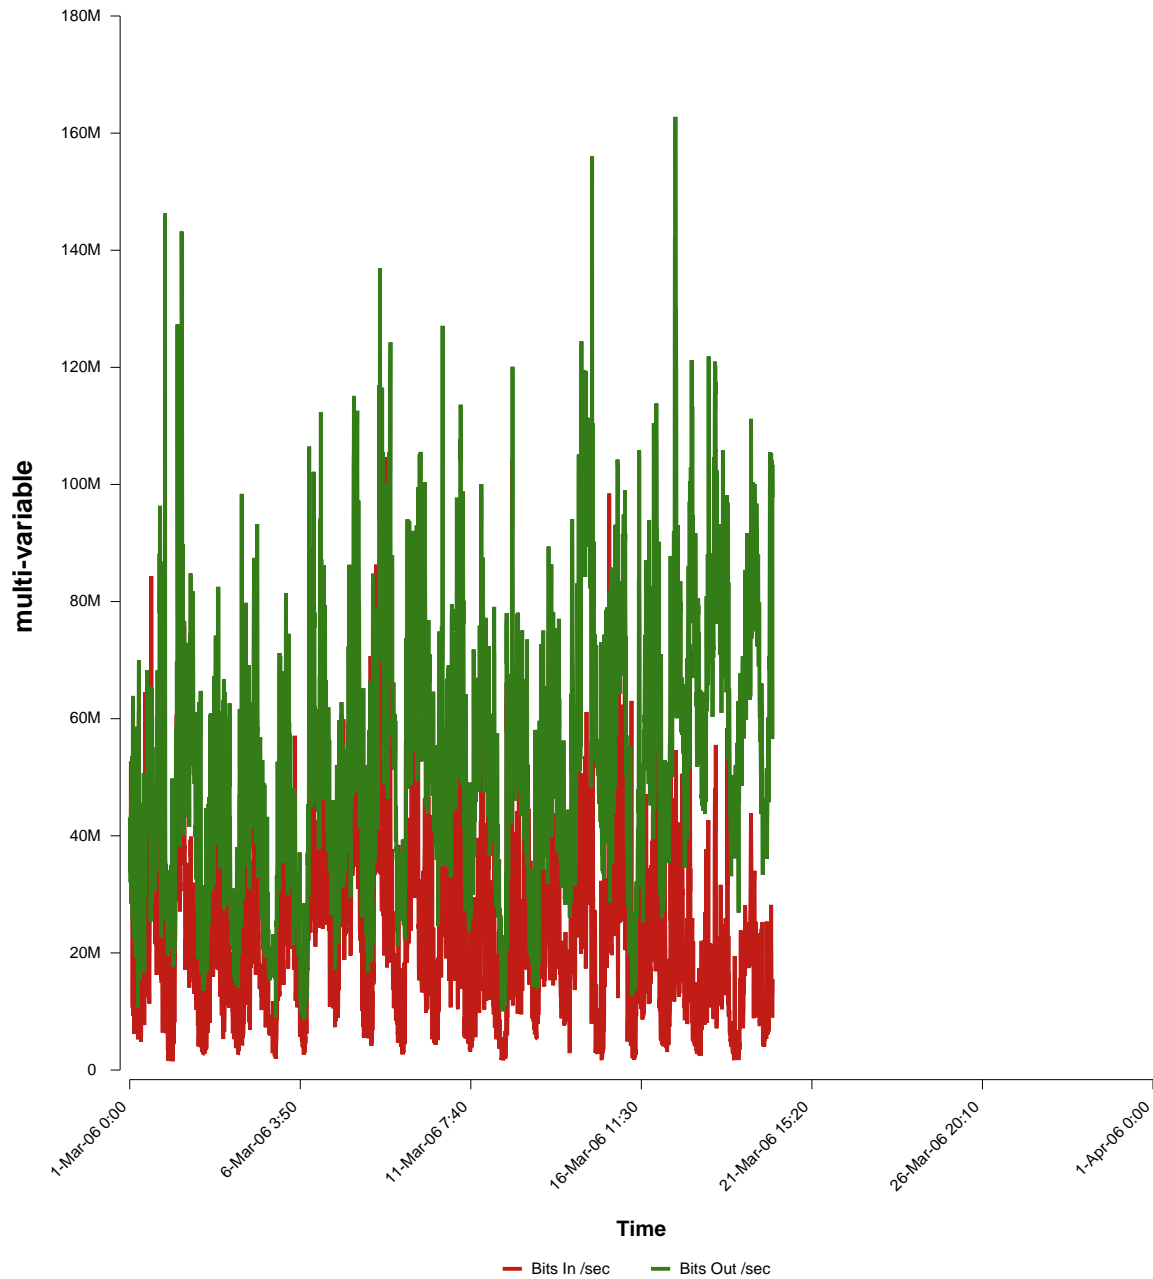

# eHealth Trend Report

Divide by Time

## SUNET-A-BORLANGE-DU

Auto Range: Last Month  
From: 2006/03/01 00:00  
To: 2006/03/31 23:59

Created: 2006/04/02 03:10:34