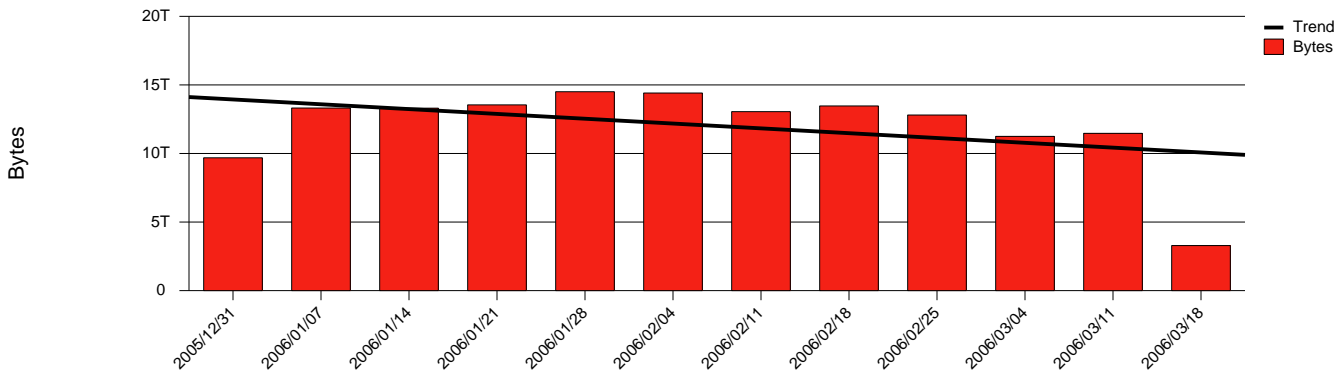

Monthly Health Report

Report for 2006/03/31, Subject: SUNET-A-VISBY-HGO

LAN/WAN

Total Network Volume by Month

Total Network Volume by Week

Total Network Volume by Day

Situations to Watch

Rank	Element Name	Variable	Threshold	Monthly Average		Days to (from) Threshold
			Value	Actual	Predicted	
1	hgo1-POS(Out)	Volume (Bandwidth %)	80.000	4.402	5.452	Increasing
2	hgo1-POS(In)	Volume (Bandwidth %)	80.000	1.407	1.282	Increasing