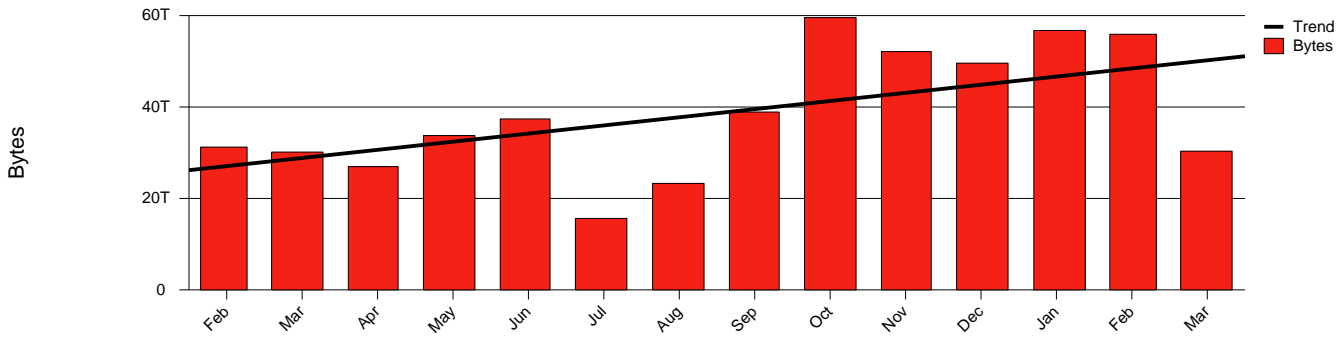

Monthly Health Report

Report for 2006/03/31, Subject: SUNET-A-VISBY-HGO

LAN/WAN

Total Network Volume by Month

Total Network Volume by Week

Total Network Volume by Day

Situations to Watch

Rank	Element Name	Variable	Threshold	Monthly Average		Days to (from) Threshold
			Value	Actual	Predicted	
1	hgo1-POS(Out)	Volume (Bandwidth %)	80.000	4.402	5.452	Increasing
2	hgo1-POS(In)	Volume (Bandwidth %)	80.000	1.407	1.282	Increasing