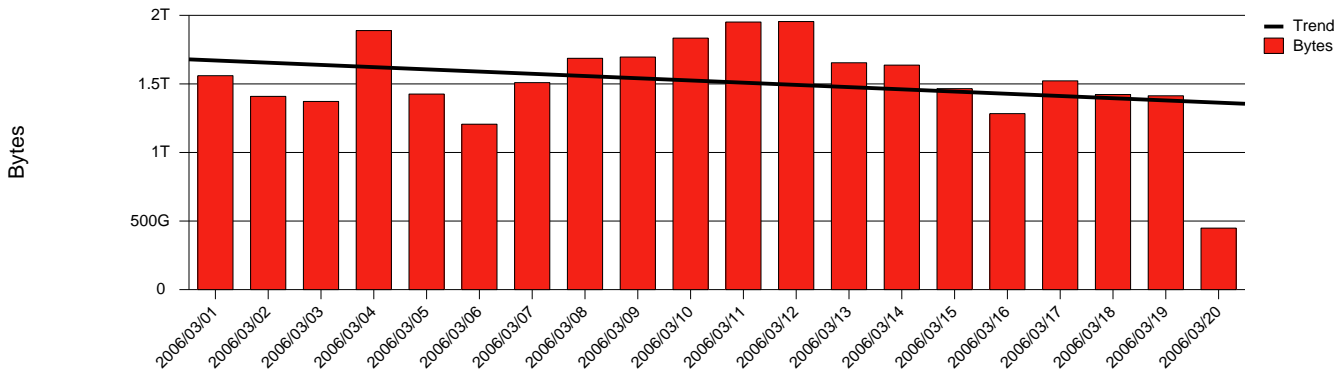

Monthly Health Report

Report for 2006/03/31, Subject: SUNET-A-VISBY-HGO

LAN/WAN

Total Network Volume by Month

Total Network Volume by Week

Total Network Volume by Day

Situations to Watch

Rank	Element Name	Variable	Threshold	Monthly Average		Days to (from) Threshold
			Value	Actual	Predicted	
1	hgo1-POS(Out)	Volume (Bandwidth %)	80.000	4.402	5.452	Increasing
2	hgo1-POS(In)	Volume (Bandwidth %)	80.000	1.407	1.282	Increasing