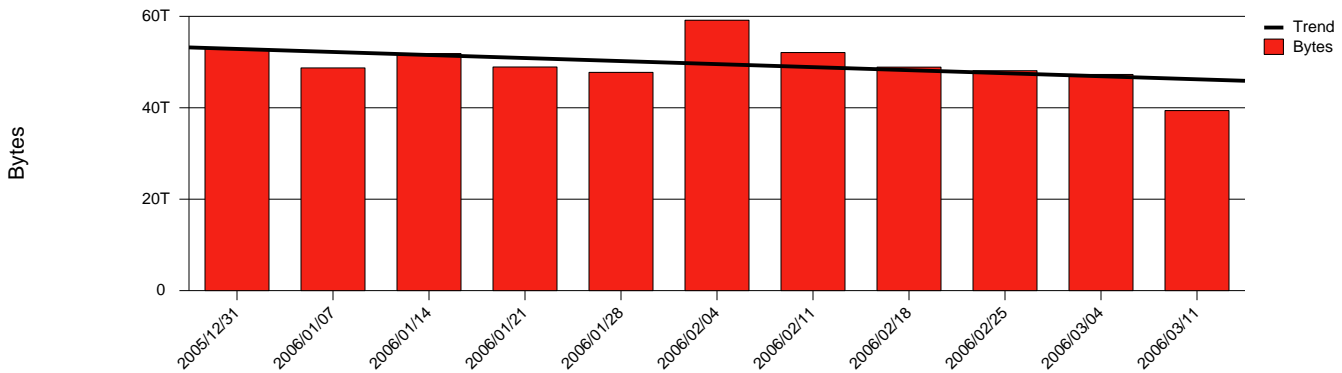

Monthly Health Report

Report for 2006/03/31, Subject: SUNET-A-UMEA-UMU

LAN/WAN

Total Network Volume by Month

Total Network Volume by Week

Total Network Volume by Day

Situations to Watch

Rank	Element Name	Variable	Threshold	Monthly Average		Days to (from)
			Value	Actual	Predicted	Threshold
1	umu1-SRP(Out)	Volume (Bandwidth %)	80.000	19.811	23.436	Increasing
2	umu1-SRP(In)	Volume (Bandwidth %)	80.000	6.348	6.657	Increasing
3	umu1-SRP(In)	Errors (% Frames)	5.000	0.000	0.000	Decreasing
4	umu2-SRP(In)	Volume (Bandwidth %)	80.000	0.004	0.000	Decreasing
5	umu2-SRP(In)	Errors (% Frames)	5.000	0.001	0.000	Decreasing
6	umu2-SRP(Out)	Volume (Bandwidth %)	80.000	0.004	0.000	Decreasing