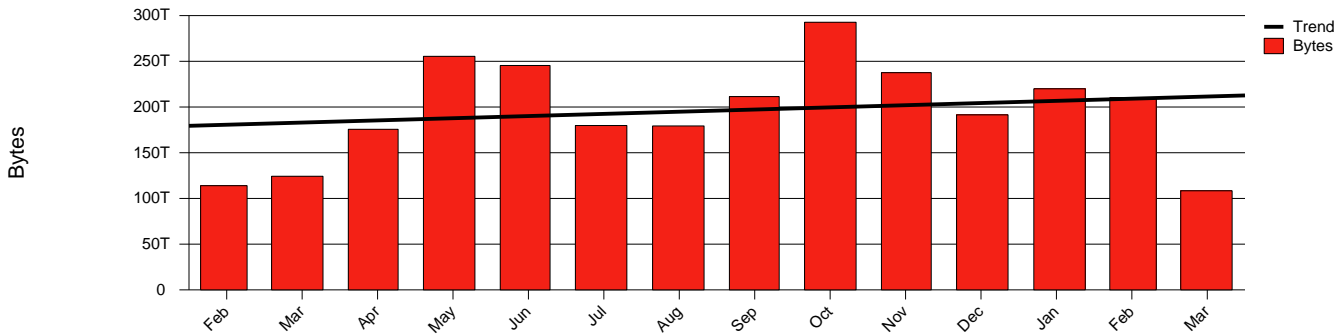

Monthly Health Report

Report for 2006/03/31, Subject: SUNET-A-UMEA-UMU

LAN/WAN

Total Network Volume by Month

Total Network Volume by Week

Total Network Volume by Day

Situations to Watch

Rank	Element Name	Variable	Threshold	Monthly Average		Days to (from)
			Value	Actual	Predicted	Threshold
1	umu1-SRP(Out)	Volume (Bandwidth %)	80.000	19.811	23.436	Increasing
2	umu1-SRP(In)	Volume (Bandwidth %)	80.000	6.348	6.657	Increasing
3	umu1-SRP(In)	Errors (% Frames)	5.000	0.000	0.000	Decreasing
4	umu2-SRP(In)	Volume (Bandwidth %)	80.000	0.004	0.000	Decreasing
5	umu2-SRP(In)	Errors (% Frames)	5.000	0.001	0.000	Decreasing
6	umu2-SRP(Out)	Volume (Bandwidth %)	80.000	0.004	0.000	Decreasing