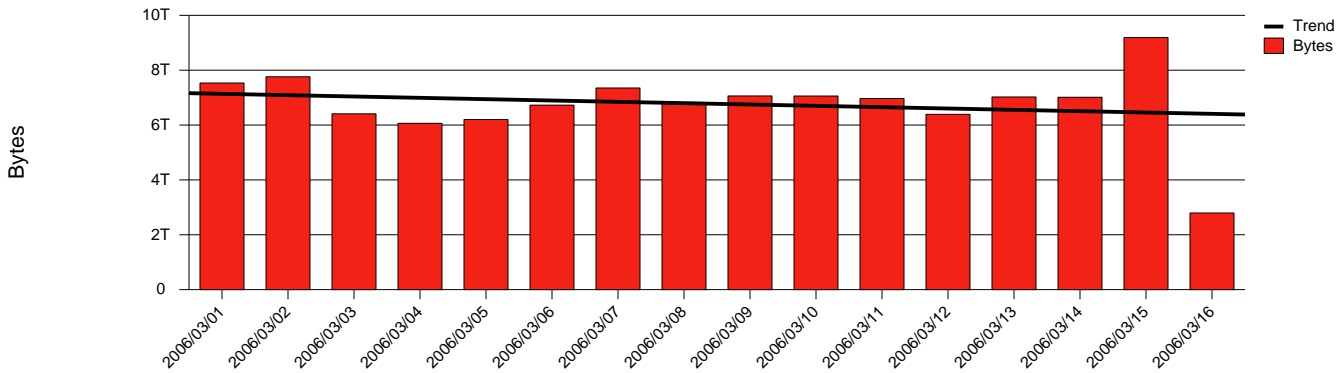

Monthly Health Report

Report for 2006/03/31, Subject: SUNET-A-UMEA-UMU

LAN/WAN

Total Network Volume by Month

Total Network Volume by Week

Total Network Volume by Day

Situations to Watch

Rank	Element Name	Variable	Threshold	Monthly Average		Days to (from)
			Value	Actual	Predicted	Threshold
1	umu1-SRP(Out)	Volume (Bandwidth %)	80.000	19.811	23.436	Increasing
2	umu1-SRP(In)	Volume (Bandwidth %)	80.000	6.348	6.657	Increasing
3	umu1-SRP(In)	Errors (% Frames)	5.000	0.000	0.000	Decreasing
4	umu2-SRP(In)	Volume (Bandwidth %)	80.000	0.004	0.000	Decreasing
5	umu2-SRP(In)	Errors (% Frames)	5.000	0.001	0.000	Decreasing
6	umu2-SRP(Out)	Volume (Bandwidth %)	80.000	0.004	0.000	Decreasing