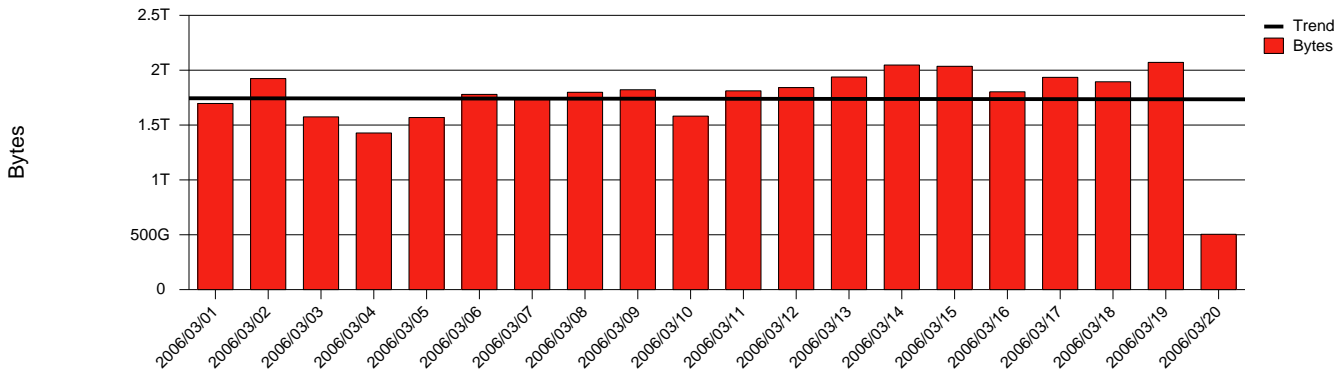

Monthly Health Report

Report for 2006/03/31, Subject: SUNET-A-SKOVDE-HIS

LAN/WAN

Total Network Volume by Month

Total Network Volume by Week

Total Network Volume by Day

Situations to Watch

Rank	Element Name	Variable	Threshold	Monthly Average		Days to (from)
			Value	Actual	Predicted	Threshold
1	his1-SRP(Out)	Volume (Bandwidth %)	80.000	4.682	3.656	Increasing
2	his1-SRP(In)	Volume (Bandwidth %)	80.000	1.976	1.589	Increasing
3	his2-SRP(In)	Errors (% Frames)	5.000	0.002	0.001	Increasing
4	his1-SRP(In)	Errors (% Frames)	5.000	0.000	0.000	Decreasing
5	his2-SRP(In)	Volume (Bandwidth %)	80.000	0.002	0.002	Decreasing
6	his2-SRP(Out)	Volume (Bandwidth %)	80.000	0.001	0.001	Decreasing