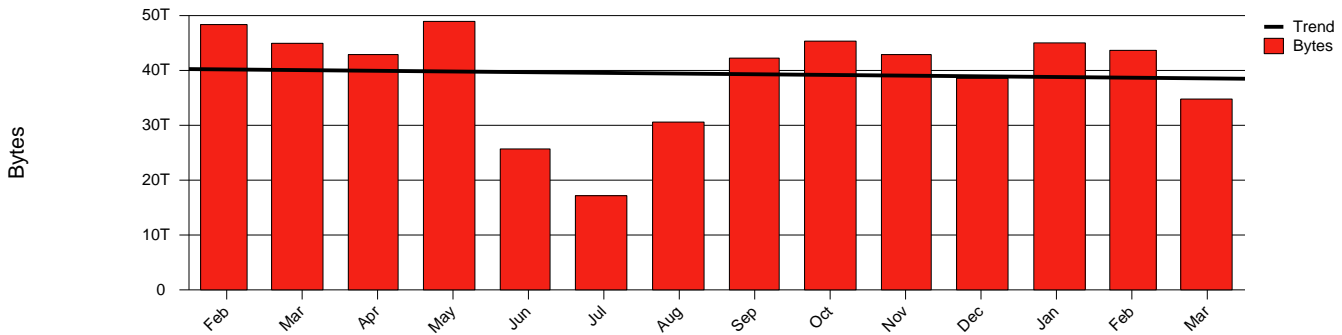

Monthly Health Report

Report for 2006/03/31, Subject: SUNET-A-SKOVDE-HIS

LAN/WAN

Total Network Volume by Month

Total Network Volume by Week

Total Network Volume by Day

Situations to Watch

Rank	Element Name	Variable	Threshold	Monthly Average		Days to (from)
			Value	Actual	Predicted	Threshold
1	his1-SRP(Out)	Volume (Bandwidth %)	80.000	4.682	3.656	Increasing
2	his1-SRP(In)	Volume (Bandwidth %)	80.000	1.976	1.589	Increasing
3	his2-SRP(In)	Errors (% Frames)	5.000	0.002	0.001	Increasing
4	his1-SRP(In)	Errors (% Frames)	5.000	0.000	0.000	Decreasing
5	his2-SRP(In)	Volume (Bandwidth %)	80.000	0.002	0.002	Decreasing
6	his2-SRP(Out)	Volume (Bandwidth %)	80.000	0.001	0.001	Decreasing