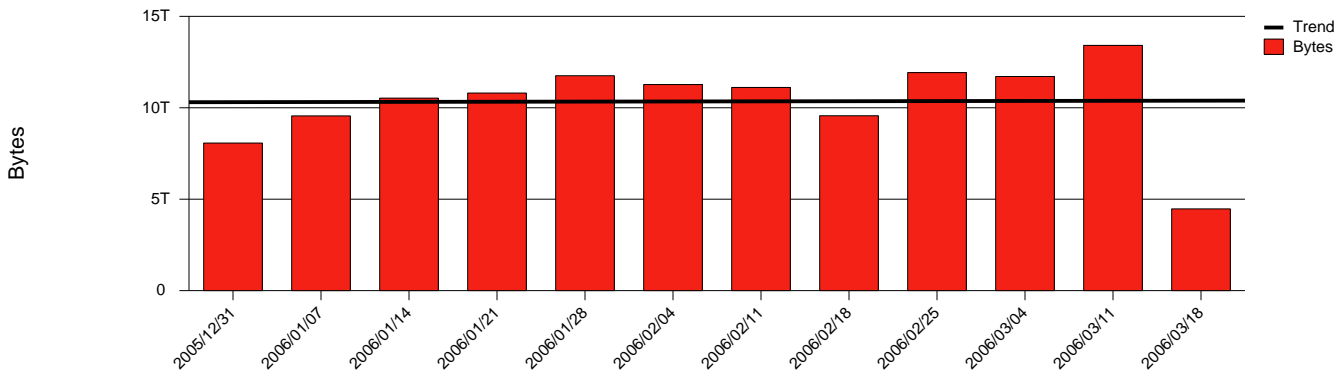

Monthly Health Report

Report for 2006/03/31, Subject: SUNET-A-SKOVDE-HIS

LAN/WAN

Total Network Volume by Month

Total Network Volume by Week

Total Network Volume by Day

Situations to Watch

Rank	Element Name	Variable	Threshold	Monthly Average		Days to (from)
			Value	Actual	Predicted	Threshold
1	his1-SRP(Out)	Volume (Bandwidth %)	80.000	4.682	3.656	Increasing
2	his1-SRP(In)	Volume (Bandwidth %)	80.000	1.976	1.589	Increasing
3	his2-SRP(In)	Errors (% Frames)	5.000	0.002	0.001	Increasing
4	his1-SRP(In)	Errors (% Frames)	5.000	0.000	0.000	Decreasing
5	his2-SRP(In)	Volume (Bandwidth %)	80.000	0.002	0.002	Decreasing
6	his2-SRP(Out)	Volume (Bandwidth %)	80.000	0.001	0.001	Decreasing