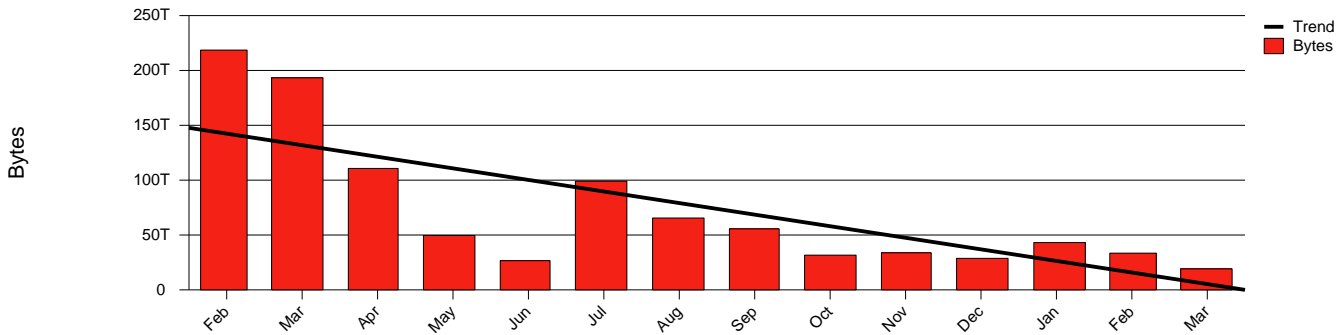

Monthly Health Report

Report for 2006/03/31, Subject: SUNET-A-LINKOPING-LIU

LAN/WAN

Total Network Volume by Month

Total Network Volume by Week

Total Network Volume by Day

Situations to Watch

Rank	Element Name	Variable	Threshold	Monthly Average		Days to (from) Threshold
			Value	Actual	Predicted	
1	liu1-SRP(In)	Errors (% Frames)	5.000	0.003	0.001	Increasing
2	liu1-SRP(Out)	Volume (Bandwidth %)	80.000	0.001	0.002	Increasing
3	liu2-SRP(In)	Errors (% Frames)	5.000	0.000	0.000	Increasing
4	liu2-SRP(In)	Volume (Bandwidth %)	80.000	1.347	0.162	Decreasing
5	liu2-SRP(Out)	Volume (Bandwidth %)	80.000	2.318	0.000	Decreasing
6	liu1-SRP(In)	Volume (Bandwidth %)	80.000	0.002	0.002	Decreasing