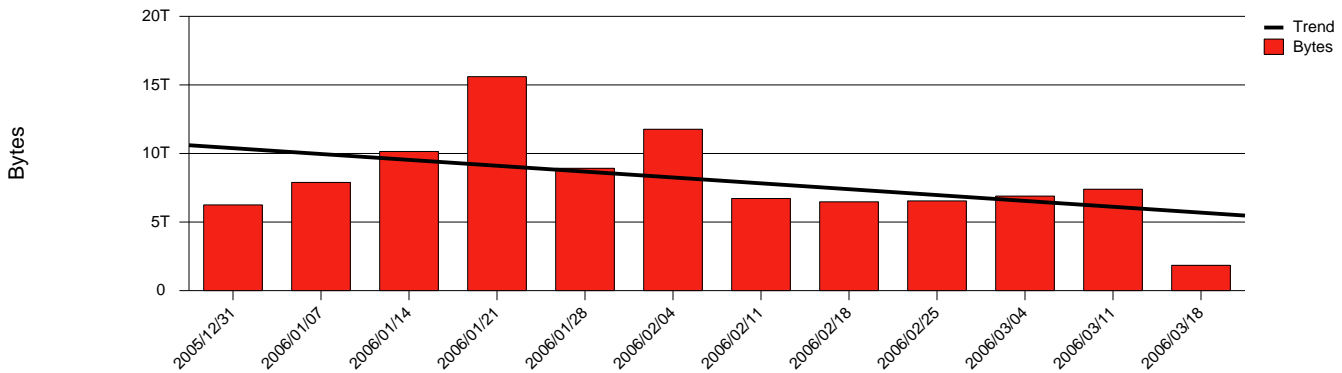

Monthly Health Report

Report for 2006/03/31, Subject: SUNET-A-LINKOPING-LIU

LAN/WAN

Total Network Volume by Month

Total Network Volume by Week

Total Network Volume by Day

Situations to Watch

Rank	Element Name	Variable	Threshold	Monthly Average		Days to (from) Threshold
			Value	Actual	Predicted	
1	liu1-SRP(In)	Errors (% Frames)	5.000	0.003	0.001	Increasing
2	liu1-SRP(Out)	Volume (Bandwidth %)	80.000	0.001	0.002	Increasing
3	liu2-SRP(In)	Errors (% Frames)	5.000	0.000	0.000	Increasing
4	liu2-SRP(In)	Volume (Bandwidth %)	80.000	1.347	0.162	Decreasing
5	liu2-SRP(Out)	Volume (Bandwidth %)	80.000	2.318	0.000	Decreasing
6	liu1-SRP(In)	Volume (Bandwidth %)	80.000	0.002	0.002	Decreasing