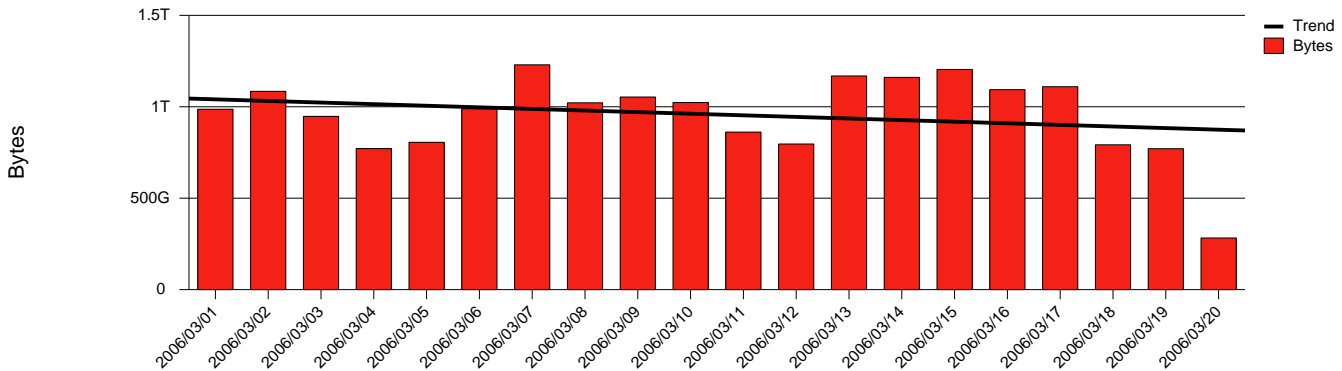

Monthly Health Report

Report for 2006/03/31, Subject: SUNET-A-LINKOPING-LIU

LAN/WAN

Total Network Volume by Month

Total Network Volume by Week

Total Network Volume by Day

Situations to Watch

Rank	Element Name	Variable	Threshold	Monthly Average		Days to (from) Threshold
			Value	Actual	Predicted	
1	liu1-SRP(In)	Errors (% Frames)	5.000	0.003	0.001	Increasing
2	liu1-SRP(Out)	Volume (Bandwidth %)	80.000	0.001	0.002	Increasing
3	liu2-SRP(In)	Errors (% Frames)	5.000	0.000	0.000	Increasing
4	liu2-SRP(In)	Volume (Bandwidth %)	80.000	1.347	0.162	Decreasing
5	liu2-SRP(Out)	Volume (Bandwidth %)	80.000	2.318	0.000	Decreasing
6	liu1-SRP(In)	Volume (Bandwidth %)	80.000	0.002	0.002	Decreasing