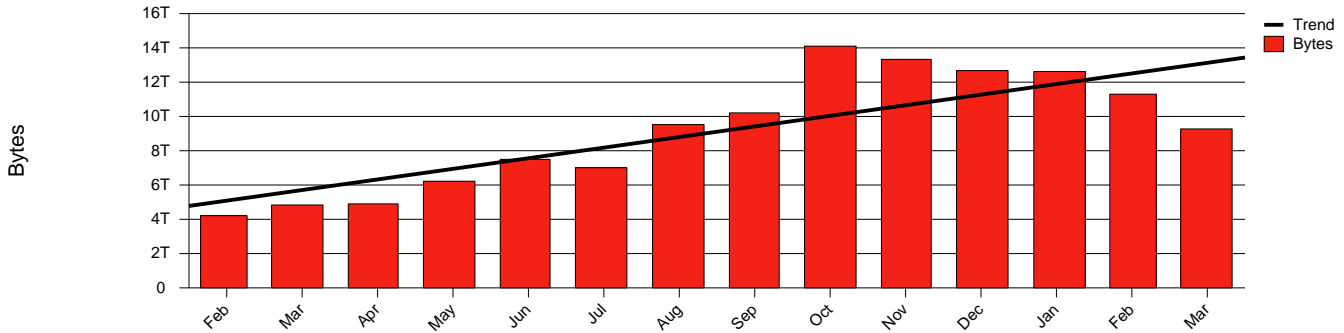

Monthly Health Report

Report for 2006/03/31, Subject: SUNET-A-KIRUNA-IRF

LAN/WAN

Total Network Volume by Month

Total Network Volume by Week

Total Network Volume by Day

Situations to Watch

Rank	Element Name	Variable	Threshold	Monthly Average		Days to (from)
			Value	Actual	Predicted	Threshold
1	irf1-SRP(Out)	Volume (Bandwidth %)	80.000	1.345	1.435	Increasing
2	irf1-SRP(In)	Volume (Bandwidth %)	80.000	0.429	0.374	Increasing
3	irf2-SRP(In)	Volume (Bandwidth %)	80.000	0.002	0.014	Increasing
4	irf1-SRP(In)	Errors (% Frames)	5.000	0.000	0.001	Increasing
5	irf2-SRP(In)	Errors (% Frames)	5.000	0.007	0.002	Increasing
6	irf2-SRP(Out)	Volume (Bandwidth %)	80.000	0.000	0.000	Decreasing