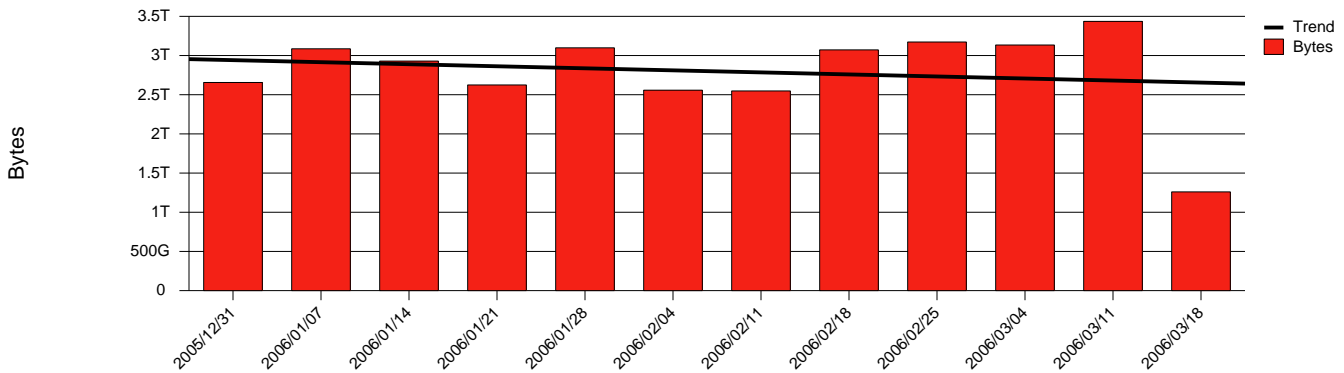

Monthly Health Report

Report for 2006/03/31, Subject: SUNET-A-KIRUNA-IRF

LAN/WAN

Total Network Volume by Month

Total Network Volume by Week

Total Network Volume by Day

Situations to Watch

Rank	Element Name	Variable	Threshold	Monthly Average		Days to (from)
			Value	Actual	Predicted	Threshold
1	irf1-SRP(Out)	Volume (Bandwidth %)	80.000	1.345	1.435	Increasing
2	irf1-SRP(In)	Volume (Bandwidth %)	80.000	0.429	0.374	Increasing
3	irf2-SRP(In)	Volume (Bandwidth %)	80.000	0.002	0.014	Increasing
4	irf1-SRP(In)	Errors (% Frames)	5.000	0.000	0.001	Increasing
5	irf2-SRP(In)	Errors (% Frames)	5.000	0.007	0.002	Increasing
6	irf2-SRP(Out)	Volume (Bandwidth %)	80.000	0.000	0.000	Decreasing