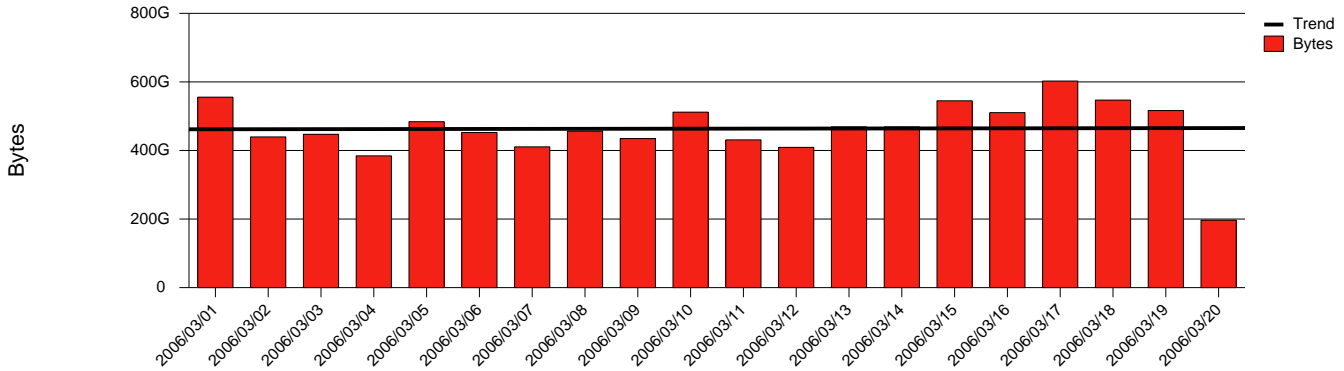

Monthly Health Report

Report for 2006/03/31, Subject: SUNET-A-KIRUNA-IRF

LAN/WAN

Total Network Volume by Month

Total Network Volume by Week

Total Network Volume by Day

Situations to Watch

Rank	Element Name	Variable	Threshold	Monthly Average		Days to (from)
			Value	Actual	Predicted	Threshold
1	irf1-SRP(Out)	Volume (Bandwidth %)	80.000	1.345	1.435	Increasing
2	irf1-SRP(In)	Volume (Bandwidth %)	80.000	0.429	0.374	Increasing
3	irf2-SRP(In)	Volume (Bandwidth %)	80.000	0.002	0.014	Increasing
4	irf1-SRP(In)	Errors (% Frames)	5.000	0.000	0.001	Increasing
5	irf2-SRP(In)	Errors (% Frames)	5.000	0.007	0.002	Increasing
6	irf2-SRP(Out)	Volume (Bandwidth %)	80.000	0.000	0.000	Decreasing