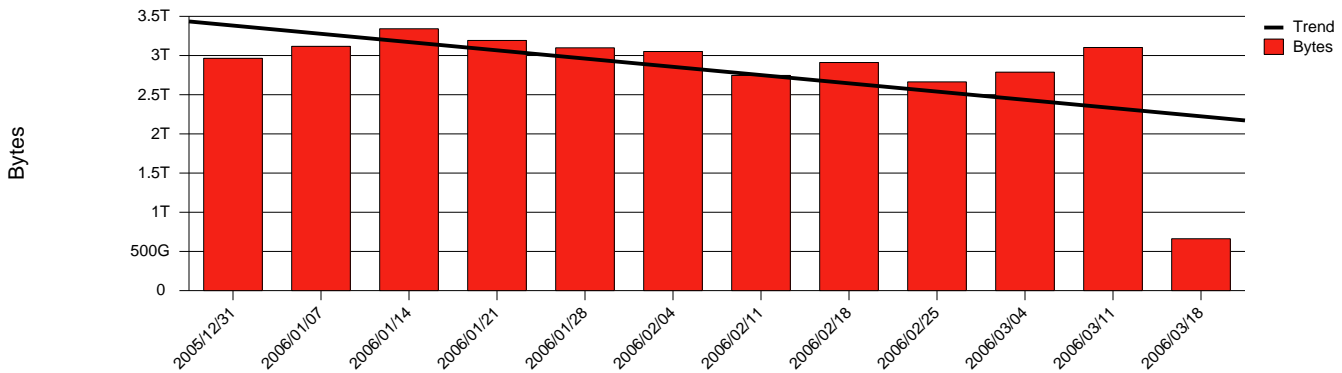

Monthly Health Report

Report for 2006/03/31, Subject: SUNET-A-GBG-GU

LAN/WAN

Total Network Volume by Month

Total Network Volume by Week

Total Network Volume by Day

Situations to Watch

Rank	Element Name	Variable	Threshold	Monthly Average		Days to (from)
			Value	Actual	Predicted	Threshold
1	gu2-SRP(In)	Errors (% Frames)	5.000	0.002	0.000	Increasing
2	gu1-SRP(In)	Volume (Bandwidth %)	80.000	0.834	0.767	Decreasing
3	gu1-SRP(In)	Errors (% Frames)	5.000	0.000	0.000	Decreasing
4	gu1-SRP(Out)	Volume (Bandwidth %)	80.000	0.662	0.752	Decreasing
5	gu2-SRP(In)	Volume (Bandwidth %)	80.000	0.003	0.000	Decreasing
6	gu2-SRP(Out)	Volume (Bandwidth %)	80.000	0.000	0.000	Decreasing