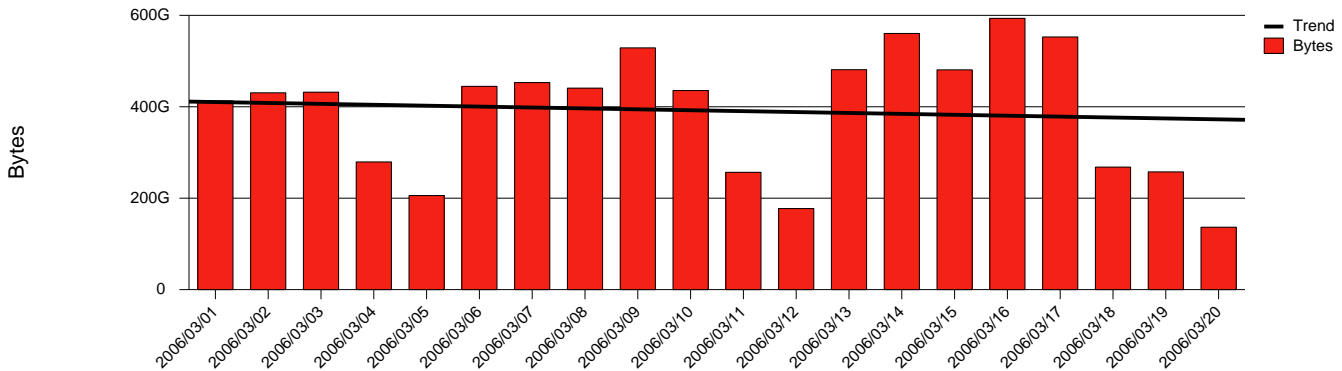

Monthly Health Report

Report for 2006/03/31, Subject: SUNET-A-GBG-GU

LAN/WAN

Total Network Volume by Month

Total Network Volume by Week

Total Network Volume by Day

Situations to Watch

Rank	Element Name	Variable	Threshold	Monthly Average		Days to (from)
			Value	Actual	Predicted	Threshold
1	gu2-SRP(In)	Errors (% Frames)	5.000	0.002	0.000	Increasing
2	gu1-SRP(In)	Volume (Bandwidth %)	80.000	0.834	0.767	Decreasing
3	gu1-SRP(In)	Errors (% Frames)	5.000	0.000	0.000	Decreasing
4	gu1-SRP(Out)	Volume (Bandwidth %)	80.000	0.662	0.752	Decreasing
5	gu2-SRP(In)	Volume (Bandwidth %)	80.000	0.003	0.000	Decreasing
6	gu2-SRP(Out)	Volume (Bandwidth %)	80.000	0.000	0.000	Decreasing