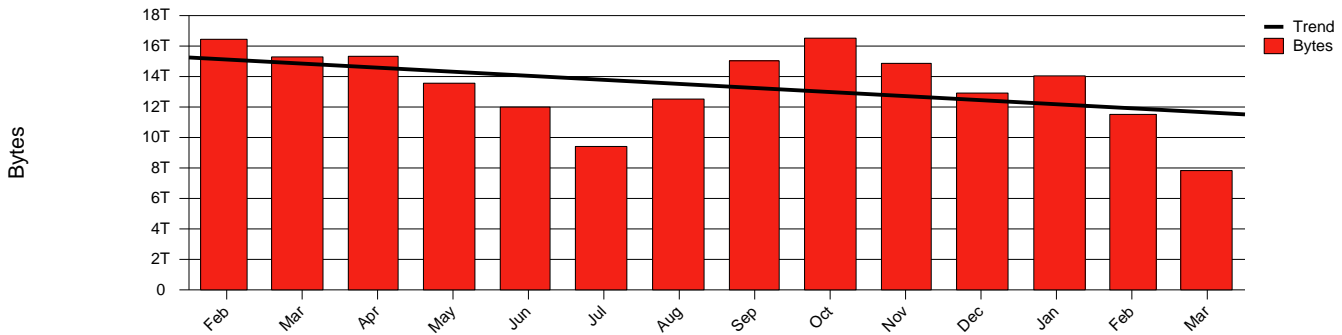

Monthly Health Report

Report for 2006/03/31, Subject: SUNET-A-GBG-GU

LAN/WAN

Total Network Volume by Month

Total Network Volume by Week

Total Network Volume by Day

Situations to Watch

Rank	Element Name	Variable	Threshold	Monthly Average		Days to (from)
			Value	Actual	Predicted	Threshold
1	gu2-SRP(In)	Errors (% Frames)	5.000	0.002	0.000	Increasing
2	gu1-SRP(In)	Volume (Bandwidth %)	80.000	0.834	0.767	Decreasing
3	gu1-SRP(In)	Errors (% Frames)	5.000	0.000	0.000	Decreasing
4	gu1-SRP(Out)	Volume (Bandwidth %)	80.000	0.662	0.752	Decreasing
5	gu2-SRP(In)	Volume (Bandwidth %)	80.000	0.003	0.000	Decreasing
6	gu2-SRP(Out)	Volume (Bandwidth %)	80.000	0.000	0.000	Decreasing