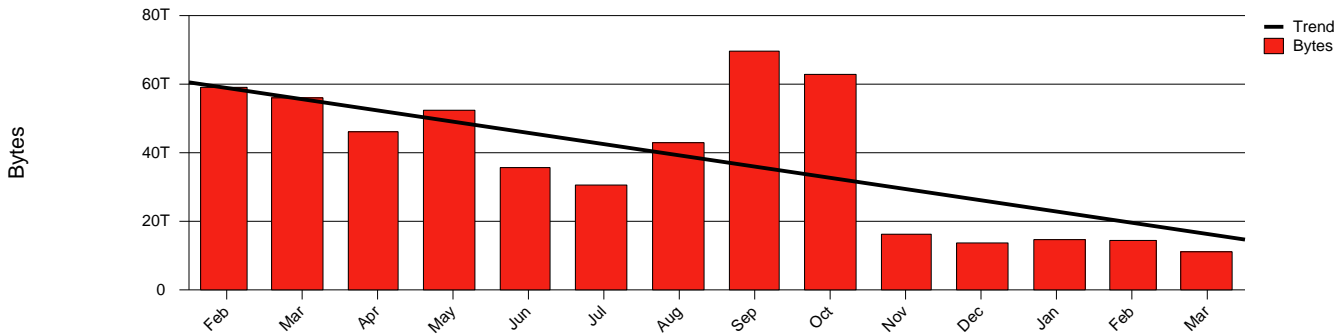

Monthly Health Report

Report for 2006/03/31, Subject: SUNET-A-GAVLE-HIG

LAN/WAN

Total Network Volume by Month

Total Network Volume by Week

Total Network Volume by Day

Situations to Watch

Rank	Element Name	Variable	Threshold	Monthly Average		Days to (from) Threshold
			Value	Actual	Predicted	
1	hig2-SRP(In)	Volume (Bandwidth %)	80.000	0.003	0.179	Decreasing
2	hig2-SRP(In)	Errors (% Frames)	5.000	0.000	0.000	Decreasing
3	hig2-SRP(Out)	Volume (Bandwidth %)	80.000	0.362	0.433	Decreasing
4	hig1-SRP(In)	Volume (Bandwidth %)	80.000	0.652	0.398	Decreasing
5	hig1-SRP(In)	Errors (% Frames)	5.000	0.000	0.000	Decreasing
6	hig1-SRP(Out)	Volume (Bandwidth %)	80.000	1.110	0.894	Decreasing