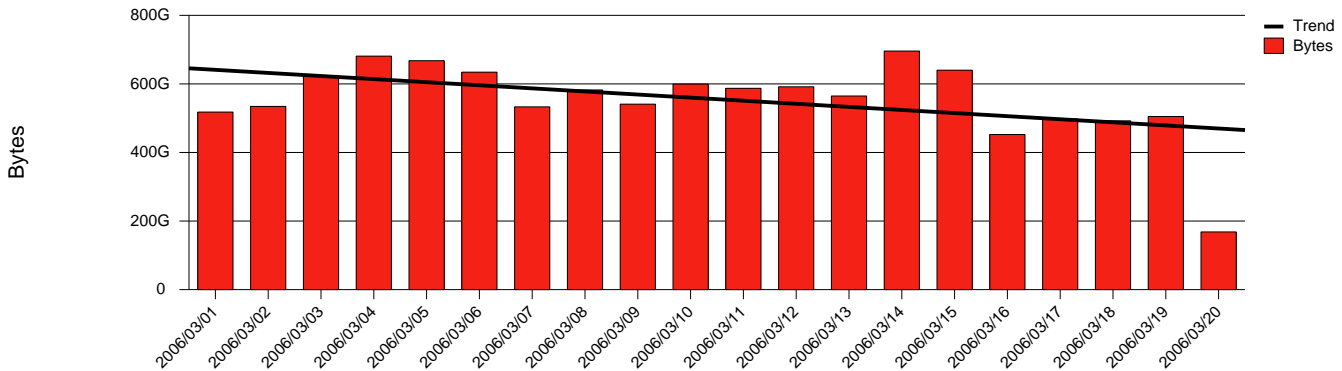

Monthly Health Report

Report for 2006/03/31, Subject: SUNET-A-GAVLE-HIG

LAN/WAN

Total Network Volume by Month

Total Network Volume by Week

Total Network Volume by Day

Situations to Watch

Rank	Element Name	Variable	Threshold	Monthly Average		Days to (from) Threshold
			Value	Actual	Predicted	
1	hig2-SRP(In)	Volume (Bandwidth %)	80.000	0.003	0.179	Decreasing
2	hig2-SRP(In)	Errors (% Frames)	5.000	0.000	0.000	Decreasing
3	hig2-SRP(Out)	Volume (Bandwidth %)	80.000	0.362	0.433	Decreasing
4	hig1-SRP(In)	Volume (Bandwidth %)	80.000	0.652	0.398	Decreasing
5	hig1-SRP(In)	Errors (% Frames)	5.000	0.000	0.000	Decreasing
6	hig1-SRP(Out)	Volume (Bandwidth %)	80.000	1.110	0.894	Decreasing