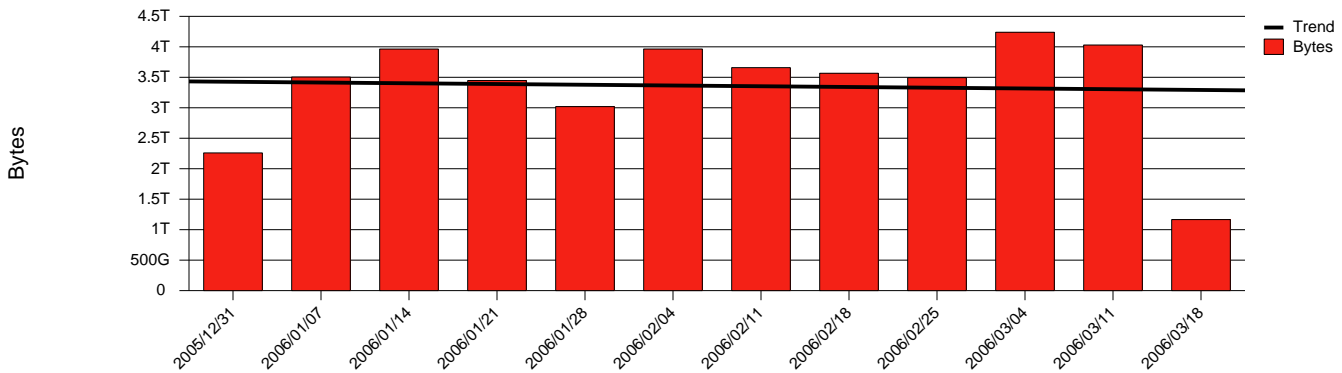

Monthly Health Report

Report for 2006/03/31, Subject: SUNET-A-GAVLE-HIG

LAN/WAN

Total Network Volume by Month

Total Network Volume by Week

Total Network Volume by Day

Situations to Watch

Rank	Element Name	Variable	Threshold	Monthly Average		Days to (from) Threshold
			Value	Actual	Predicted	
1	hig2-SRP(In)	Volume (Bandwidth %)	80.000	0.003	0.179	Decreasing
2	hig2-SRP(In)	Errors (% Frames)	5.000	0.000	0.000	Decreasing
3	hig2-SRP(Out)	Volume (Bandwidth %)	80.000	0.362	0.433	Decreasing
4	hig1-SRP(In)	Volume (Bandwidth %)	80.000	0.652	0.398	Decreasing
5	hig1-SRP(In)	Errors (% Frames)	5.000	0.000	0.000	Decreasing
6	hig1-SRP(Out)	Volume (Bandwidth %)	80.000	1.110	0.894	Decreasing