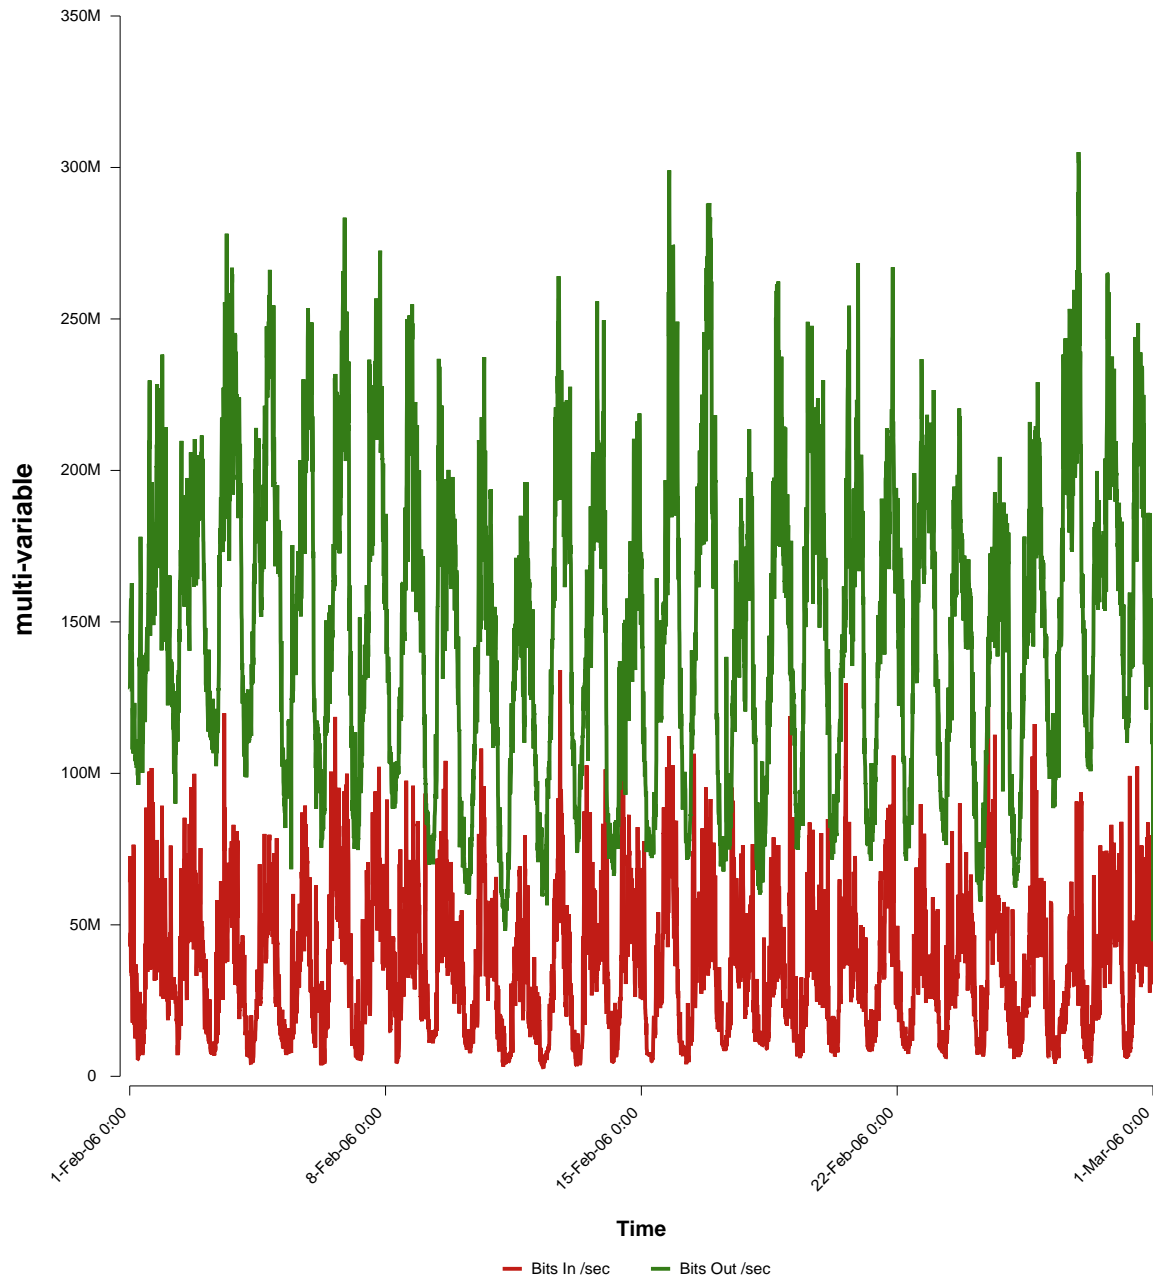

eHealth Trend Report

Divide by Time

SUNET-A-VISBY-HGO

Auto Range: Last Month
From: 2006/02/01 00:00
To: 2006/02/28 23:59

Created: 2006/03/02 07:45:50