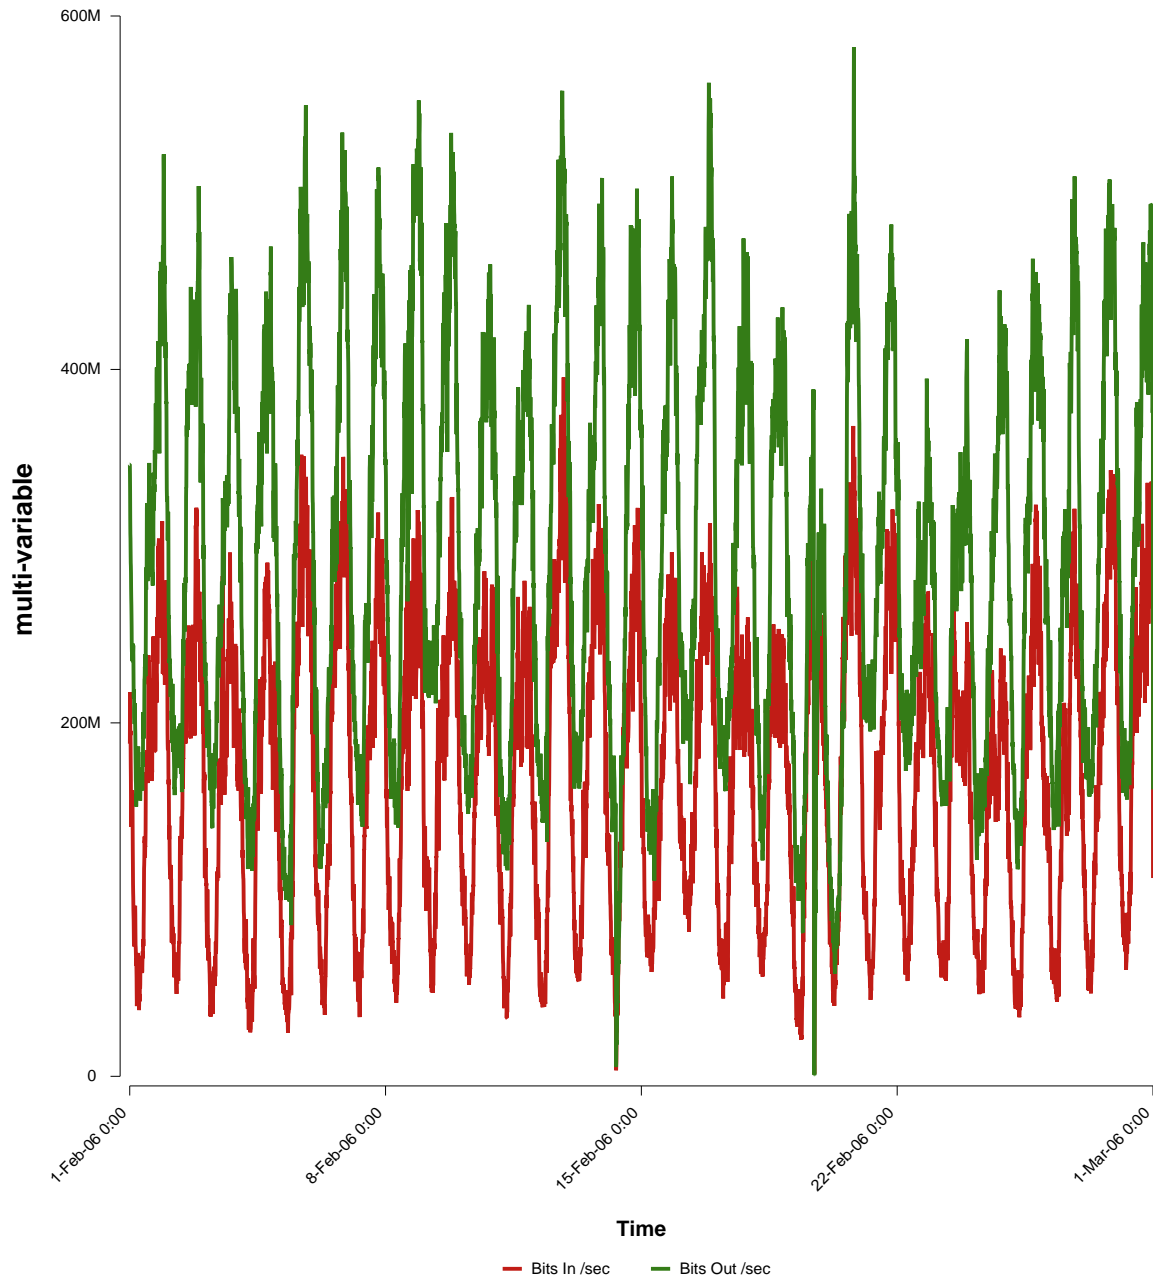

# eHealth Trend Report

Divide by Time

## SUNET-A-VAXJO-VXU

Auto Range: Last Month  
From: 2006/02/01 00:00  
To: 2006/02/28 23:59

Created: 2006/03/02 07:30:50