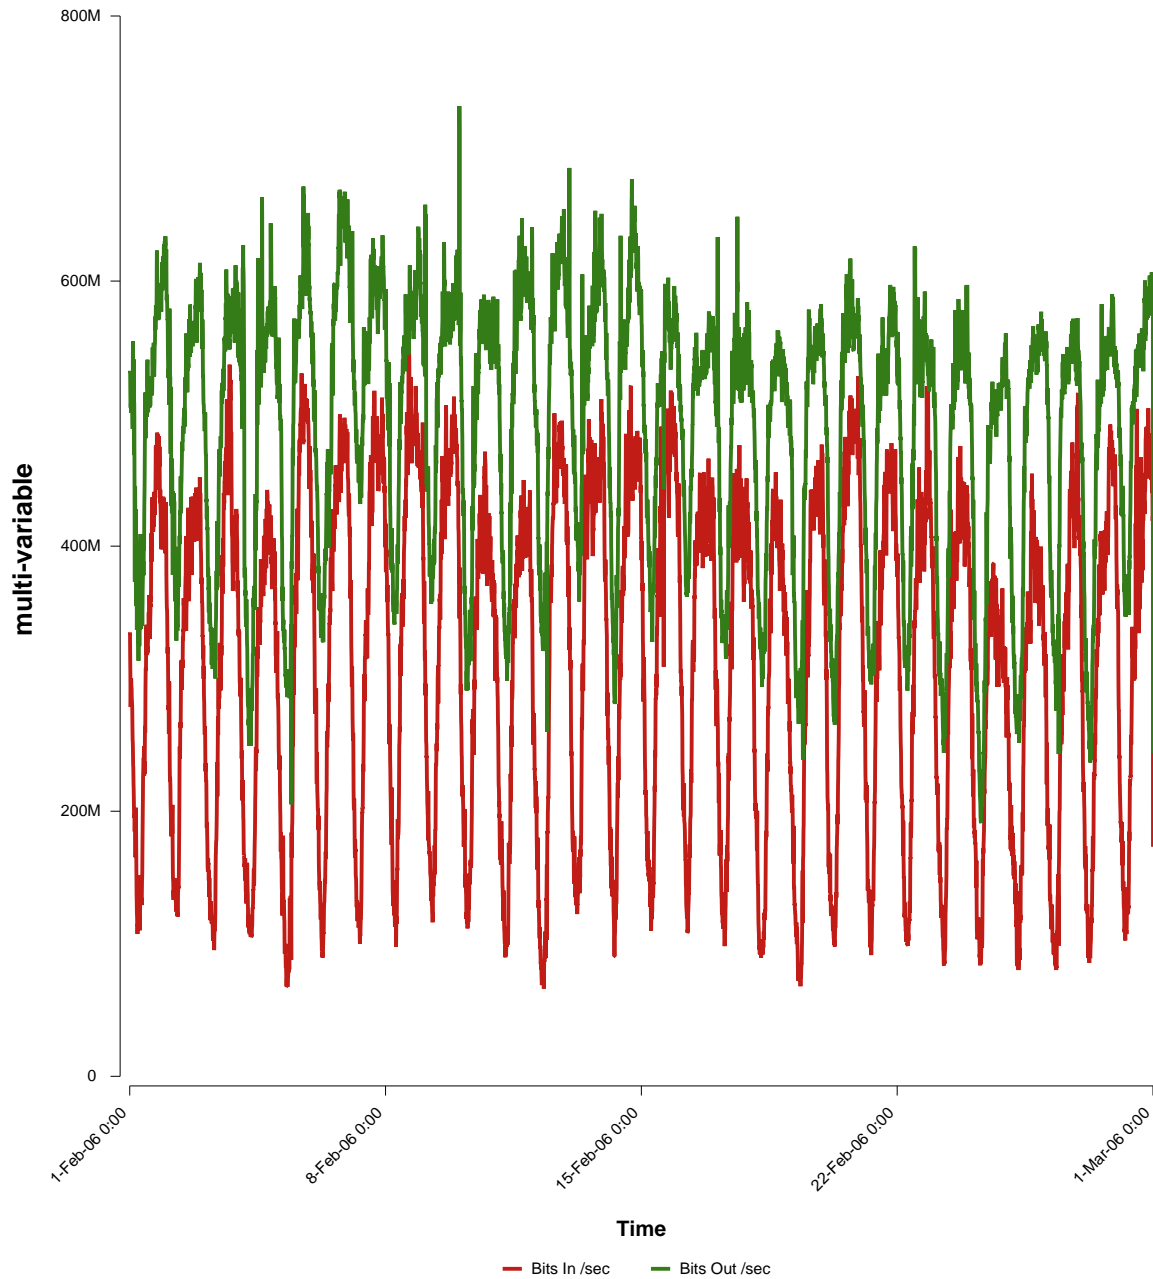

# eHealth Trend Report

Divide by Time

## SUNET-A-UPPSALA-UU

Auto Range: Last Month  
From: 2006/02/01 00:00  
To: 2006/02/28 23:59

Created: 2006/03/02 07:10:49