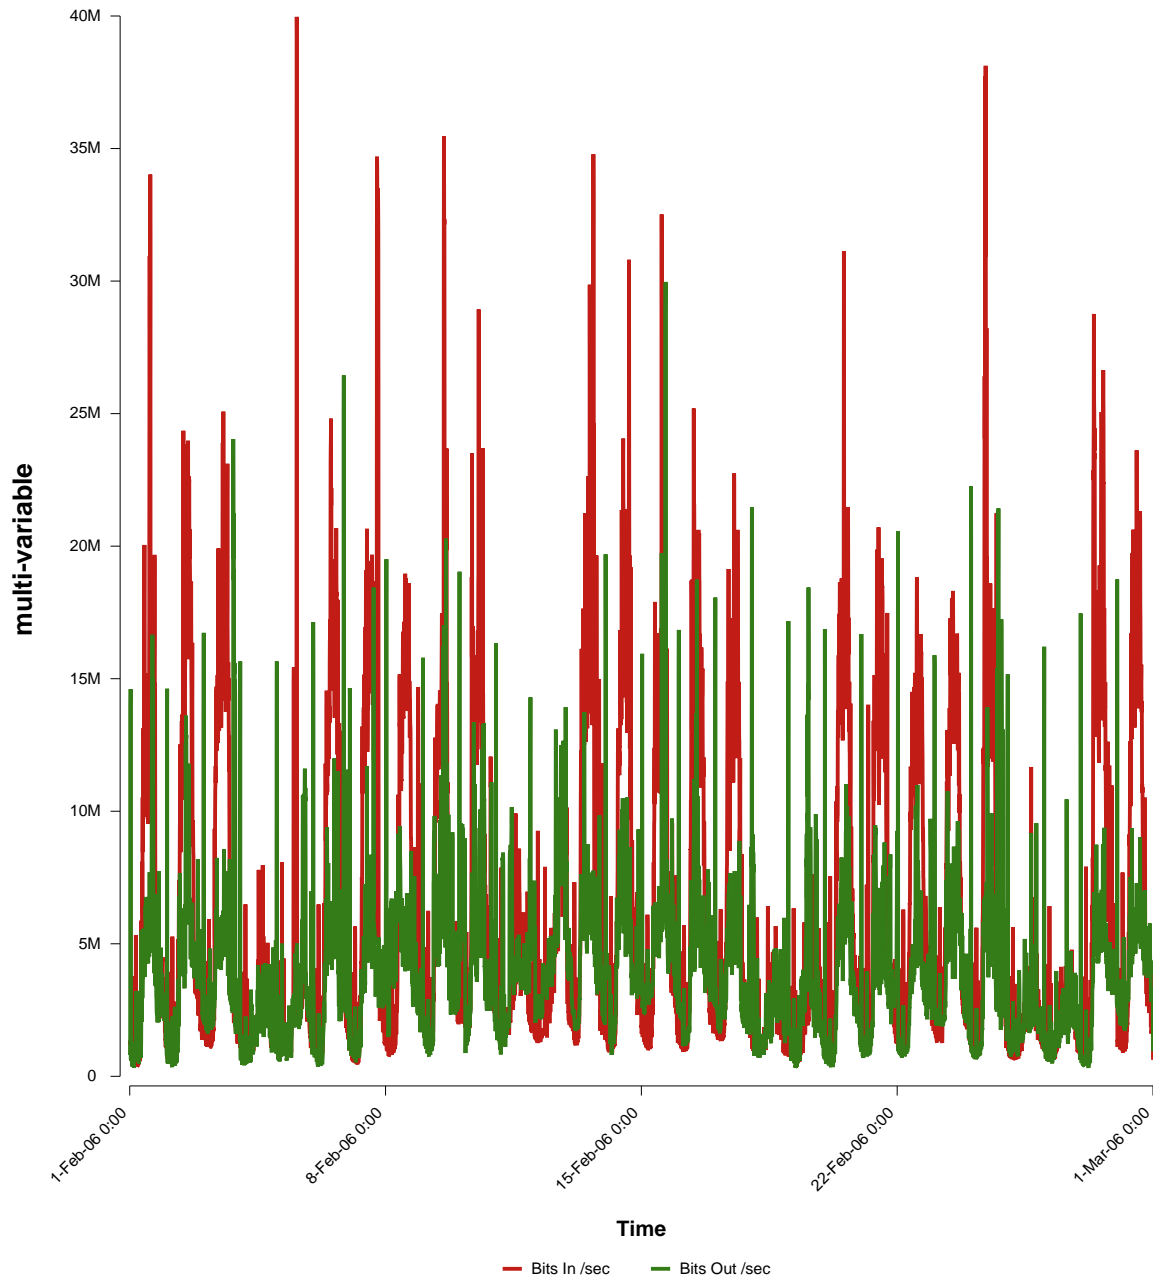

eHealth Trend Report

Divide by Time

SUNET-A-UPPSALA-SLU

Auto Range: Last Month
From: 2006/02/01 00:00
To: 2006/02/28 23:59

Created: 2006/03/02 07:00:51