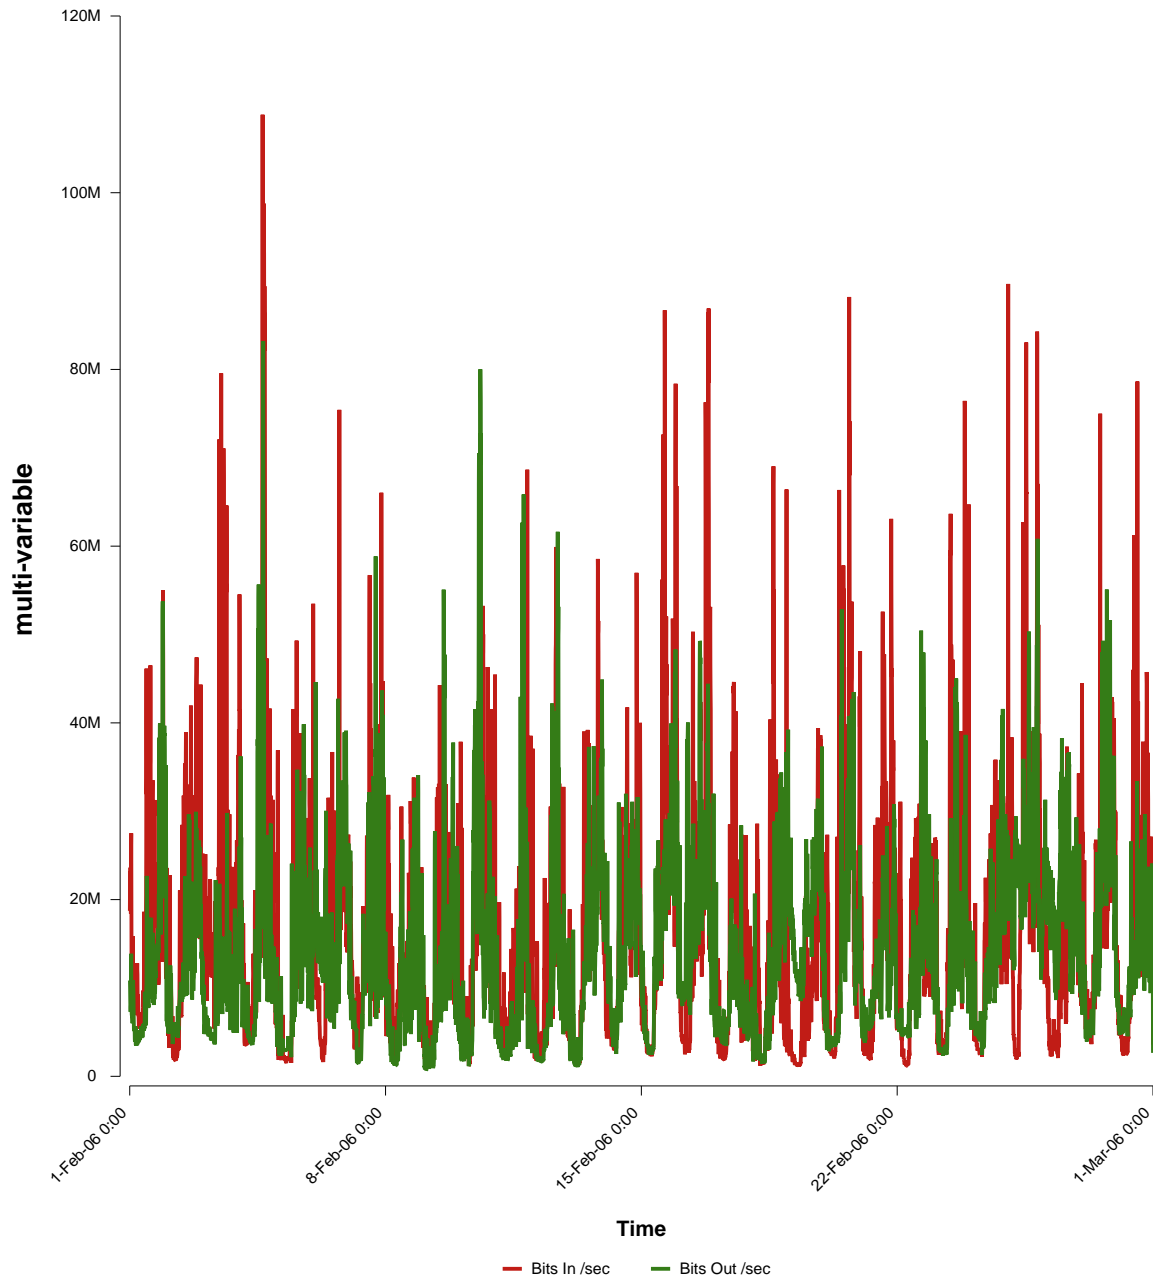

eHealth Trend Report

Divide by Time

SUNET-A-TROLLHATTAN-HTU

Auto Range: Last Month
From: 2006/02/01 00:00
To: 2006/02/28 23:59

Created: 2006/03/02 06:40:51