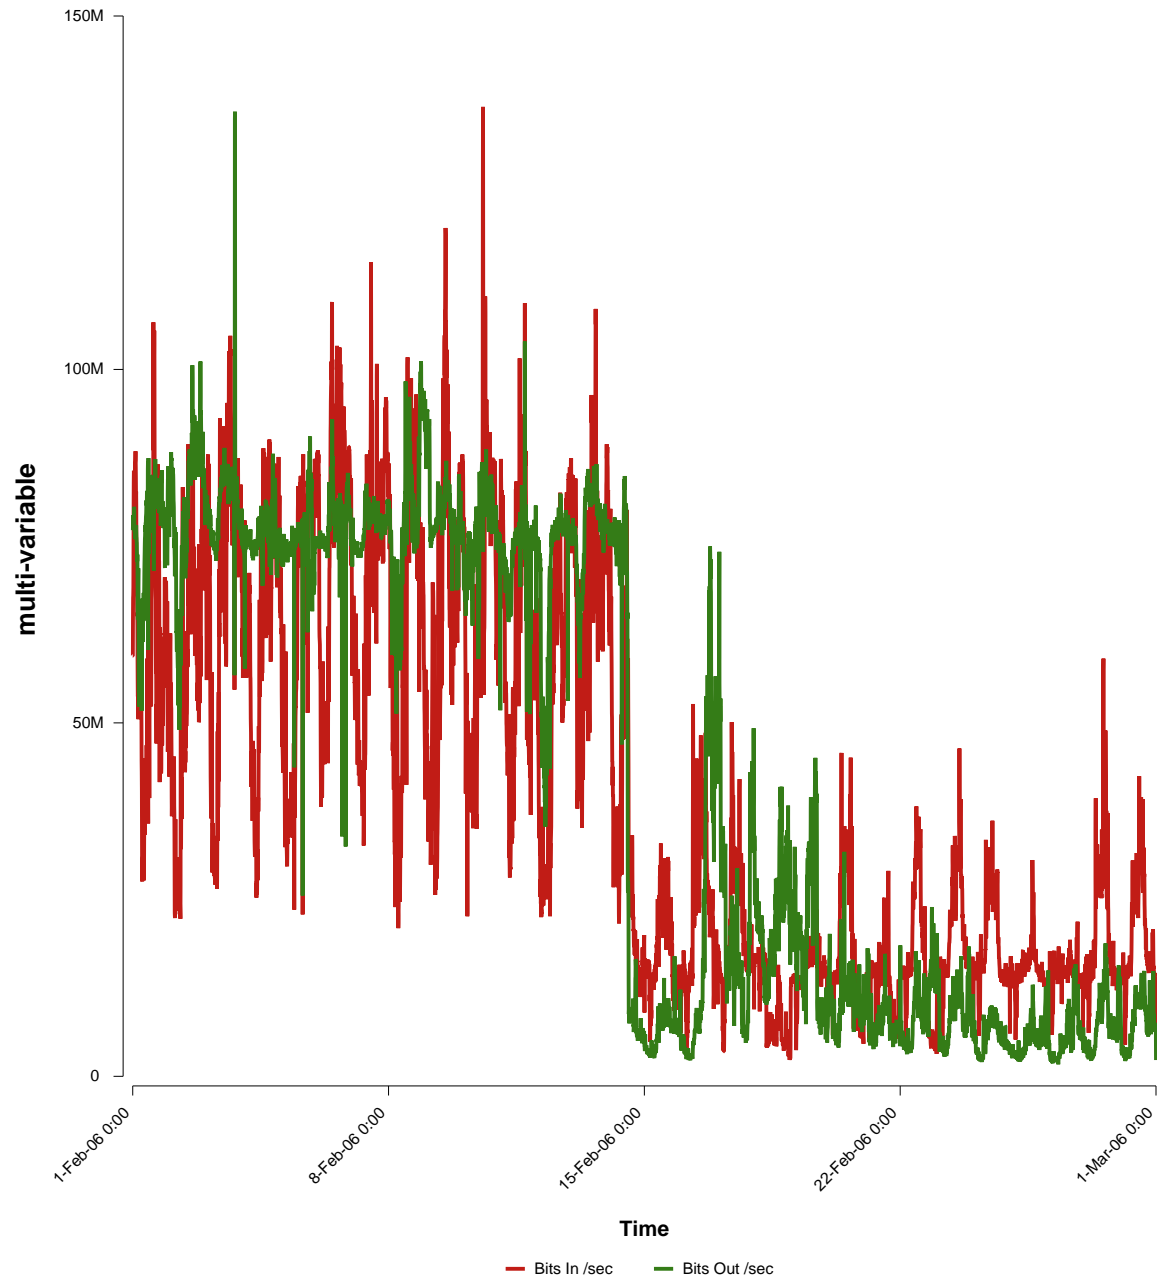

eHealth Trend Report

Divide by Time

SUNET-A-SUNDSVALL-MH

Auto Range: Last Month
From: 2006/02/01 00:00
To: 2006/02/28 23:59

Created: 2006/03/02 06:30:50