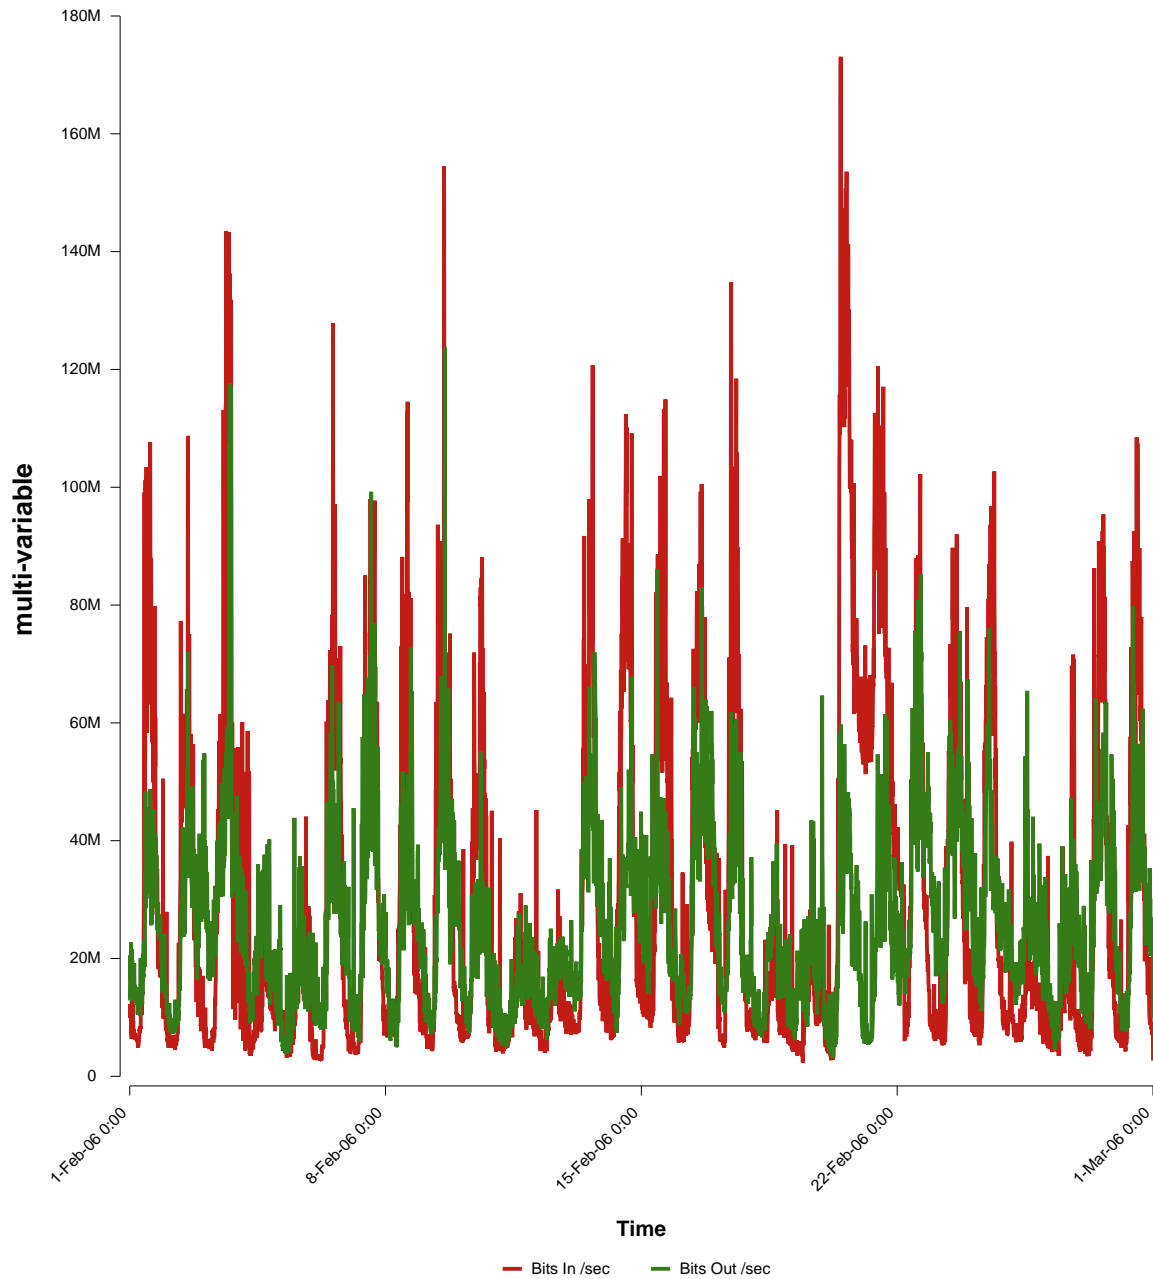

# eHealth Trend Report

Divide by Time

## SUNET-A-STHLM-SU

Auto Range: Last Month  
From: 2006/02/01 00:00  
To: 2006/02/28 23:59

Created: 2006/03/02 06:21:26