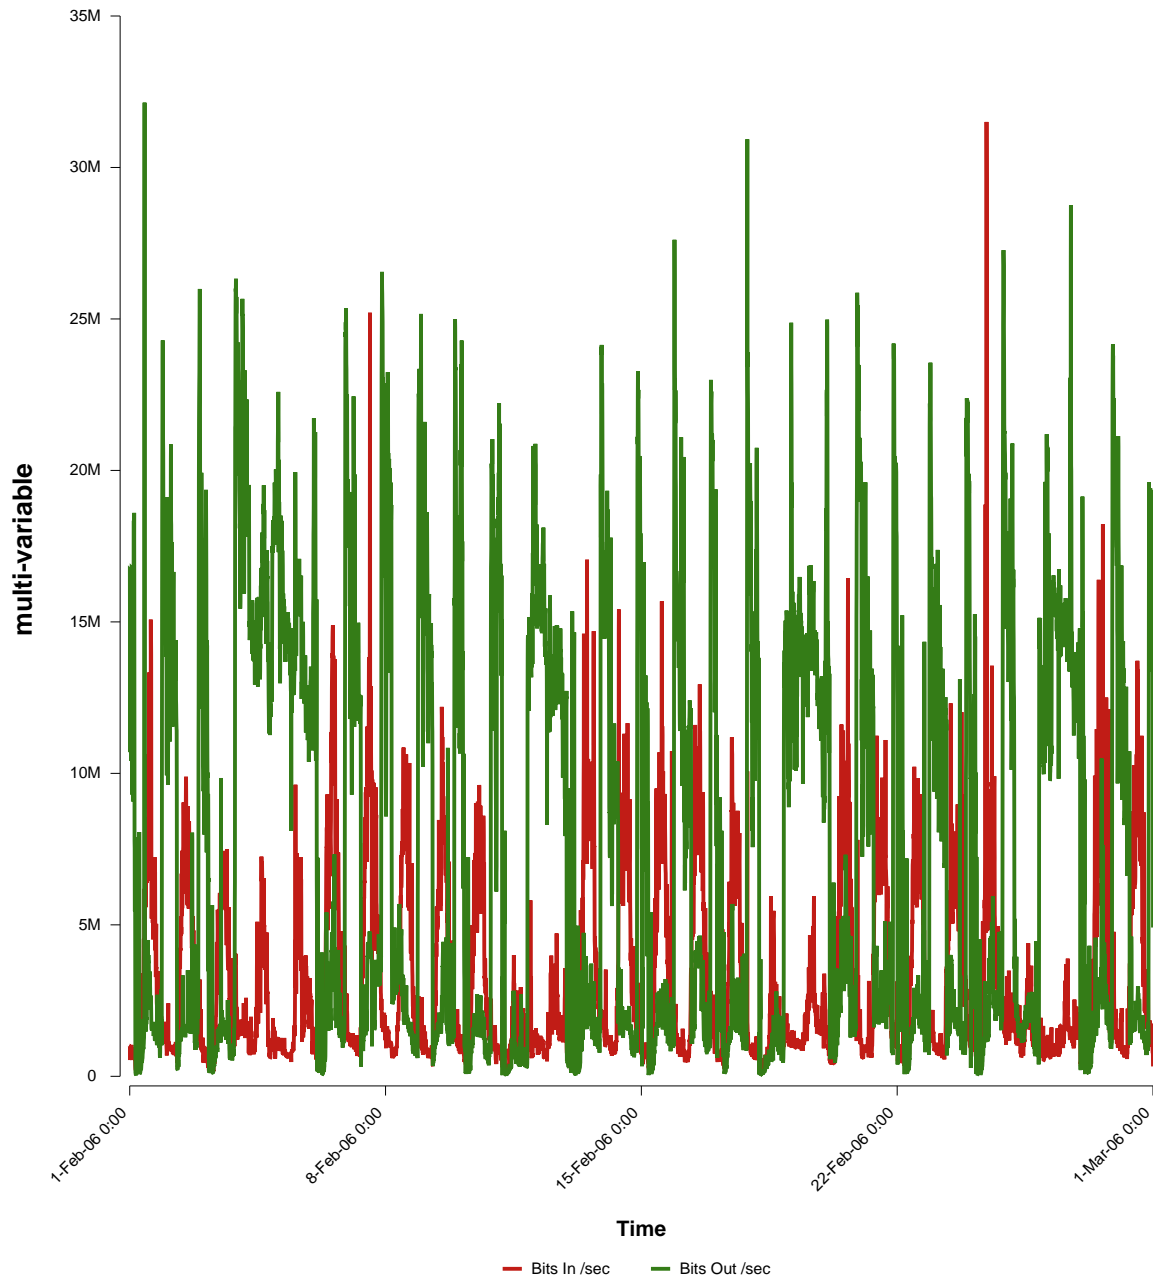

eHealth Trend Report

Divide by Time

SUNET-A-STHLM-SH

Auto Range: Last Month
From: 2006/02/01 00:00
To: 2006/02/28 23:59

Created: 2006/03/02 06:10:50